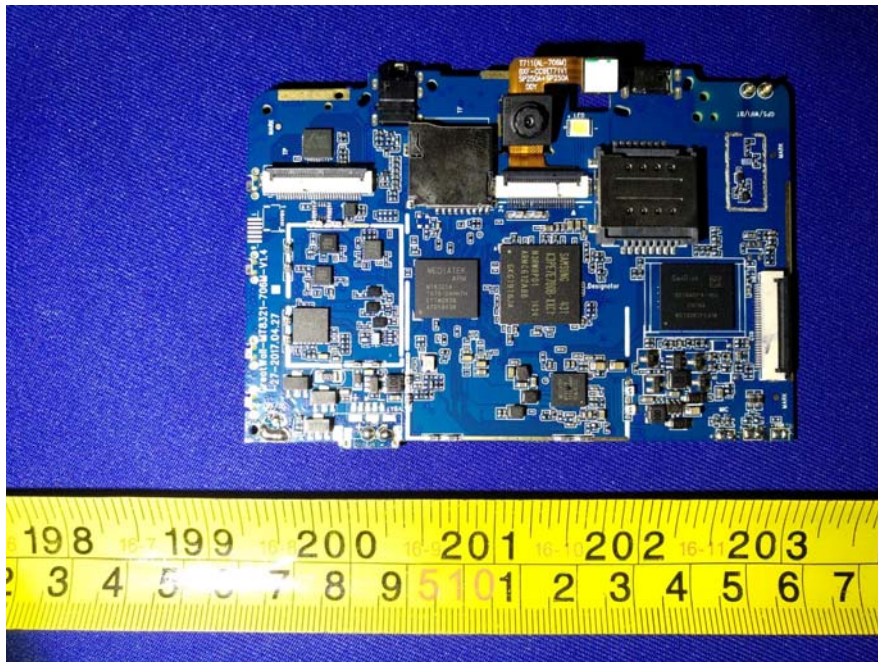

EUT – Battery Top View

EUT – Battery Bottom View

EUT – Battery Label View

EUT – Main Board Top View

EUT – Main Board Top -16G Unshielded View

EUT – Main Board Top -8G Unshielded View

EUT – Main Board Bottom View

EUT – GSM Antenna View

EUT – Bluetooth Antenna View

EUT – Chip View