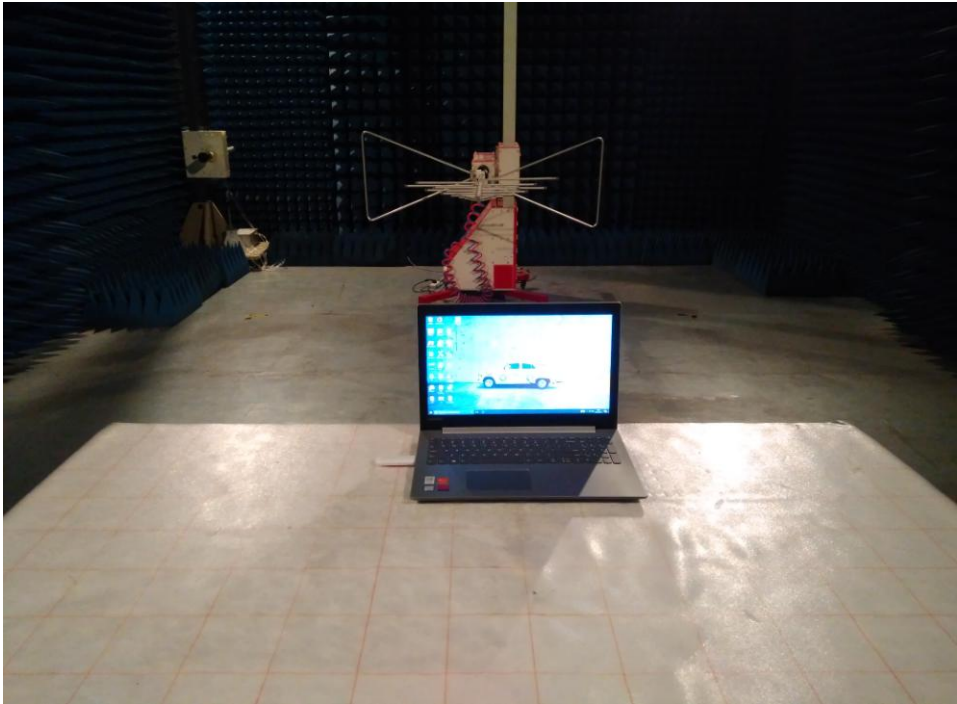

Appendix A: Photographs of Test Setup

Product: Z-WAVE STATIC CONTROLLER

Model: HKZW-STICK

Radiated Emission

Conducted Emission