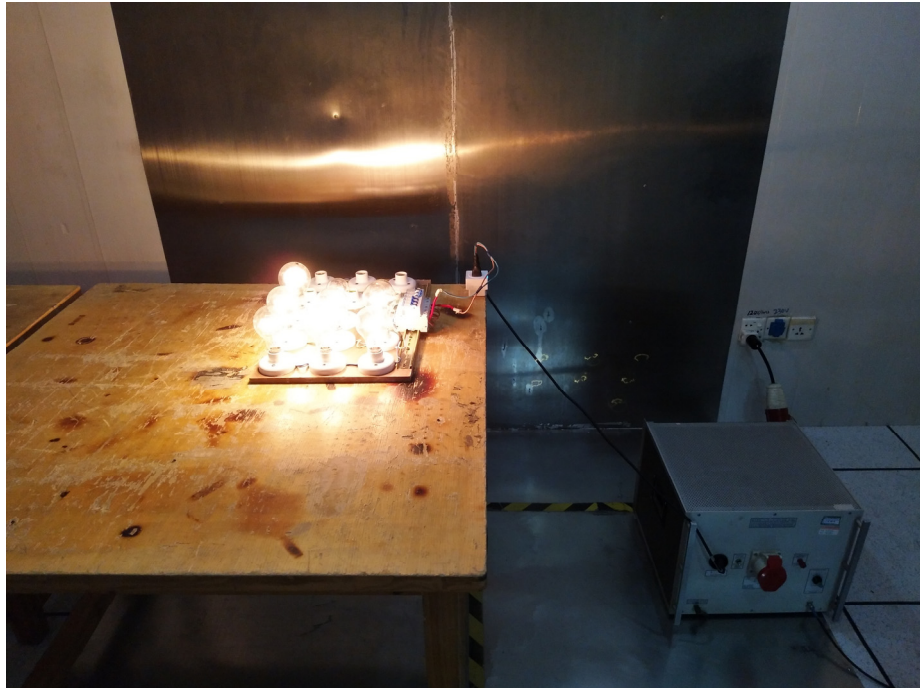

Conducted Emission

Model: HKWL-SO07W