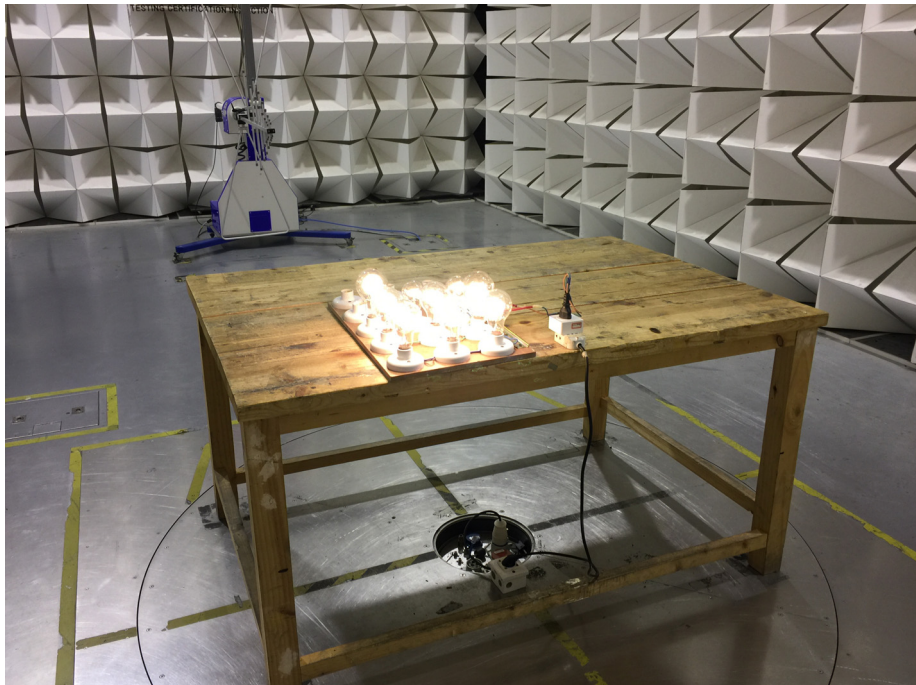

## Photographs – Test Setup

### Radiated Spurious Emissions

Test frequency 9KHz to 30MHz

Model: HKWL-SO07W

Model: HKWL-SO07WP

Test frequency from 30MHz to 1GHz

Model: HKWL-SO07W

Model: HKWL-SO07WP

Test frequency Above 1GHz