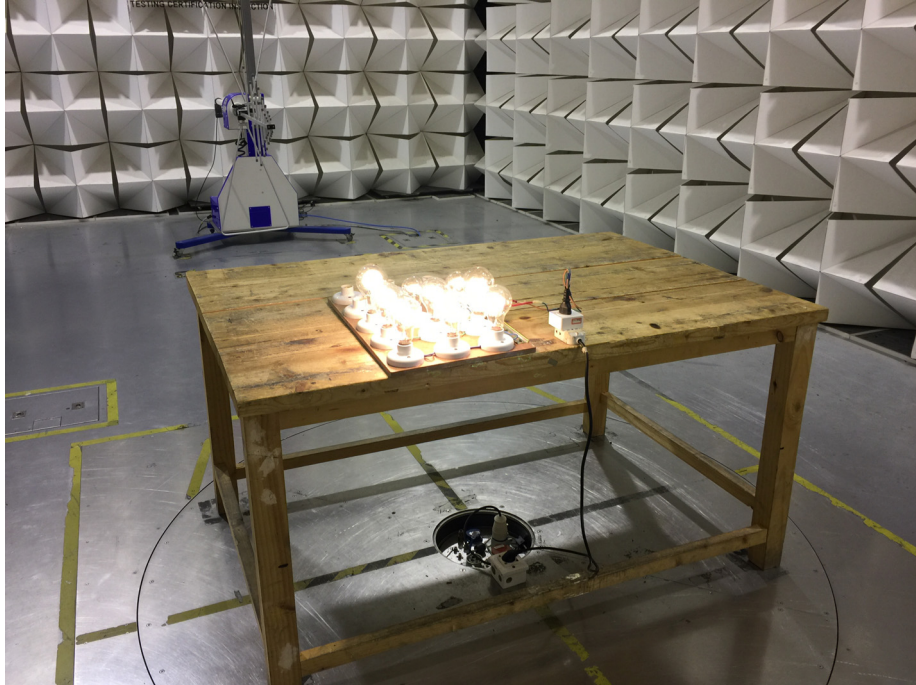

## Photographs – Test Setup

### Radiated Spurious Emissions

Test frequency 9KHz to 30MHz

Model: HKWL-SO07W

Model: HKWL-SO07WP

Test frequency from 30MHz to 1GHz

Model: HKWL-SO07W

Model: HKWL-SO07WP

Test frequency Above 1GHz