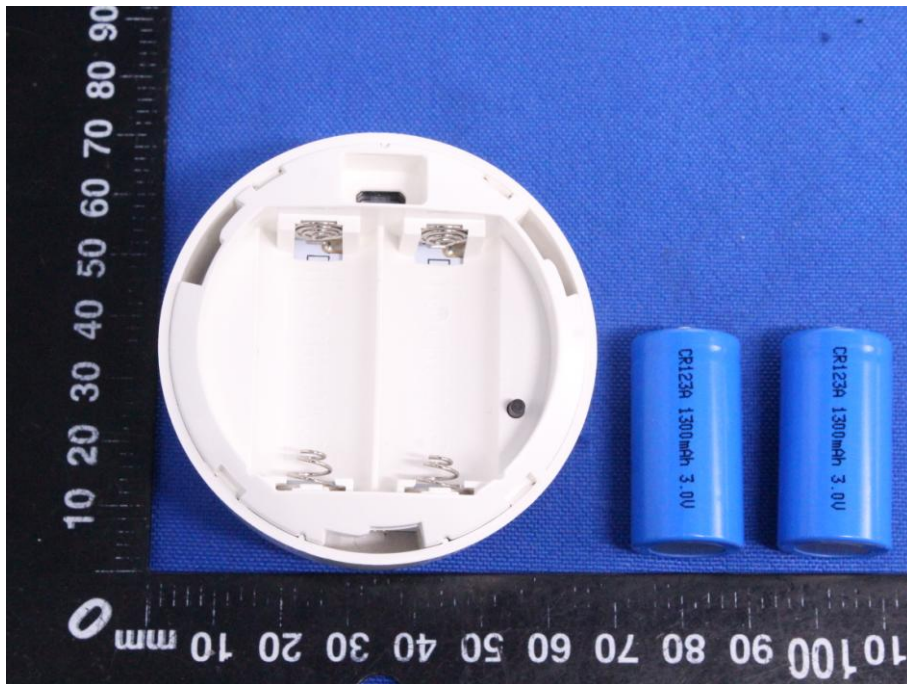

Appendix B: Photographs of EUT

Product: Multisensor

Model: HKZW-MS08

Internal Photos

Antenna