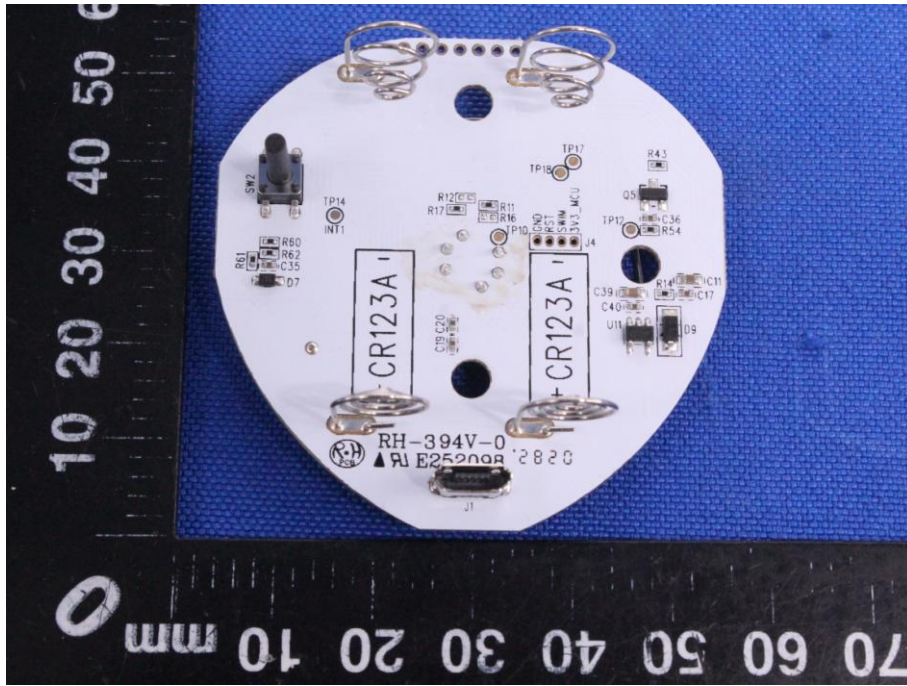

Appendix B: Photographs of EUT

Product: Multisensor

Model: HKZW-MS08

Internal Photos

Antenna