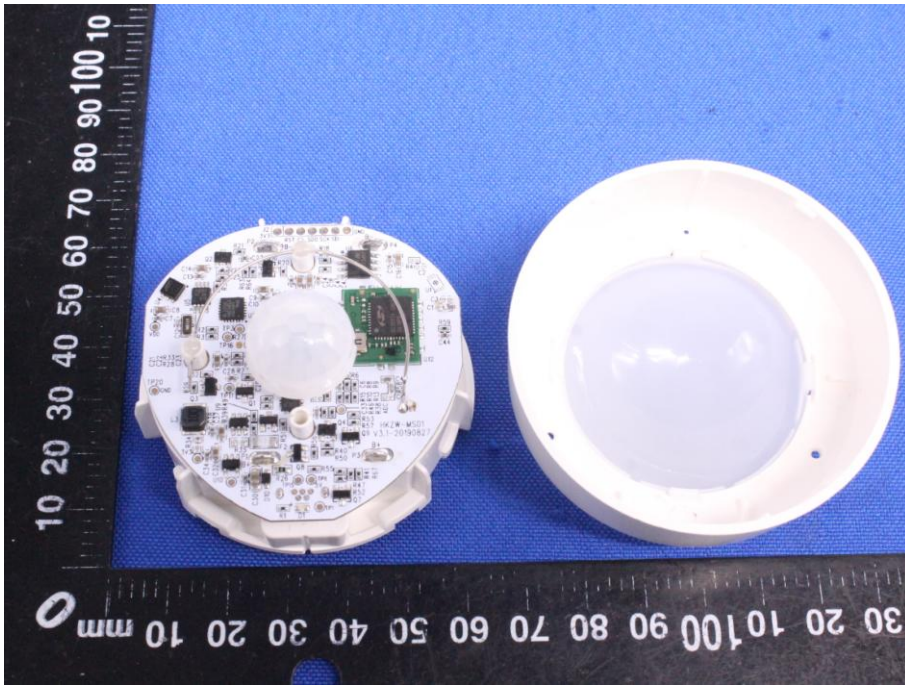

Appendix B: Photographs of EUT

Product: Multisensor

Model: HKZW-MS08

Internal Photos

Antenna