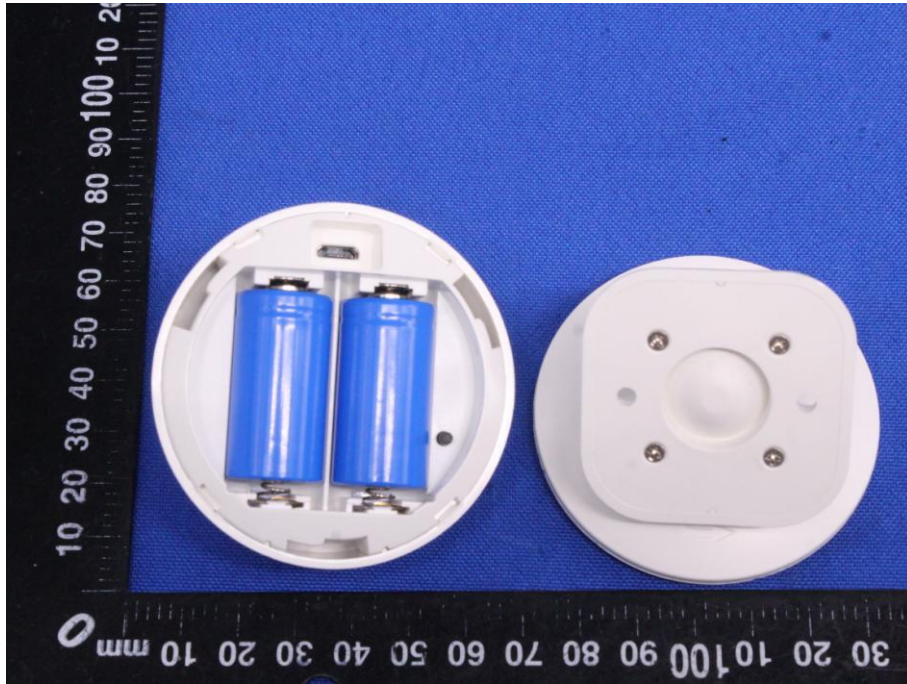

Appendix B: Photographs of EUT

Product: Multisensor

Model: HKZW-MS08

Internal Photos

Antenna