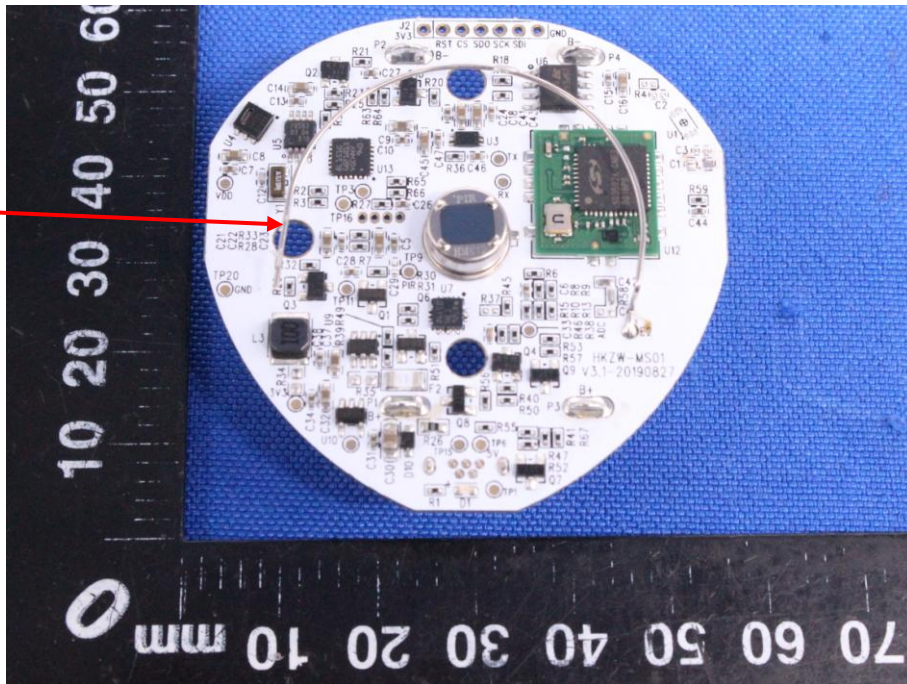

Appendix B: Photographs of EUT

Product: Multisensor

Model: HKZW-MS08

Internal Photos

Antenna