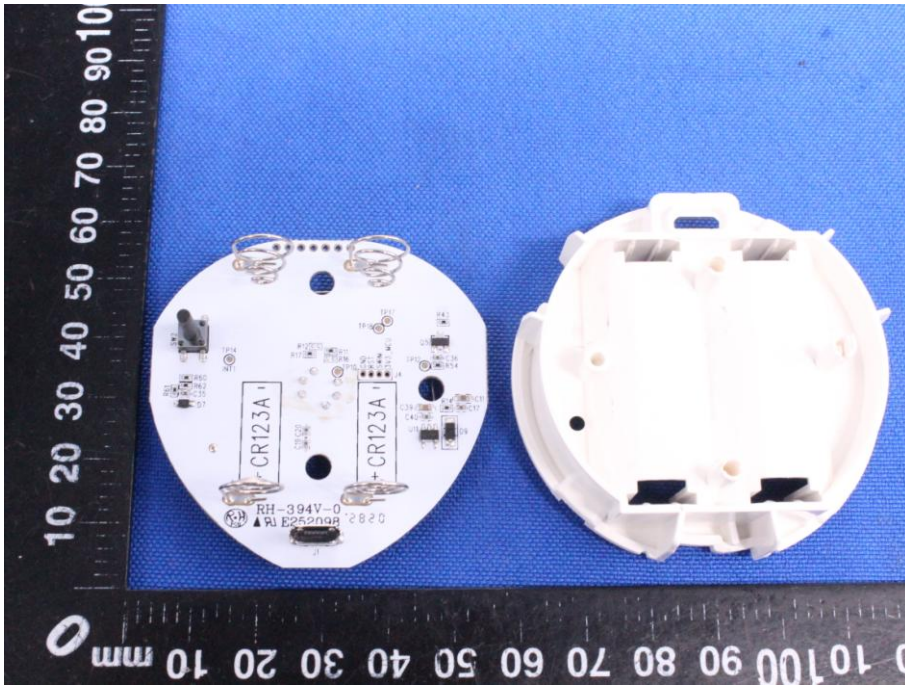

Appendix B: Photographs of EUT

Product: Multisensor

Model: HKZW-MS08

Internal Photos

Antenna