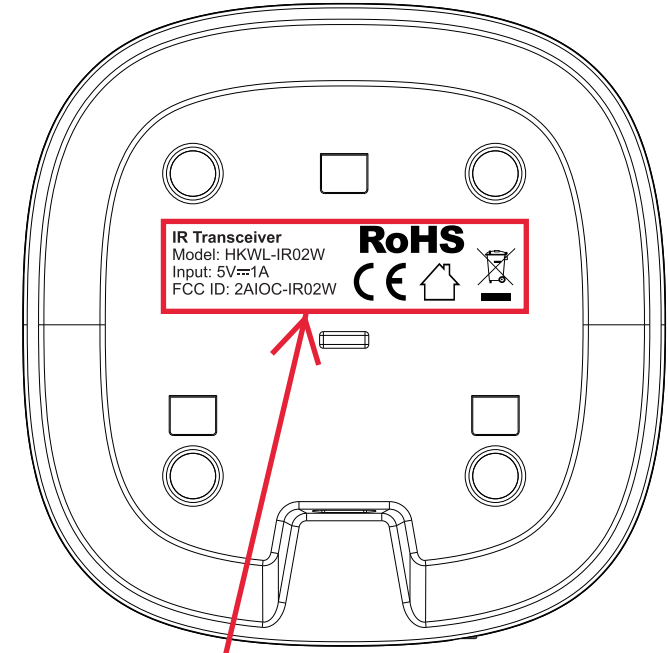

Label Artwork and Location
Model: HKWL-IR02W

Size: L*W=50*16mm

Location