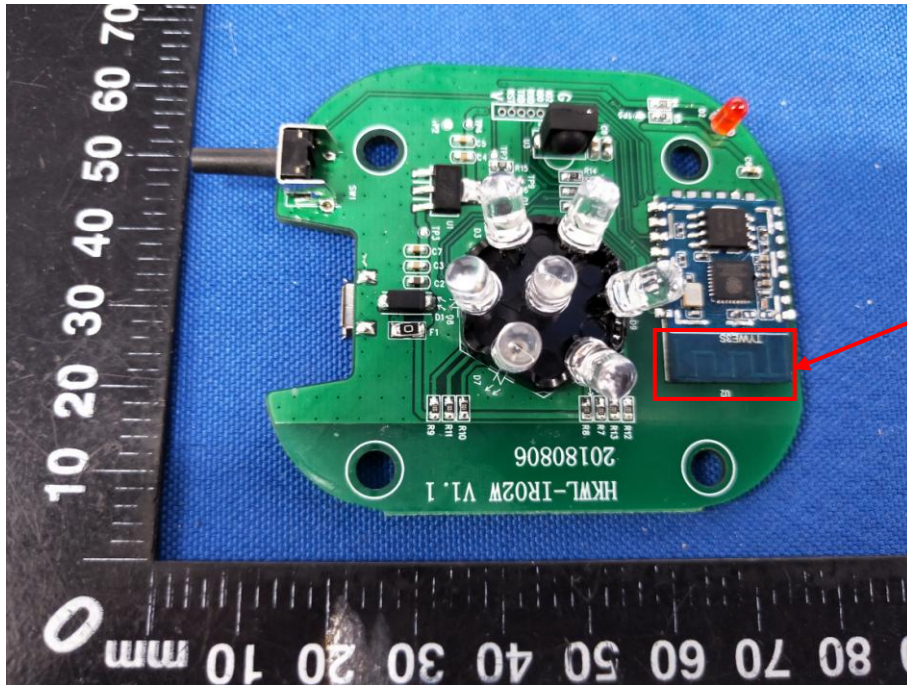

Appendix B: Photographs of EUT

Product: IR Transceiver

Model: HKWL-IR02W

Internal Photos

WIFI ANT