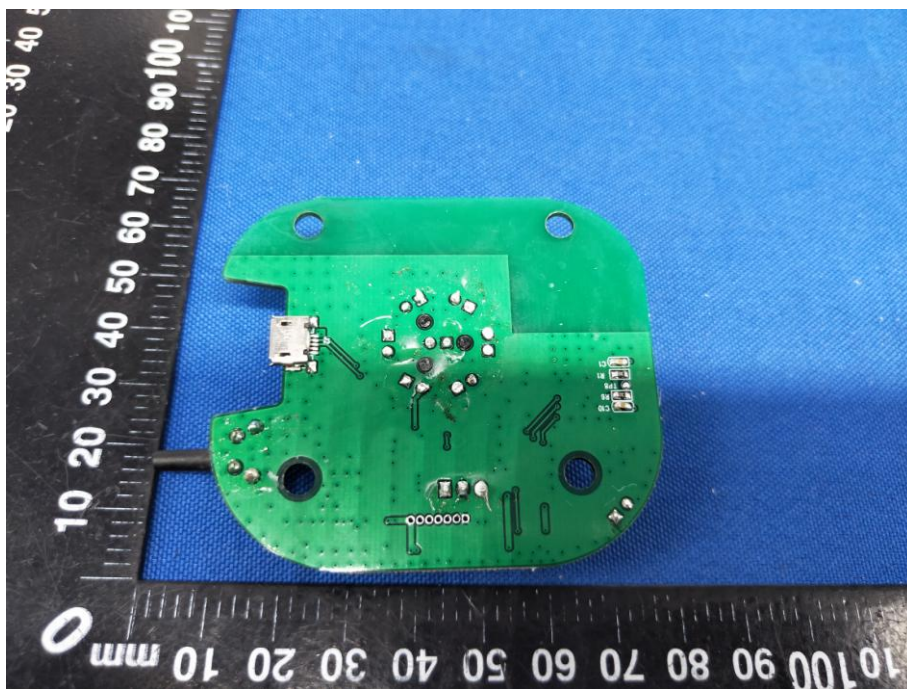

Appendix B: Photographs of EUT

Product: IR Transceiver

Model: HKWL-IR02W

Internal Photos

WIFI ANT