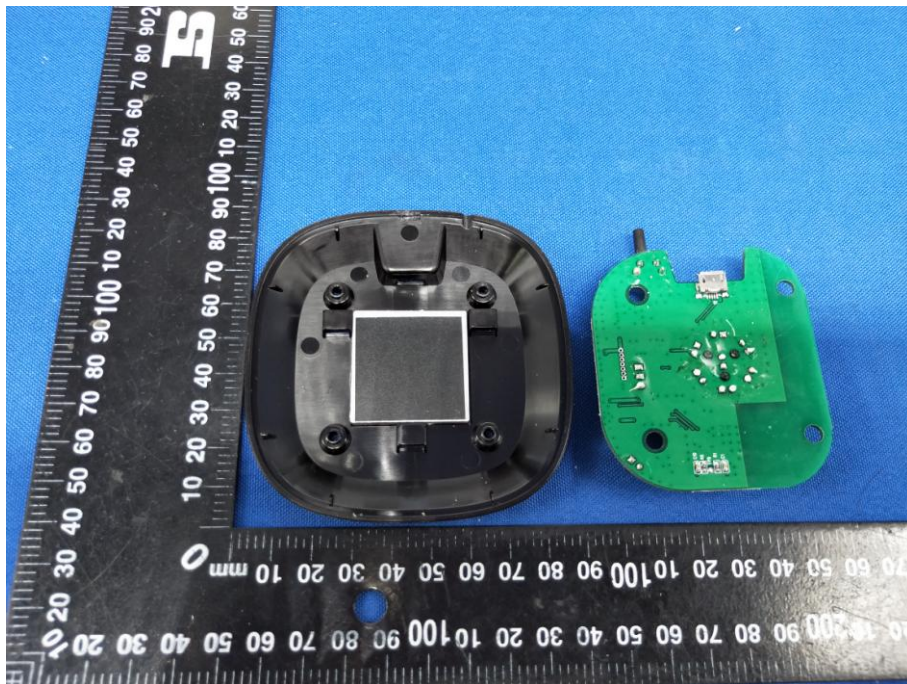

Appendix B: Photographs of EUT

Product: IR Transceiver

Model: HKWL-IR02W

Internal Photos

WIFI ANT