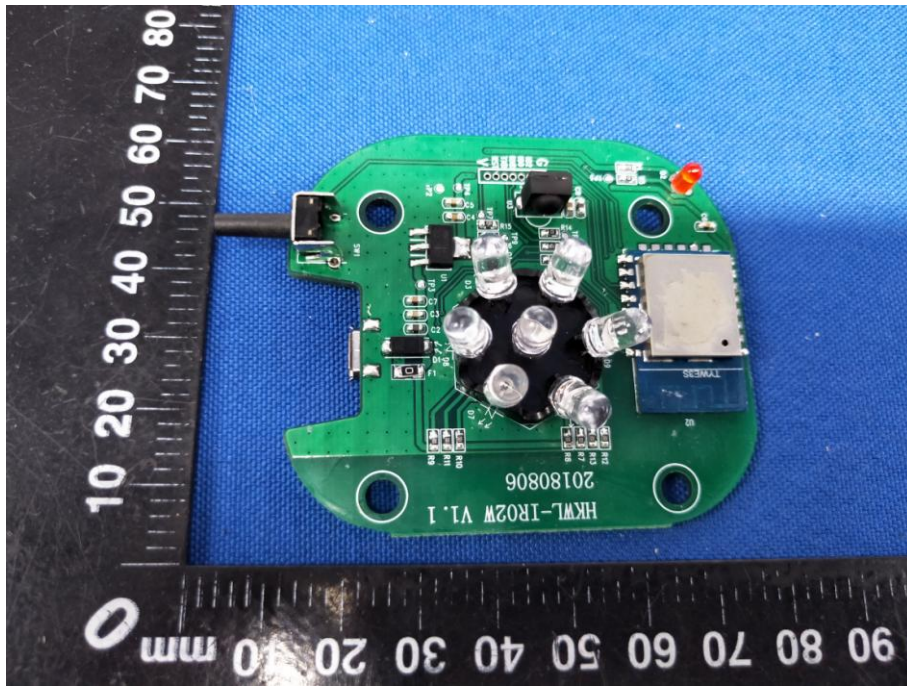

Appendix B: Photographs of EUT

Product: IR Transceiver

Model: HKWL-IR02W

Internal Photos

WIFI ANT