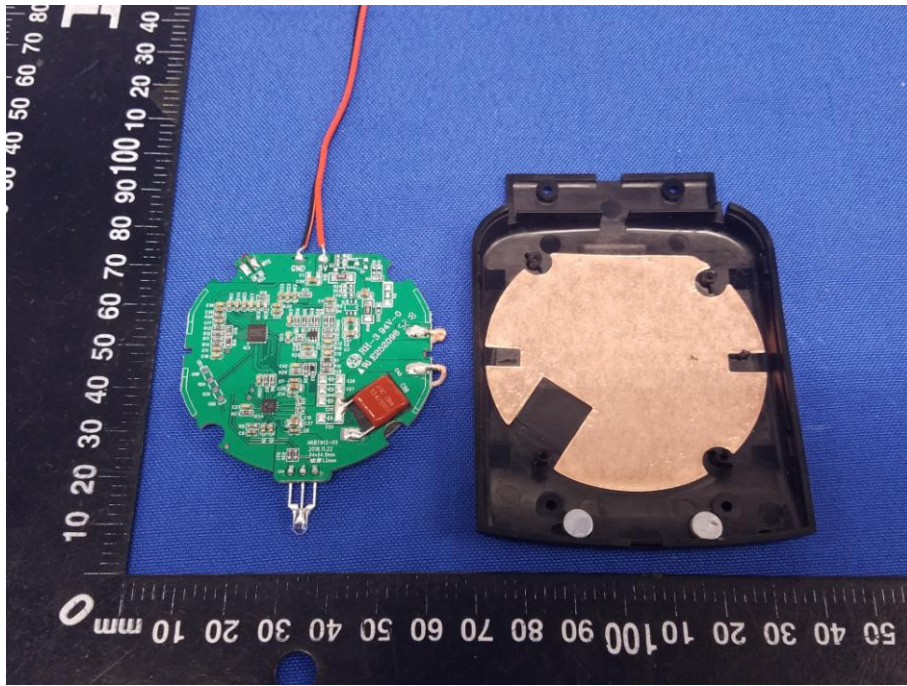

Appendix B: Photographs of EUT

Product: WIRELESS CHARGING CLOCK RADIO WITH BLUETOOTH SPEAKER

Model: BWD19AAA08

Internal Photos

Antenna