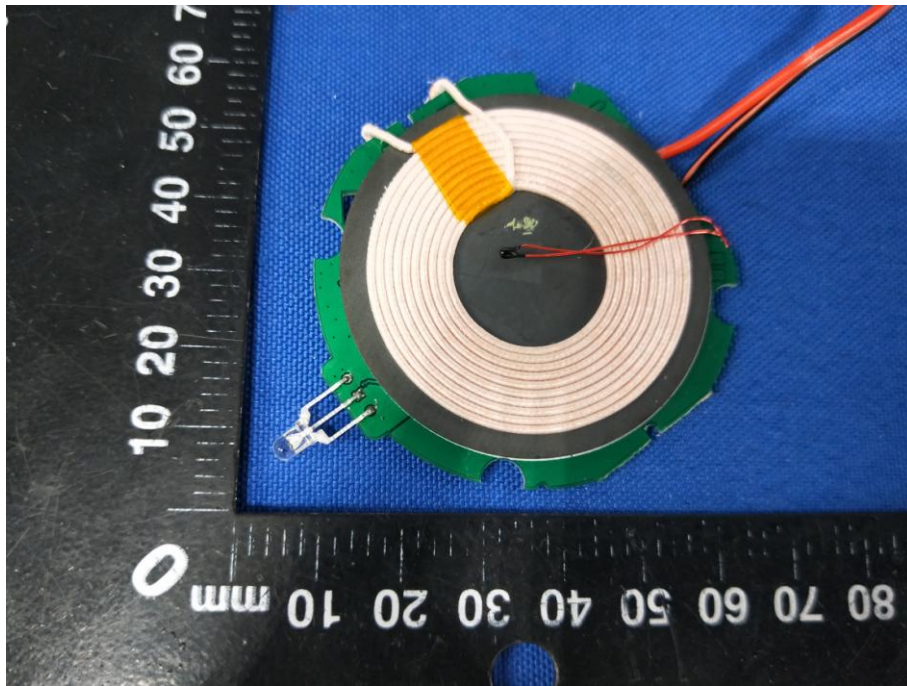

Appendix B: Photographs of EUT

Product: WIRELESS CHARGING CLOCK RADIO WITH BLUETOOTH SPEAKER

Model: BWD19AAA08

Internal Photos

Antenna