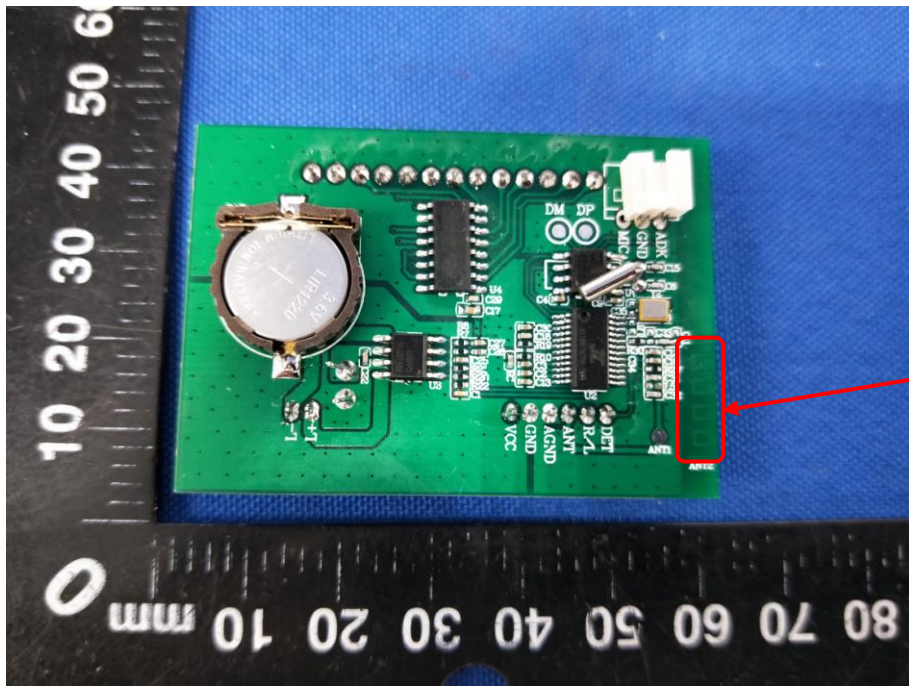

Appendix B: Photographs of EUT

Product: WIRELESS CHARGING CLOCK RADIO WITH BLUETOOTH SPEAKER

Model: BWD19AAA08

Internal Photos

Antenna