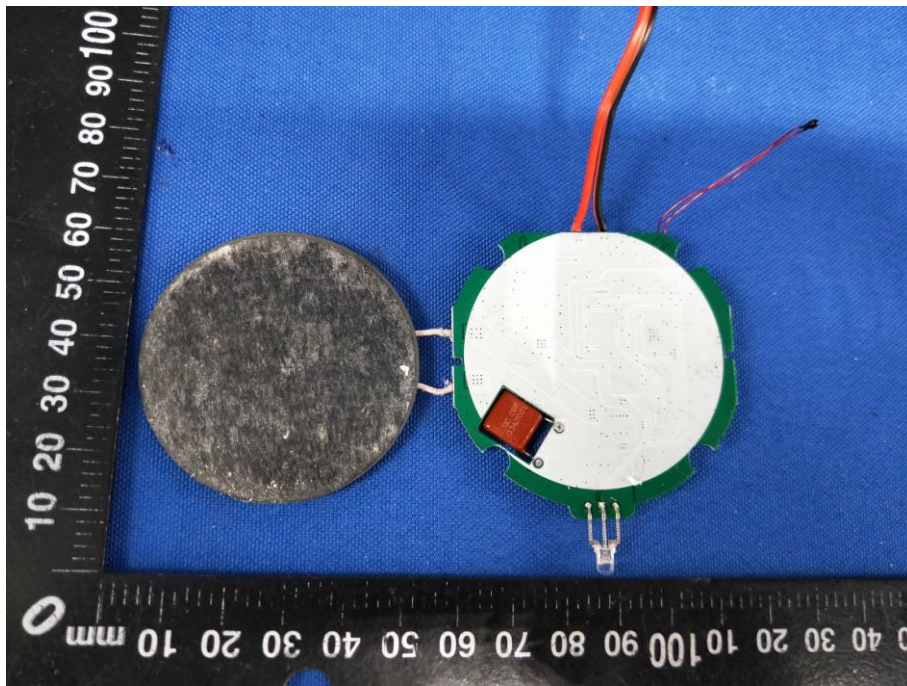

Appendix B: Photographs of EUT

Product: WIRELESS CHARGING CLOCK RADIO WITH BLUETOOTH SPEAKER

Model: BWD19AAA08

Internal Photos

Antenna