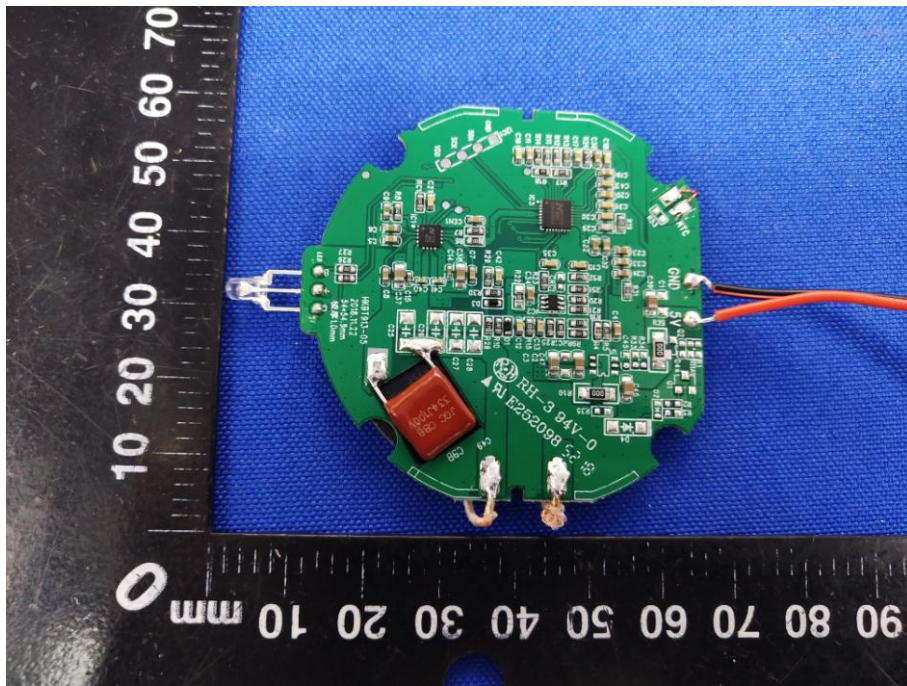

Appendix B: Photographs of EUT

Product: WIRELESS CHARGING CLOCK RADIO WITH BLUETOOTH SPEAKER

Model: BWD19AAA08

Internal Photos

Antenna