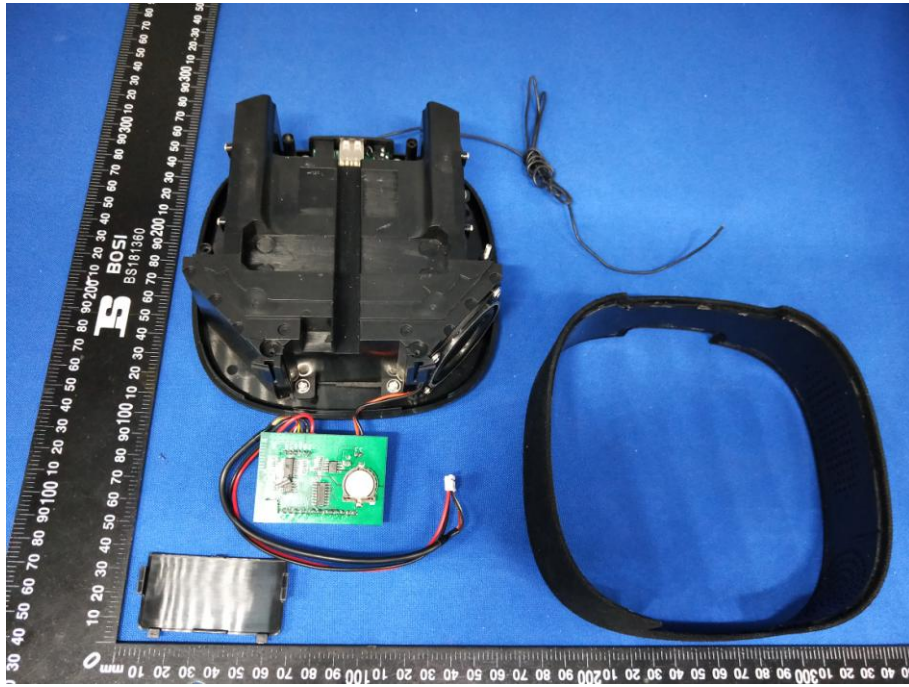

Appendix B: Photographs of EUT

Product: WIRELESS CHARGING CLOCK RADIO WITH BLUETOOTH SPEAKER

Model: BWD19AAA08

Internal Photos

Antenna