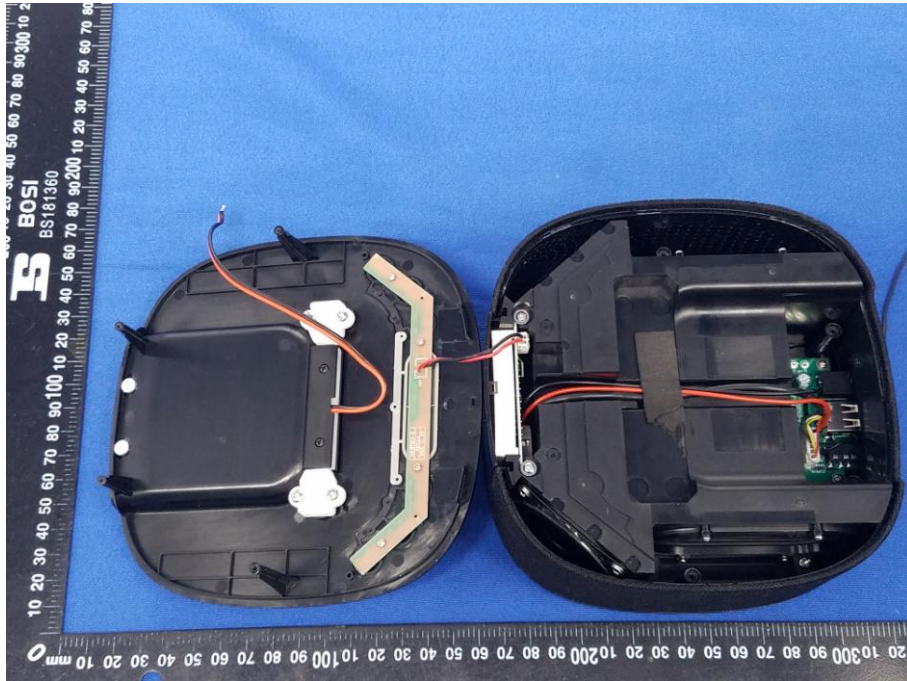

Appendix B: Photographs of EUT

Product: WIRELESS CHARGING CLOCK RADIO WITH BLUETOOTH SPEAKER

Model: BWD19AAA08

Internal Photos

Antenna