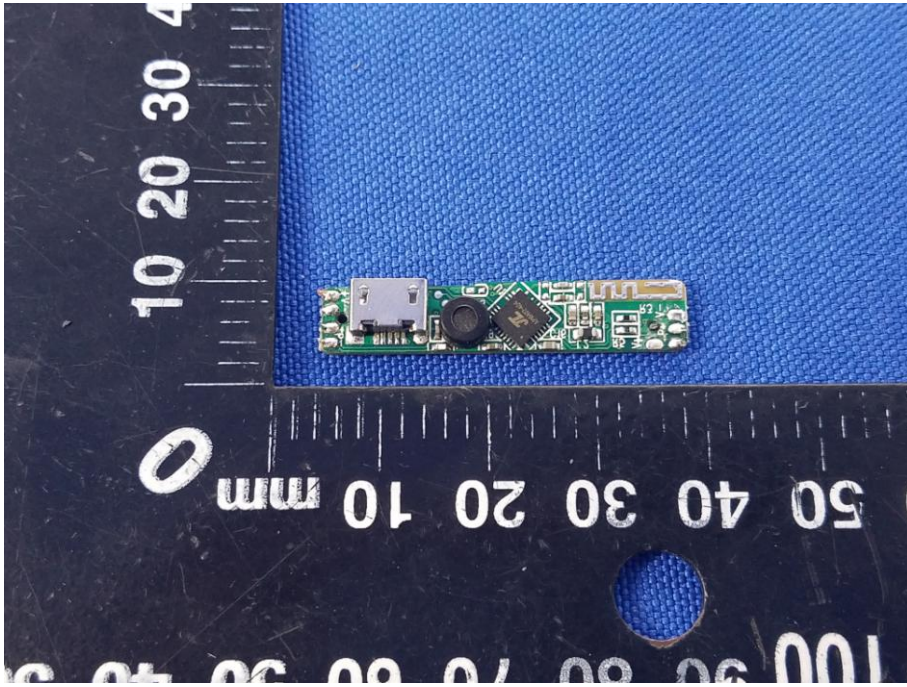

## Appendix B: Photographs of EUT

Product: Wireless Headset

Model: HKBT206

Internal Photos

Antenna