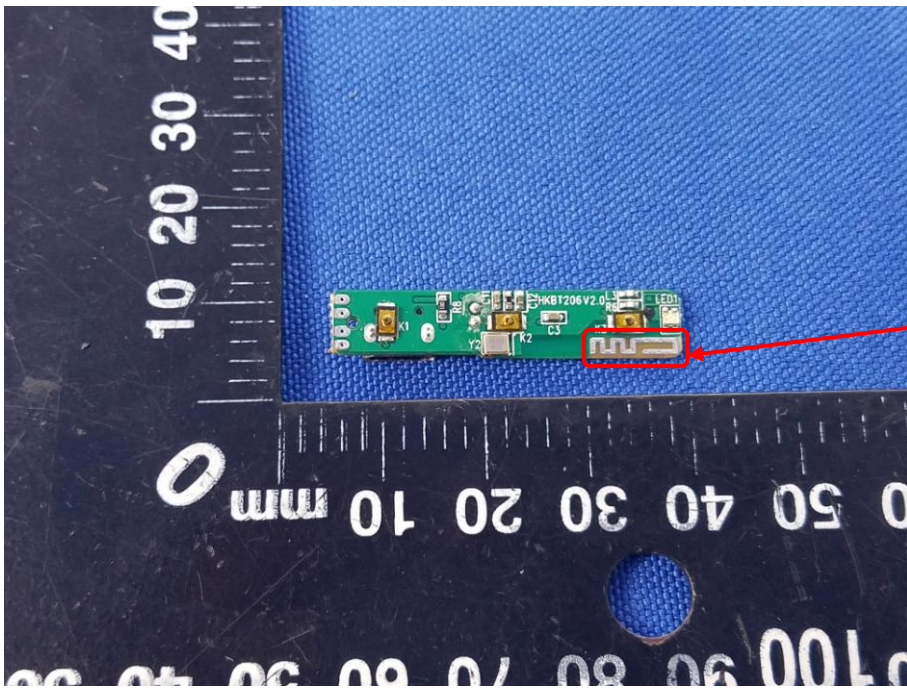

## Appendix B: Photographs of EUT

Product: Wireless Headset

Model: HKBT206

Internal Photos

Antenna