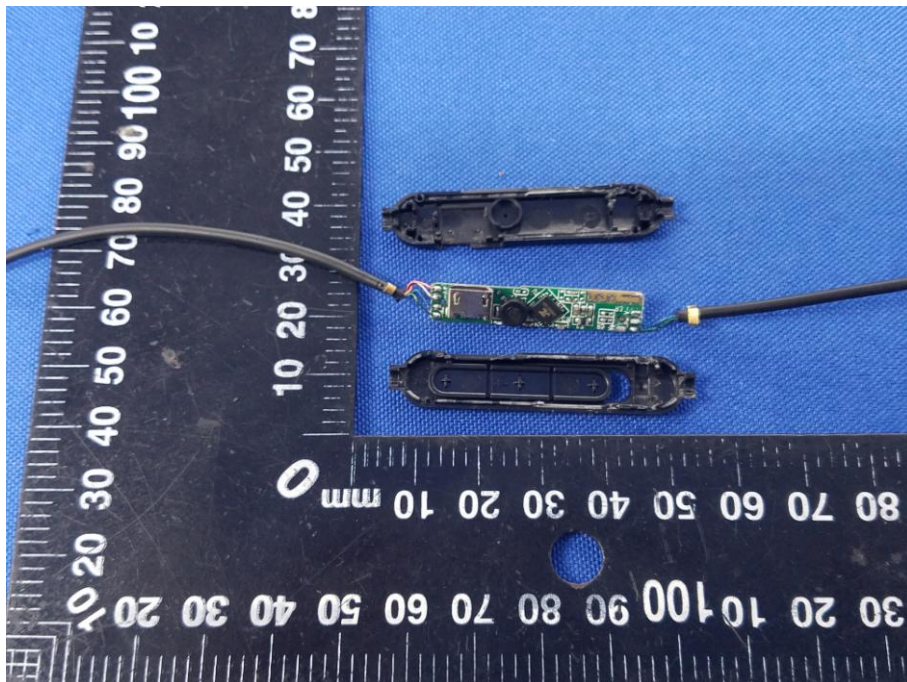

## Appendix B: Photographs of EUT

Product: Wireless Headset

Model: HKBT206

Internal Photos

Antenna