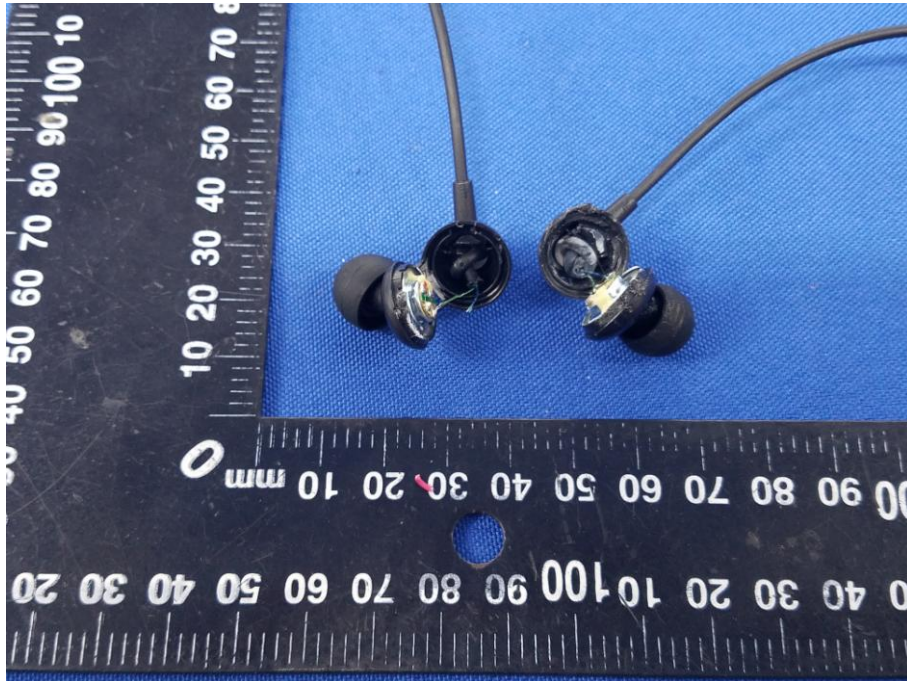

## Appendix B: Photographs of EUT

Product: Wireless Headset

Model: HKBT206

Internal Photos

Antenna