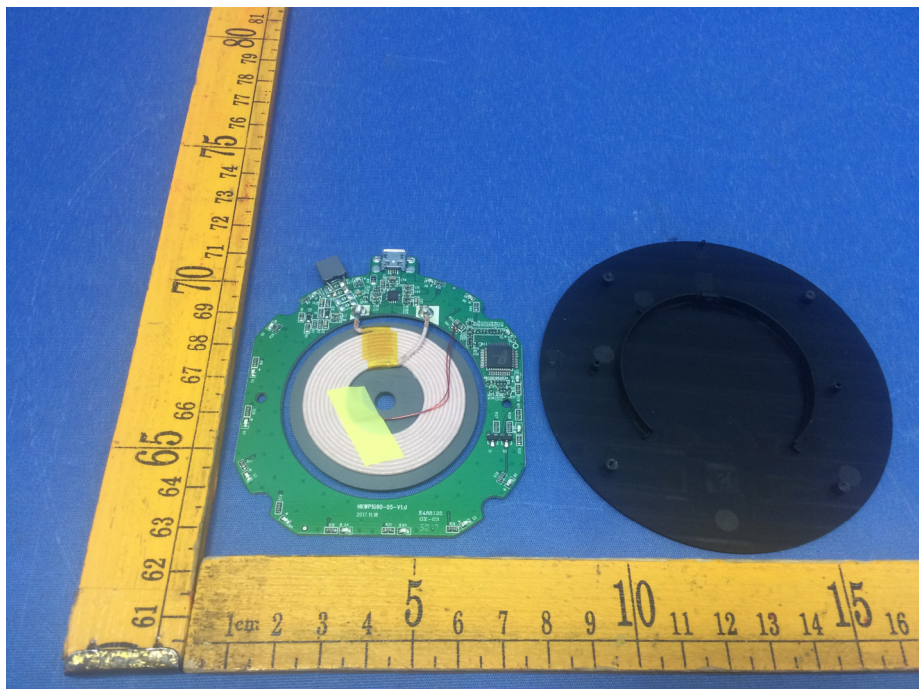

Reference No.: WTS17S1298079-3E

Model HKWP1090-05 - Internal Photos

Reference No.: WTS17S1298079-3E