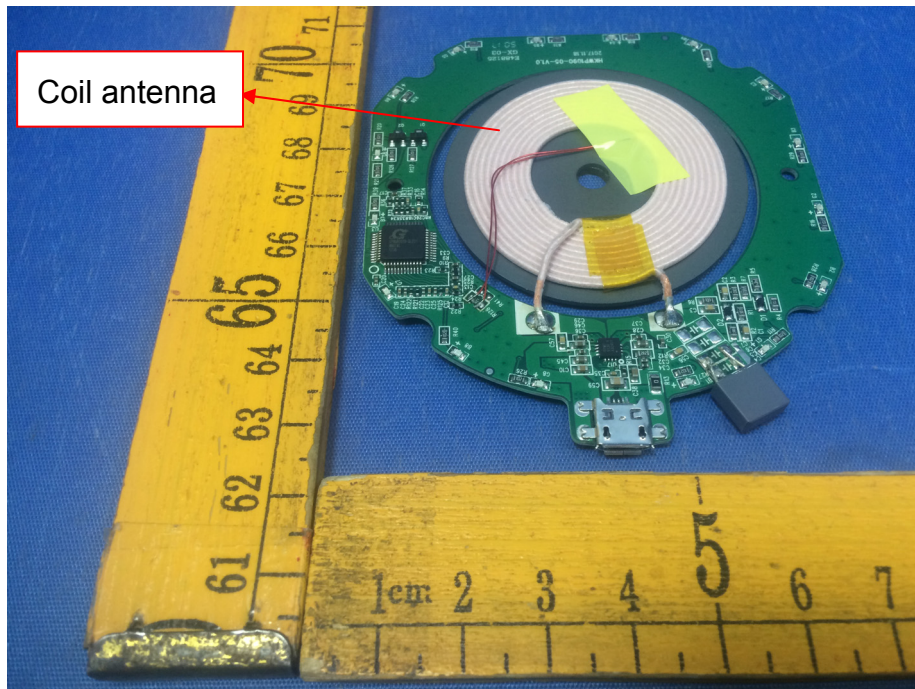

Reference No.: WTS17S1298079-3E

Model HKWP1090-05 - Internal Photos

Reference No.: WTS17S1298079-3E