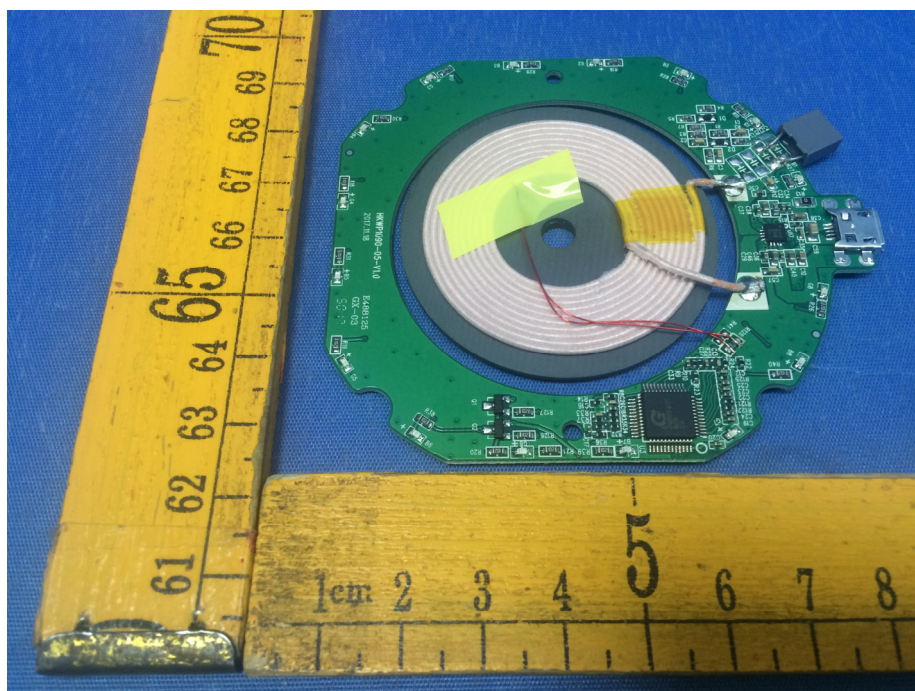

Reference No.: WTS17S1298079-3E

Model HKWP1090-05 - Internal Photos

Reference No.: WTS17S1298079-3E