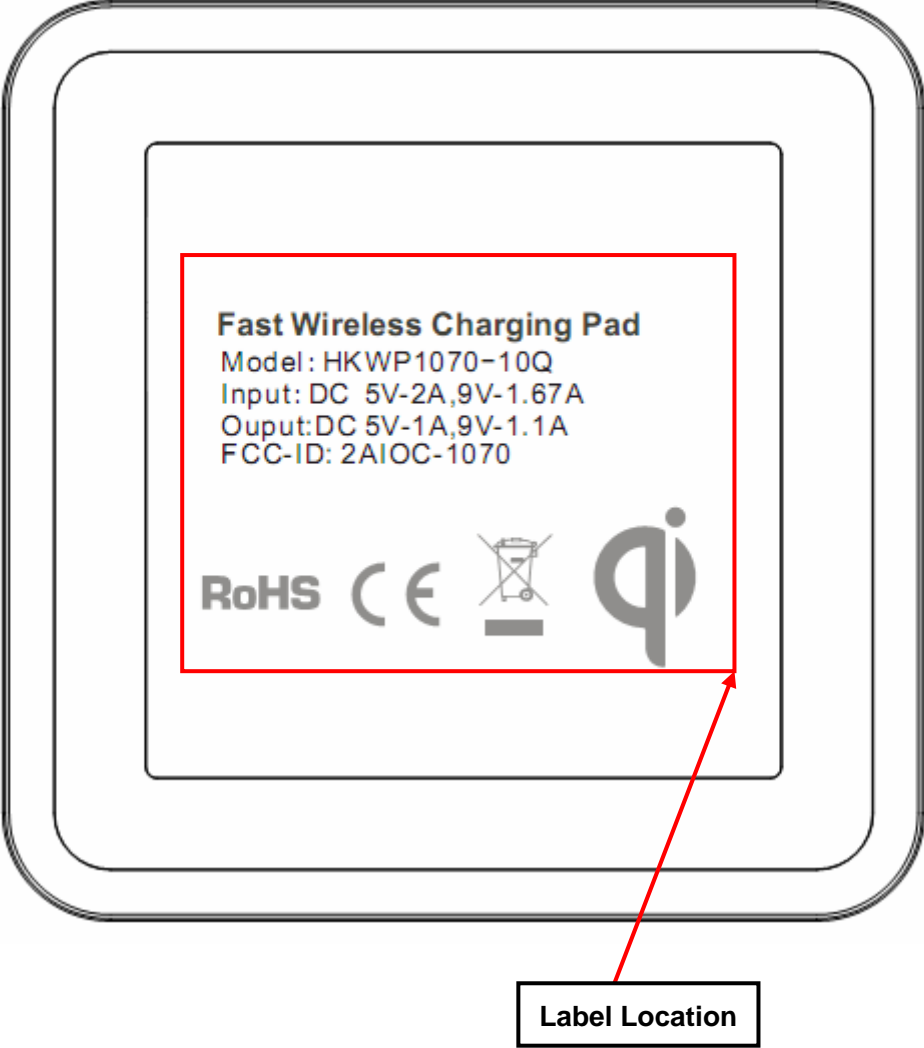

Label Artwork and Location

Model: HKWP1070-10Q

Label:

Size: L*W=40*40mm