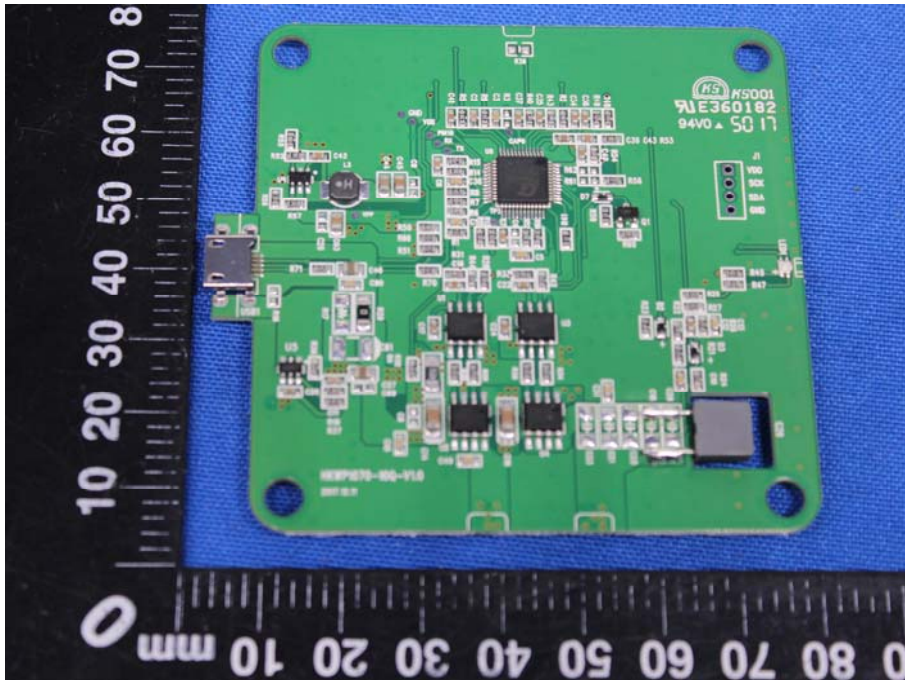

Appendix B: Photographs of EUT

Product: Fast Wireless Charging Pad

Model: HKWP1070-10Q

Internal Photos

Antenna