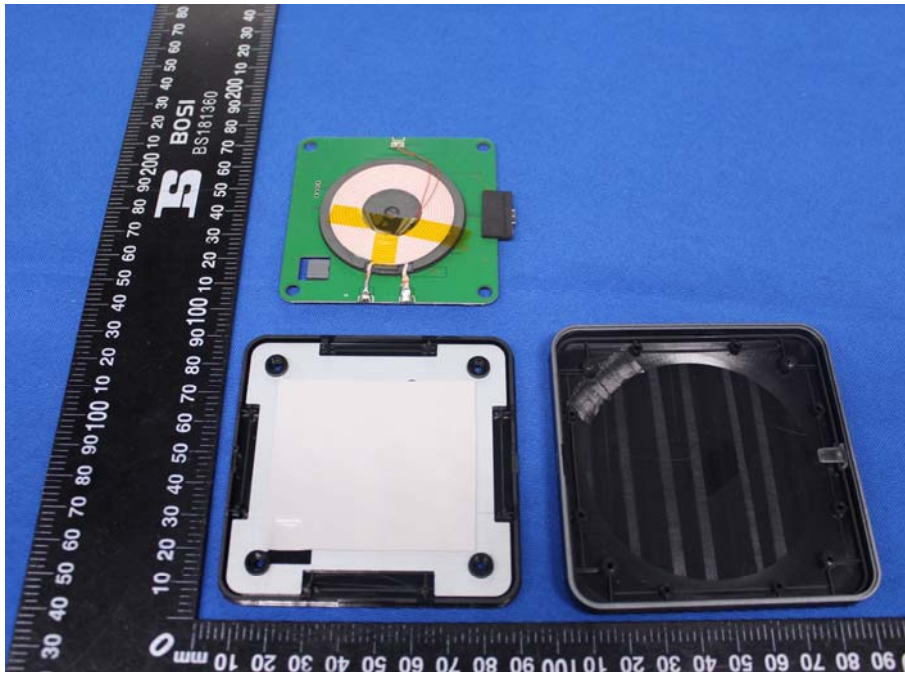

Appendix B: Photographs of EUT

Product: Fast Wireless Charging Pad

Model: HKWP1070-10Q

Internal Photos

Antenna