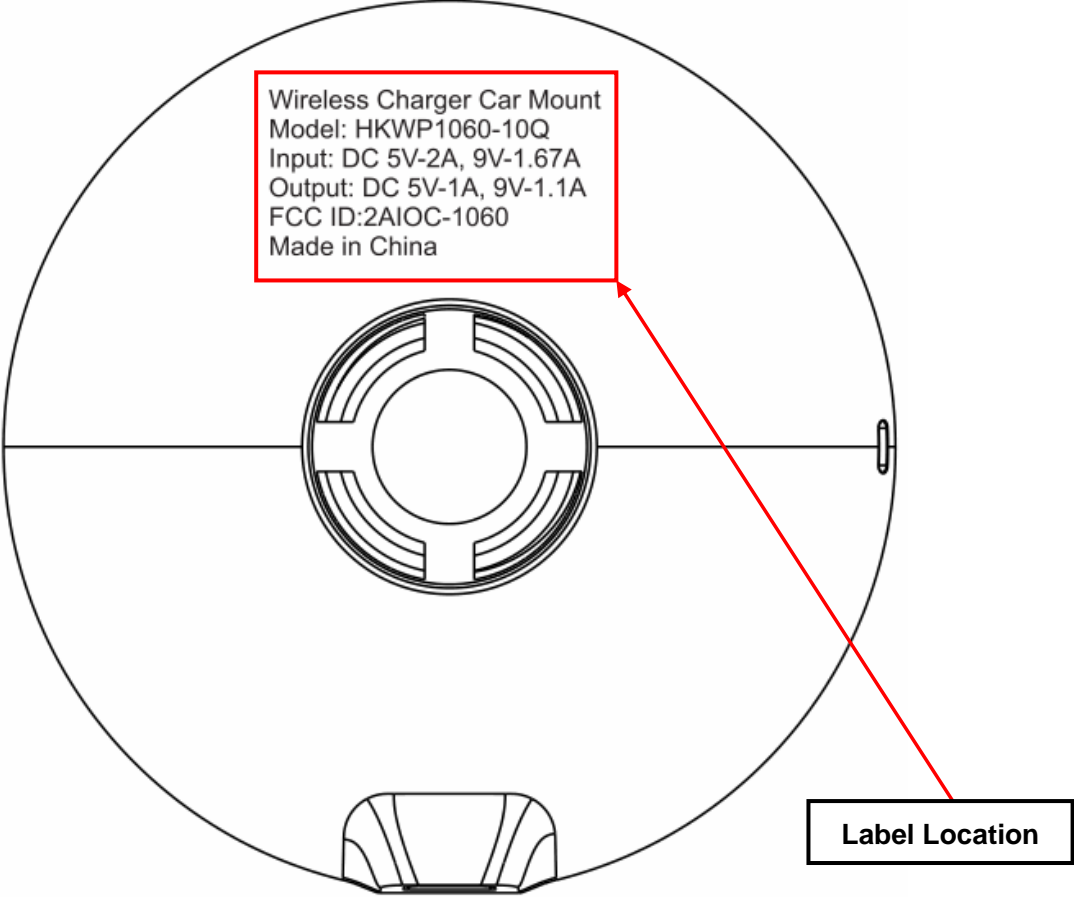

Label Artwork and Location

Model: HKWP1060-10Q

Label:

Size: L*W=35*30mm