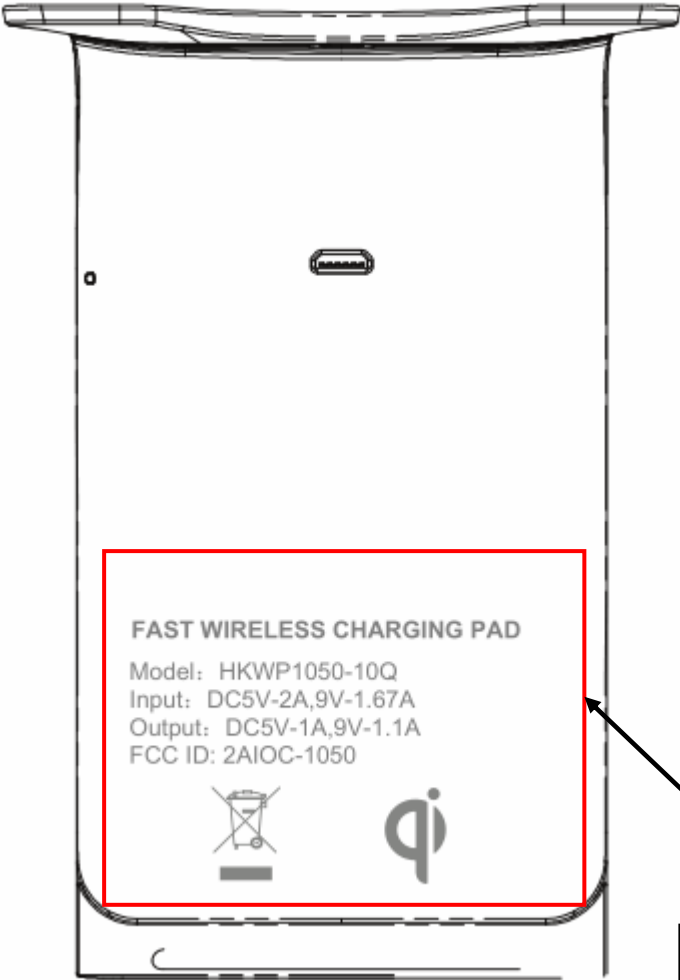

# Label Artwork and Location

Model: HKWP1050-10Q

Label

Size: L\*W= 40\*35mm

Label Location