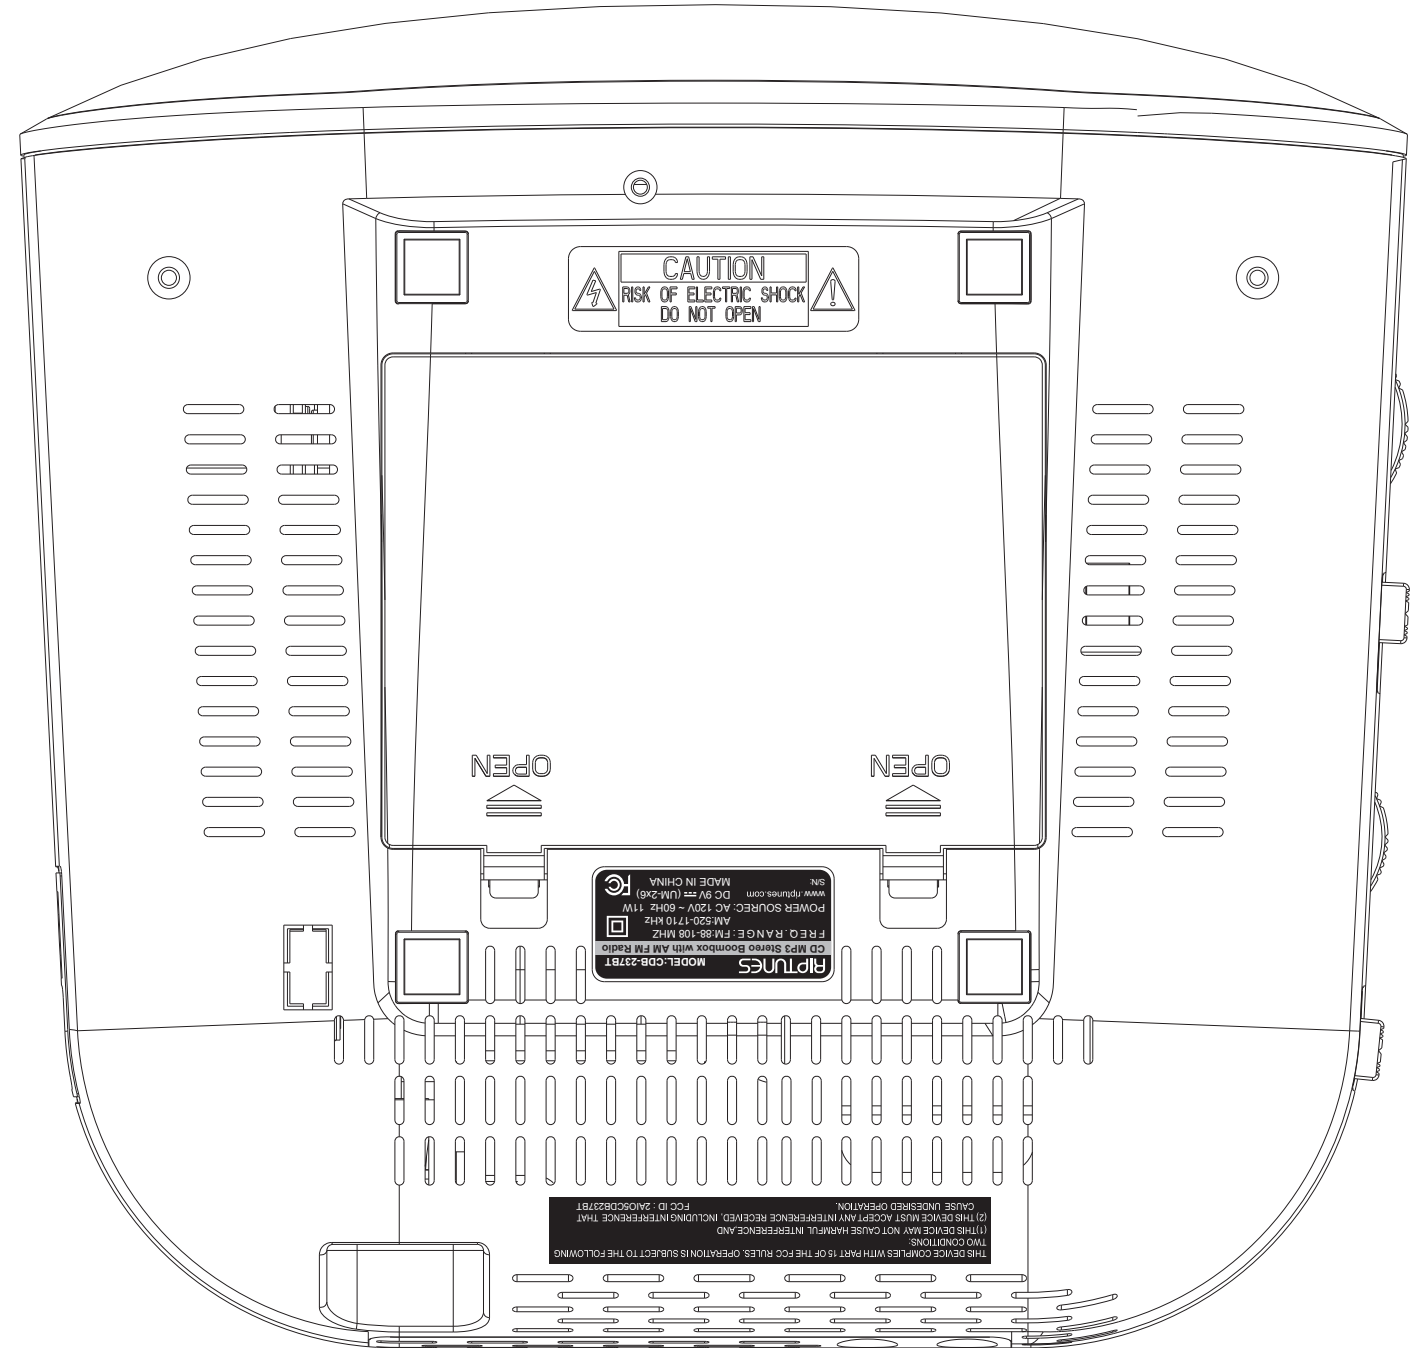

Label & Location

RIPTUNES **MODEL:CDB-237BT**
CD MP3 Stereo Boombox with AM FM Radio
FREQ. RANGE: FM:88-108 MHz
 AM:520-1710 kHz
POWER SOURCE: AC 120V ~ 60Hz 11W
www.riptunes.com DC 9V  (UM-2x6)
S/N: **MADE IN CHINA**

THIS DEVICE COMPLIES WITH PART 15 OF THE FCC RULES. OPERATION IS SUBJECT TO THE FOLLOWING TWO CONDITIONS:
 (1) THIS DEVICE MAY NOT CAUSE HARMFUL INTERFERENCE, AND
 (2) THIS DEVICE MUST ACCEPT ANY INTERFERENCE RECEIVED, INCLUDING INTERFERENCE THAT CAUSE UNDESIRE OPERATION.
 FCC ID : 2AIO5CDB237BT