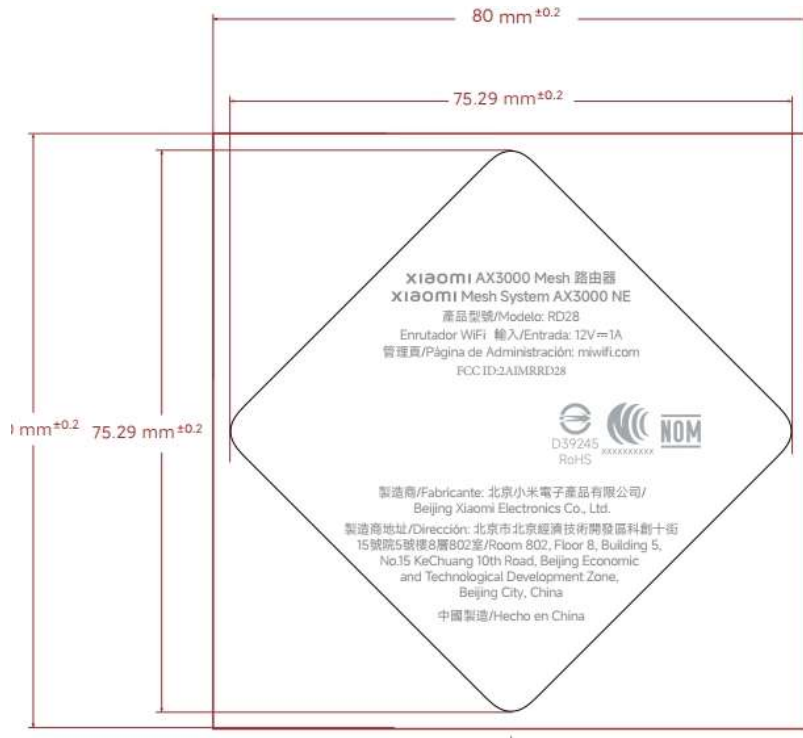

Label and label location

Xiaomi Mesh System AX3000NE

Model: RD28

Label location