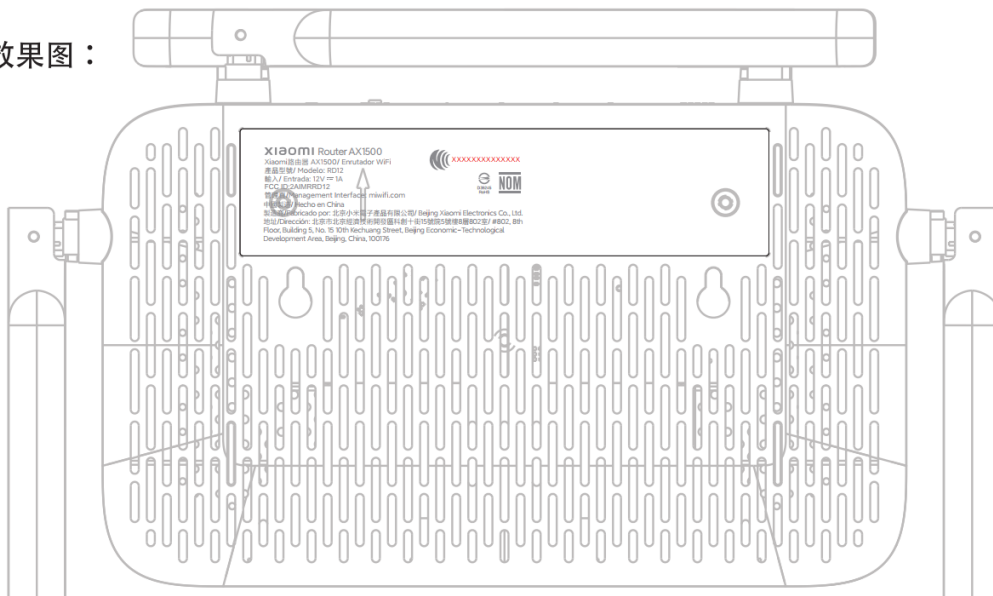

# Label and label location

Xiaomi router AX1500

Model: RD12

131.6mm\*31.6mm

Label location

粘貼效果图：

# location