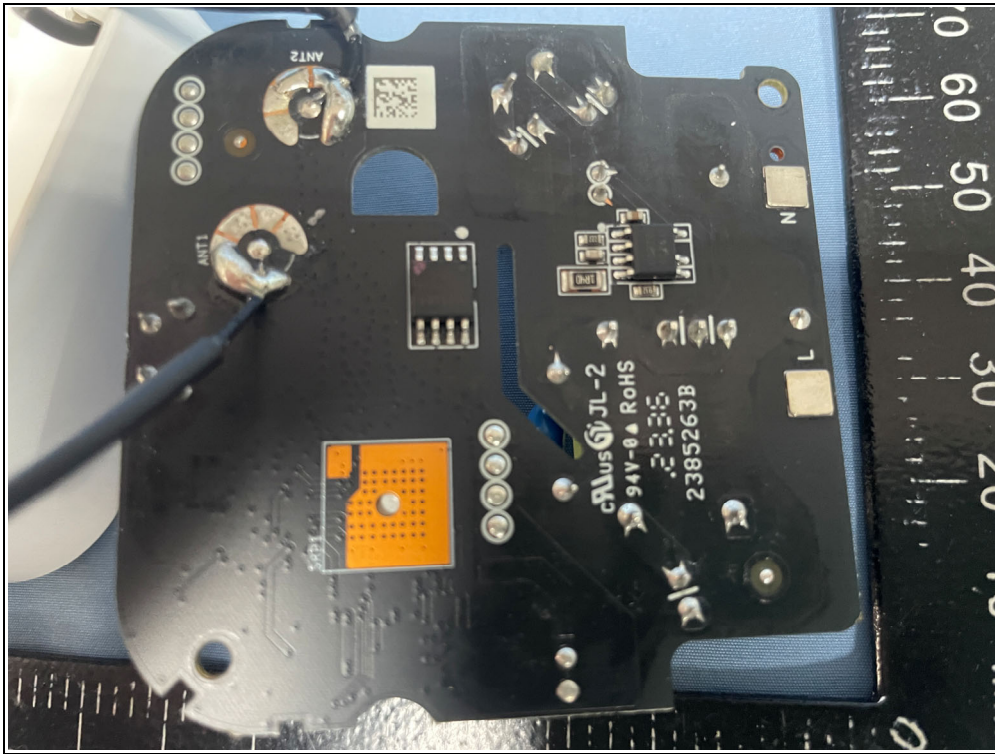

Spectrum Research & Testing Lab., Inc.

No.167, Ln. 780, Shan-Tong Rd., Ling 8,
Shan-Tong Li, Chung-Li Dist., Taoyuan
City 320, Taiwan (R.O.C.)

**PHOTOS OF EUT
Internal**

Reference No.: A23121702

FCC ID: 2AIMRRD10M

Page: 1 of 2

Date: Dec. 04, 2023

Spectrum Research & Testing Lab., Inc.

No.167, Ln. 780, Shan-Tong Rd., Ling 8,
Shan-Tong Li, Chung-Li Dist., Taoyuan
City 320, Taiwan (R.O.C.)

**PHOTOS OF EUT
Internal**

Reference No.: A23121702