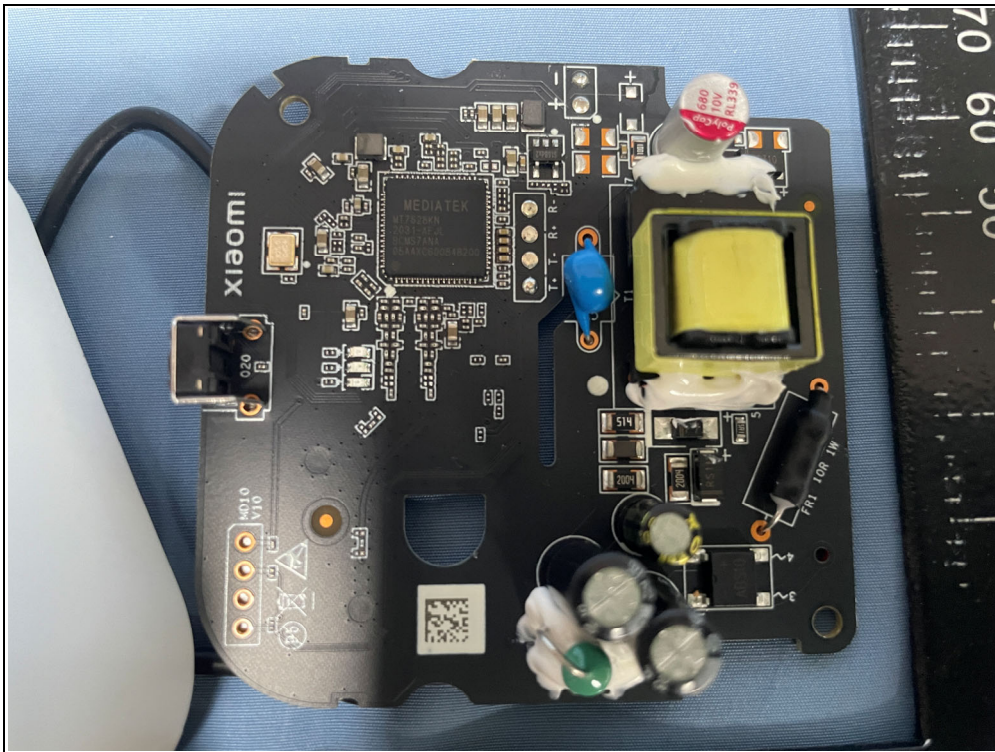

Spectrum Research & Testing Lab., Inc.

No.167, Ln. 780, Shan-Tong Rd., Ling 8,
Shan-Tong Li, Chung-Li Dist., Taoyuan
City 320, Taiwan (R.O.C.)

**PHOTOS OF EUT
Internal**

Reference No.: A23121702

FCC ID: 2AIMRRD10M

Page: 1 of 2

Date: Dec. 04, 2023