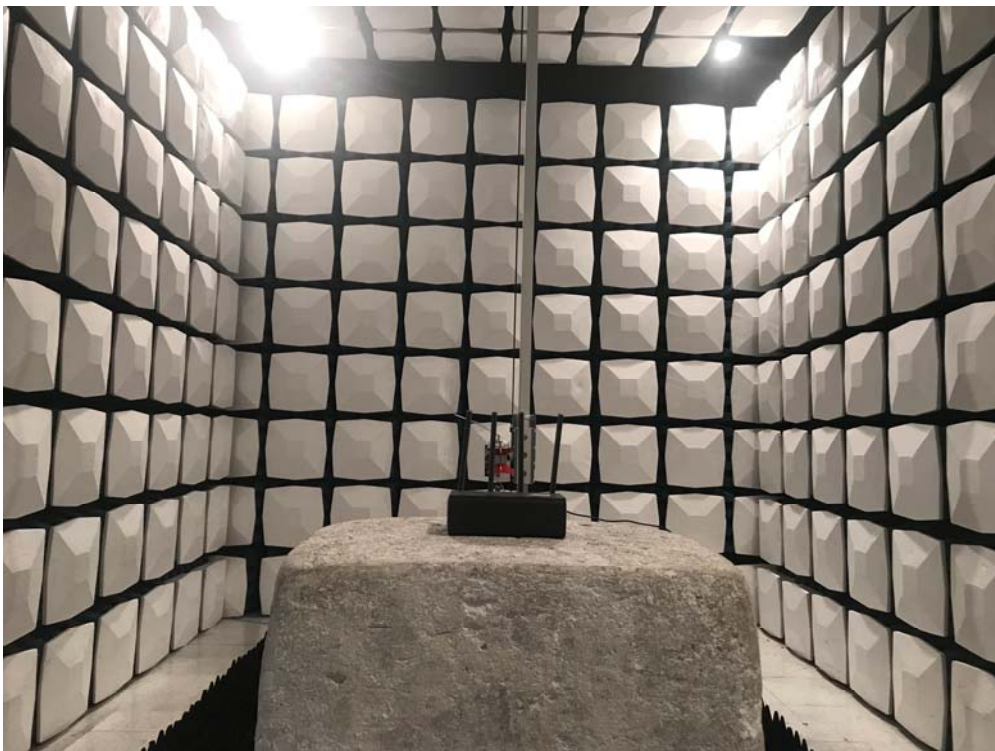

## Test Setup Photograph

Test Mode: Mode 1

Description: Front View of Conducted emission Test Setup

Test Mode: Mode 1

Description: Side View of Conducted emission Test Setup

Description: Radiated Emission Test Setup for Below 1GHz

Description: Radiated Emission Test Setup for 1~18GHz

Description: Radiated Emission Test Setup for Above 18GHz