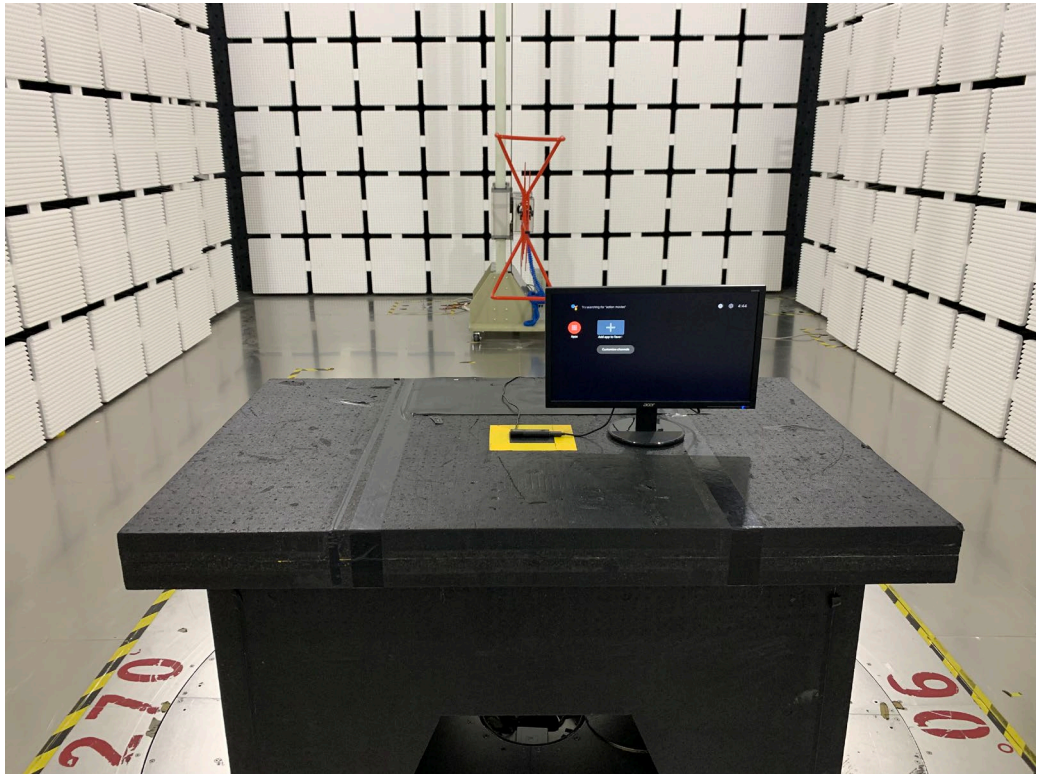

TEST SETUP PHOTOGRAPHS OF EUT

AC POWER LINE CONDUCTED EMISSION TEST

Front View

Side View

RADIATED EMISSION TEST

Below 1GHz

Above 1GHz