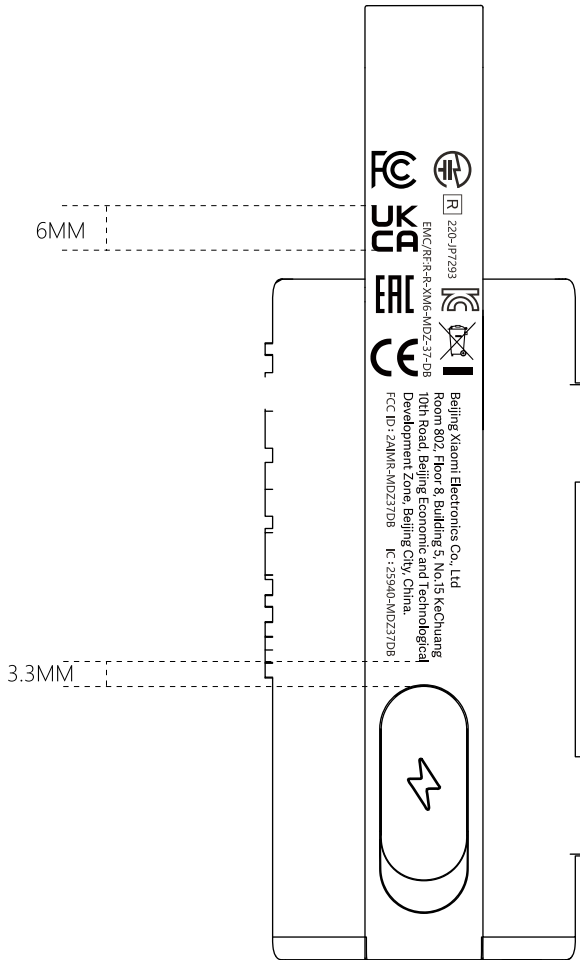

20mm\*30mm

20mm\*40mm

The MIC Logo height is 5mm\*5mm.