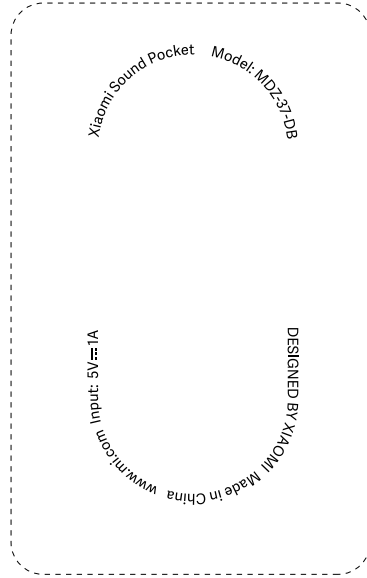

20mm\*30mm

20mm\*40mm

The MIC Logo height is 5mm\*5mm.