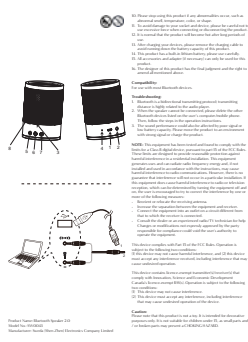

151
SWAROVSKI
Model No.: SW0043
SIZE: 256x872mm
DATE: 20200427

152
SWAROVSKI
Model No.: SW0043
SIZE: 256x872mm
DATE: 20200427

153
SWAROVSKI
Model No.: SW0043
SIZE: 256x872mm
DATE: 20200427

154
SWAROVSKI
Model No.: SW0043
SIZE: 256x872mm
DATE: 20200427

155
SWAROVSKI
Model No.: SW0043
SIZE: 256x872mm
DATE: 20200427

156
SWAROVSKI
Model No.: SW0043
SIZE: 256x872mm
DATE: 20200427

157
SWAROVSKI
Model No.: SW0043
SIZE: 256x872mm
DATE: 20200427