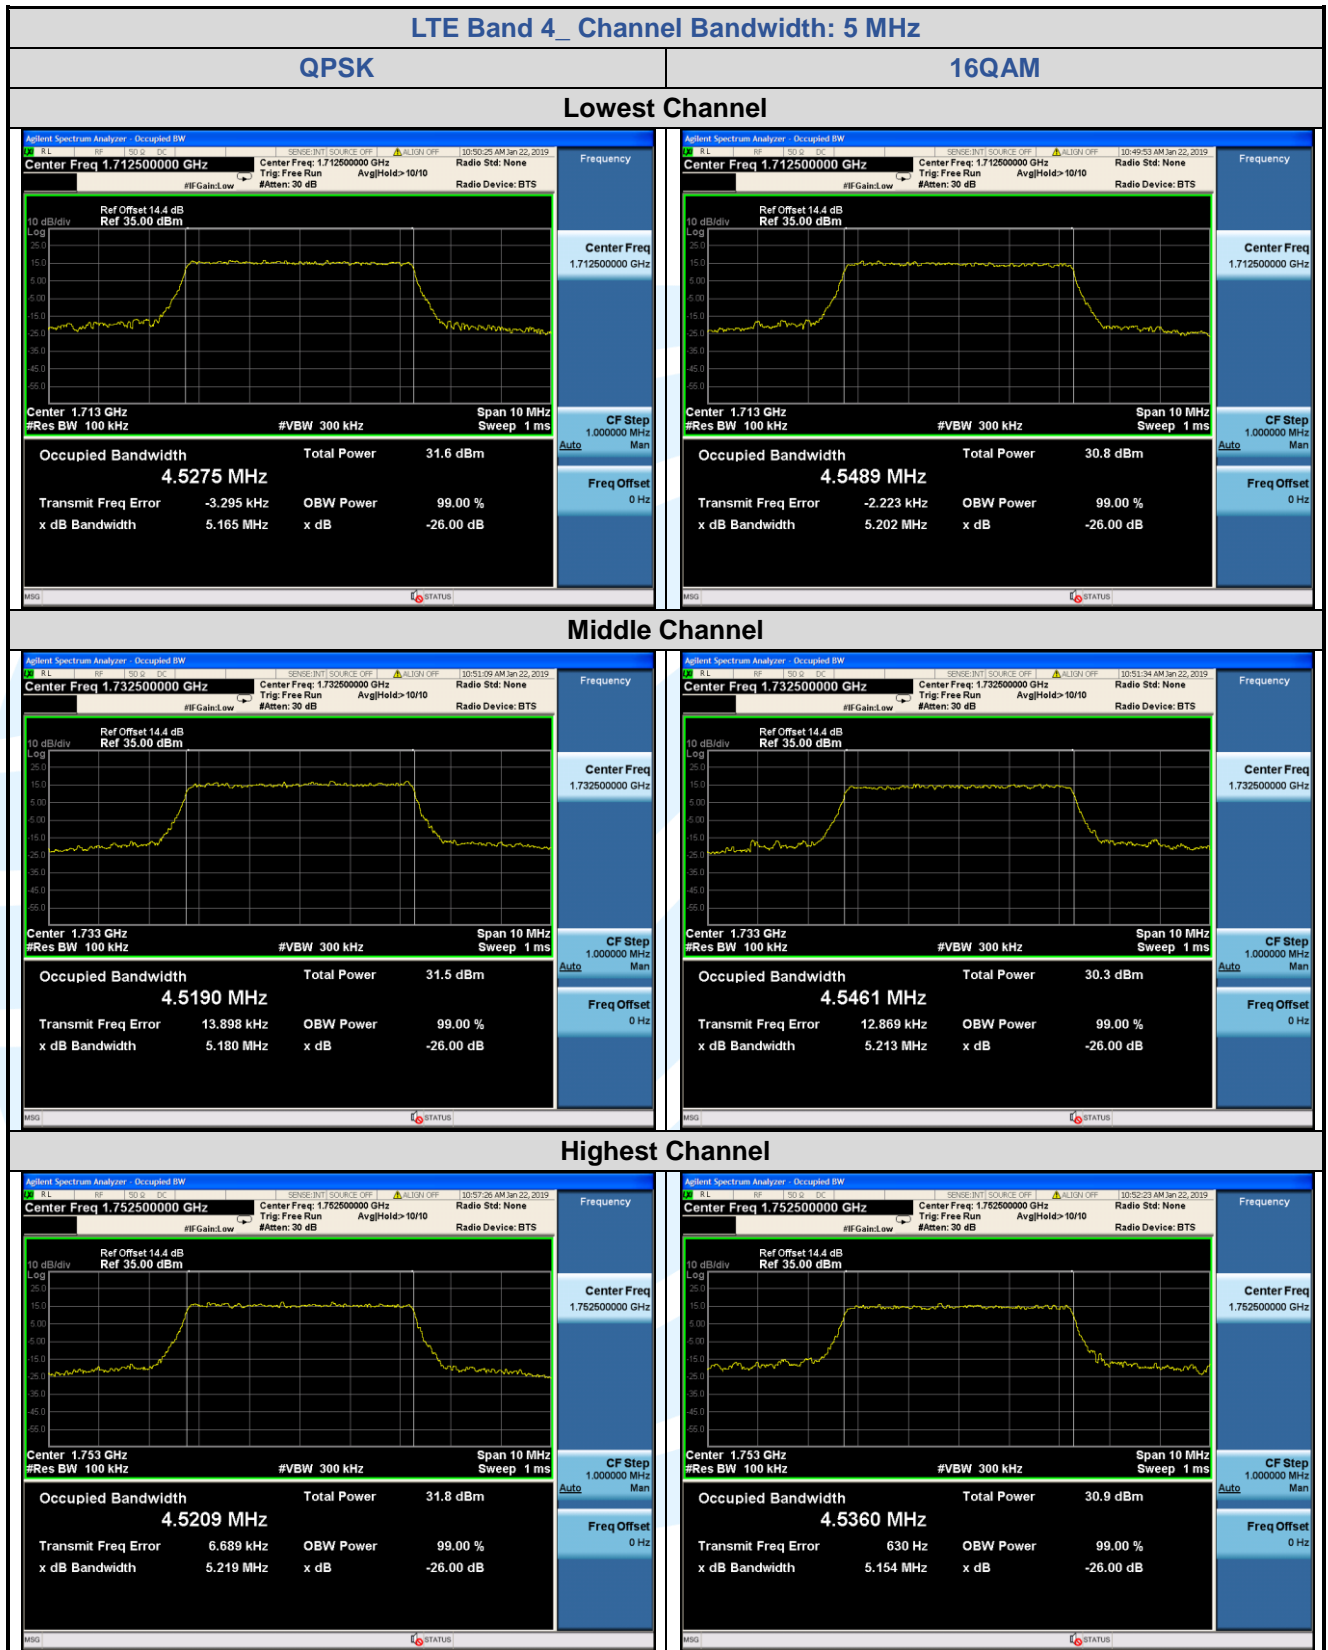

LTE Band 4

LTE Band 4								
Channel	RB Configuration		26 dB BW (MHz)			99% BW (MHz)		
	Size	Offset	QPSK	16QAM	64QAM	QPSK	16QAM	64QAM
Channel Bandwidth: 1.4 MHz								
Lowest	6	0	1.301	1.276	N/A	1.0970	1.0955	N/A
Middle	6	0	1.286	1.316	N/A	1.1016	1.0990	N/A
Highest	6	0	1.292	1.304	N/A	1.0929	1.1009	N/A
Channel Bandwidth: 3 MHz								
Lowest	15	0	2.931	2.933	N/A	2.7021	2.6972	N/A
Middle	15	0	2.935	2.933	N/A	2.7040	2.6935	N/A
Highest	15	0	2.923	2.948	N/A	2.6952	2.6933	N/A
Channel Bandwidth: 5 MHz								
Lowest	25	0	5.165	5.202	N/A	4.5275	4.5489	N/A
Middle	25	0	5.180	5.213	N/A	4.5190	4.5461	N/A
Highest	25	0	5.219	5.154	N/A	4.5209	4.5360	N/A
Channel Bandwidth: 10 MHz								
Lowest	50	0	10.08	10.07	N/A	8.9954	9.0210	N/A
Middle	50	0	10.18	10.04	N/A	9.0257	9.0053	N/A
Highest	50	0	10.24	10.11	N/A	9.0367	9.0031	N/A
Channel Bandwidth: 15 MHz								
Lowest	75	0	14.97	14.96	N/A	13.481	13.529	N/A
Middle	75	0	15.19	14.86	N/A	13.521	13.540	N/A
Highest	75	0	15.20	15.05	N/A	13.530	13.523	N/A
Channel Bandwidth: 20 MHz								
Lowest	100	0	20.16	19.91	N/A	18.073	18.050	N/A
Middle	100	0	20.22	19.89	N/A	18.016	18.053	N/A
Highest	100	0	19.72	19.91	N/A	17.989	17.972	N/A

LTE Band 5

LTE Band 5								
Channel	RB Configuration		26 dB BW (MHz)			99% BW (MHz)		
	Size	Offset	QPSK	16QAM	64QAM	QPSK	16QAM	64QAM
Channel Bandwidth: 1.4 MHz								
Lowest	6	0	1.308	1.282	N/A	1.0999	1.0966	N/A
Middle	6	0	1.286	1.289	N/A	1.1043	1.0948	N/A
Highest	6	0	1.316	1.322	N/A	1.1000	1.1032	N/A
Channel Bandwidth: 3 MHz								
Lowest	15	0	2.940	2.930	N/A	2.7017	2.6927	N/A
Middle	15	0	2.940	2.938	N/A	2.6956	2.6935	N/A
Highest	15	0	2.936	2.922	N/A	2.6979	2.6926	N/A
Channel Bandwidth: 5 MHz								
Lowest	25	0	5.116	5.207	N/A	4.5192	4.5512	N/A
Middle	25	0	5.184	5.181	N/A	4.5325	4.5237	N/A
Highest	25	0	5.153	5.203	N/A	4.5309	4.5554	N/A
Channel Bandwidth: 10 MHz								
Lowest	50	0	10.01	10.08	N/A	8.9944	8.9823	N/A
Middle	50	0	10.18	9.933	N/A	9.0156	8.9927	N/A
Highest	50	0	10.19	10.14	N/A	9.0202	9.0375	N/A