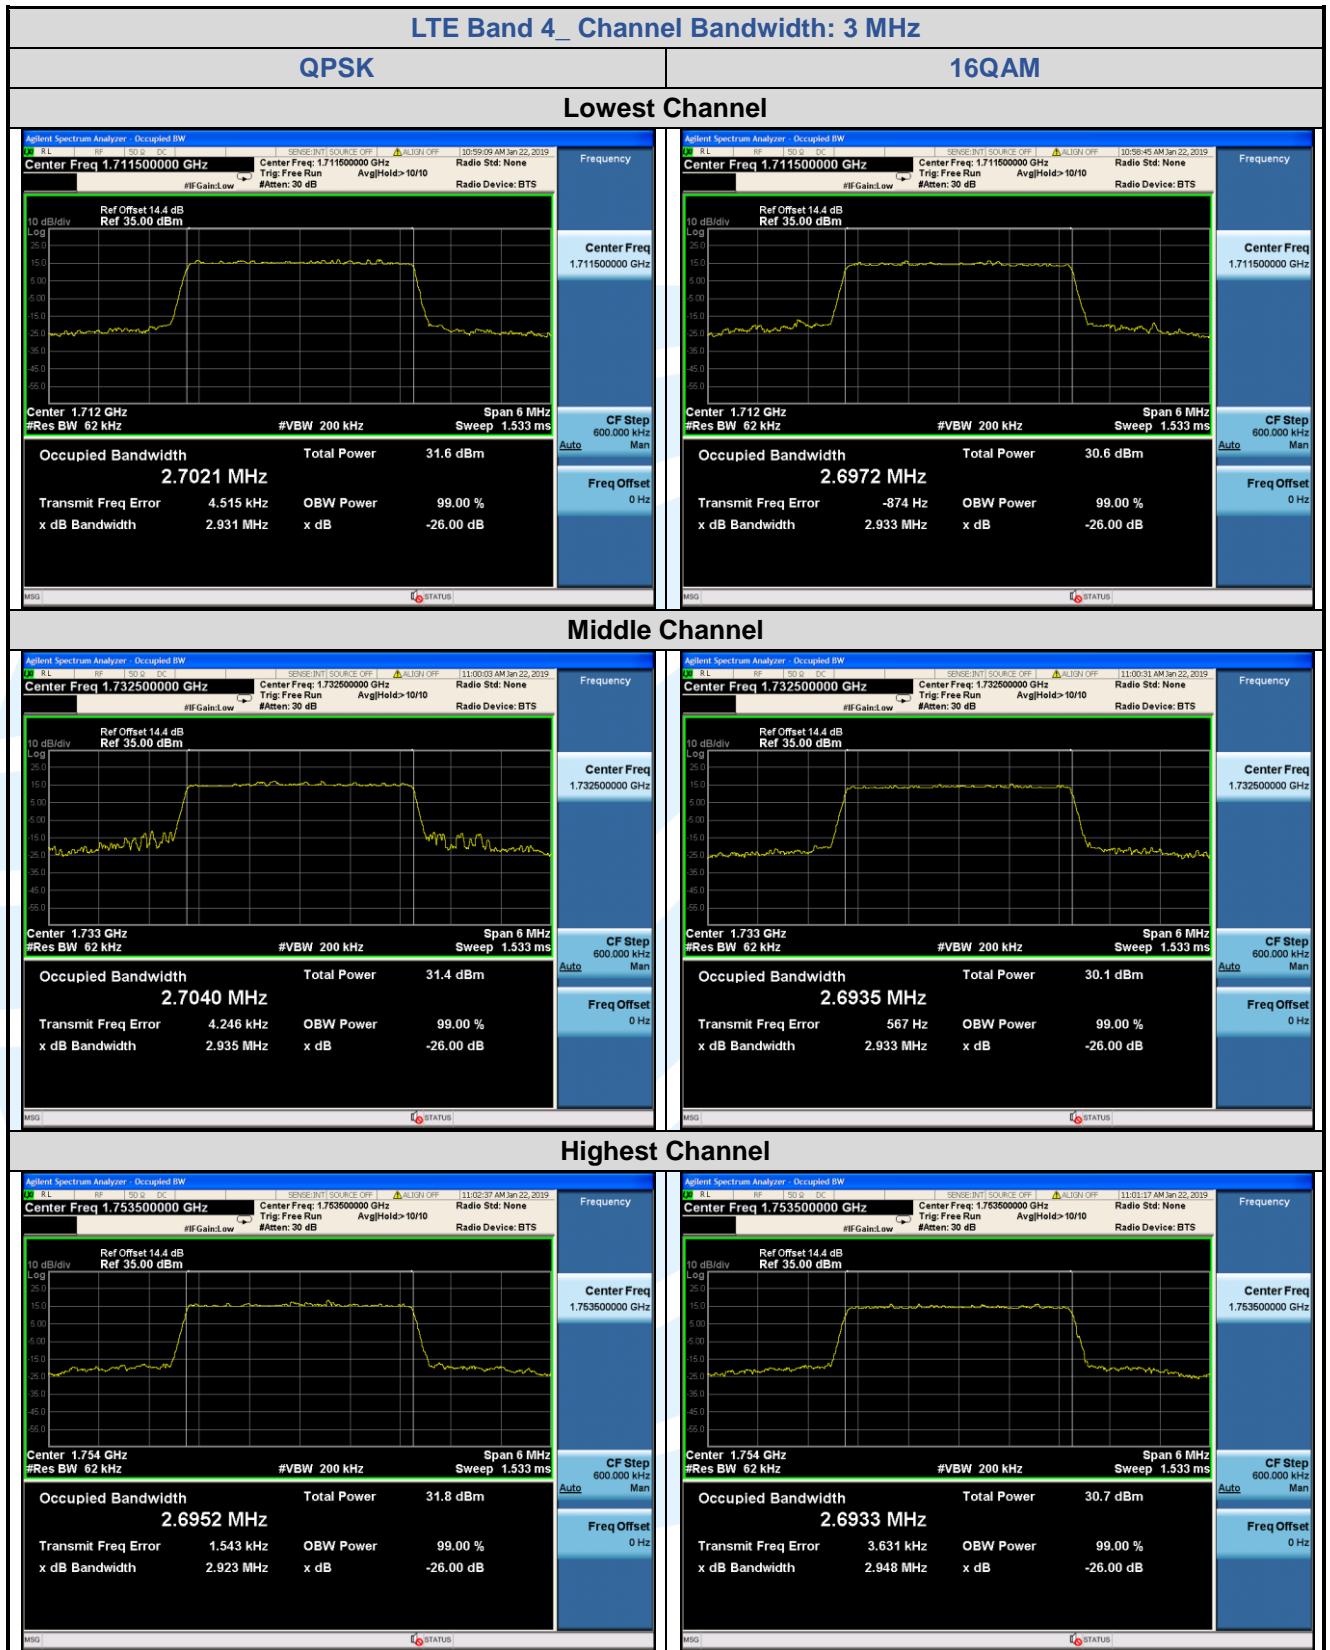

LTE Band 4

LTE Band 4								
Channel	RB Configuration		26 dB BW (MHz)			99% BW (MHz)		
	Size	Offset	QPSK	16QAM	64QAM	QPSK	16QAM	64QAM
Channel Bandwidth: 1.4 MHz								
Lowest	6	0	1.301	1.276	N/A	1.0970	1.0955	N/A
Middle	6	0	1.286	1.316	N/A	1.1016	1.0990	N/A
Highest	6	0	1.292	1.304	N/A	1.0929	1.1009	N/A
Channel Bandwidth: 3 MHz								
Lowest	15	0	2.931	2.933	N/A	2.7021	2.6972	N/A
Middle	15	0	2.935	2.933	N/A	2.7040	2.6935	N/A
Highest	15	0	2.923	2.948	N/A	2.6952	2.6933	N/A
Channel Bandwidth: 5 MHz								
Lowest	25	0	5.165	5.202	N/A	4.5275	4.5489	N/A
Middle	25	0	5.180	5.213	N/A	4.5190	4.5461	N/A
Highest	25	0	5.219	5.154	N/A	4.5209	4.5360	N/A
Channel Bandwidth: 10 MHz								
Lowest	50	0	10.08	10.07	N/A	8.9954	9.0210	N/A
Middle	50	0	10.18	10.04	N/A	9.0257	9.0053	N/A
Highest	50	0	10.24	10.11	N/A	9.0367	9.0031	N/A
Channel Bandwidth: 15 MHz								
Lowest	75	0	14.97	14.96	N/A	13.481	13.529	N/A
Middle	75	0	15.19	14.86	N/A	13.521	13.540	N/A
Highest	75	0	15.20	15.05	N/A	13.530	13.523	N/A
Channel Bandwidth: 20 MHz								
Lowest	100	0	20.16	19.91	N/A	18.073	18.050	N/A
Middle	100	0	20.22	19.89	N/A	18.016	18.053	N/A
Highest	100	0	19.72	19.91	N/A	17.989	17.972	N/A

LTE Band 5

LTE Band 5								
Channel	RB Configuration		26 dB BW (MHz)			99% BW (MHz)		
	Size	Offset	QPSK	16QAM	64QAM	QPSK	16QAM	64QAM
Channel Bandwidth: 1.4 MHz								
Lowest	6	0	1.308	1.282	N/A	1.0999	1.0966	N/A
Middle	6	0	1.286	1.289	N/A	1.1043	1.0948	N/A
Highest	6	0	1.316	1.322	N/A	1.1000	1.1032	N/A
Channel Bandwidth: 3 MHz								
Lowest	15	0	2.940	2.930	N/A	2.7017	2.6927	N/A
Middle	15	0	2.940	2.938	N/A	2.6956	2.6935	N/A
Highest	15	0	2.936	2.922	N/A	2.6979	2.6926	N/A
Channel Bandwidth: 5 MHz								
Lowest	25	0	5.116	5.207	N/A	4.5192	4.5512	N/A
Middle	25	0	5.184	5.181	N/A	4.5325	4.5237	N/A
Highest	25	0	5.153	5.203	N/A	4.5309	4.5554	N/A
Channel Bandwidth: 10 MHz								
Lowest	50	0	10.01	10.08	N/A	8.9944	8.9823	N/A
Middle	50	0	10.18	9.933	N/A	9.0156	8.9927	N/A
Highest	50	0	10.19	10.14	N/A	9.0202	9.0375	N/A