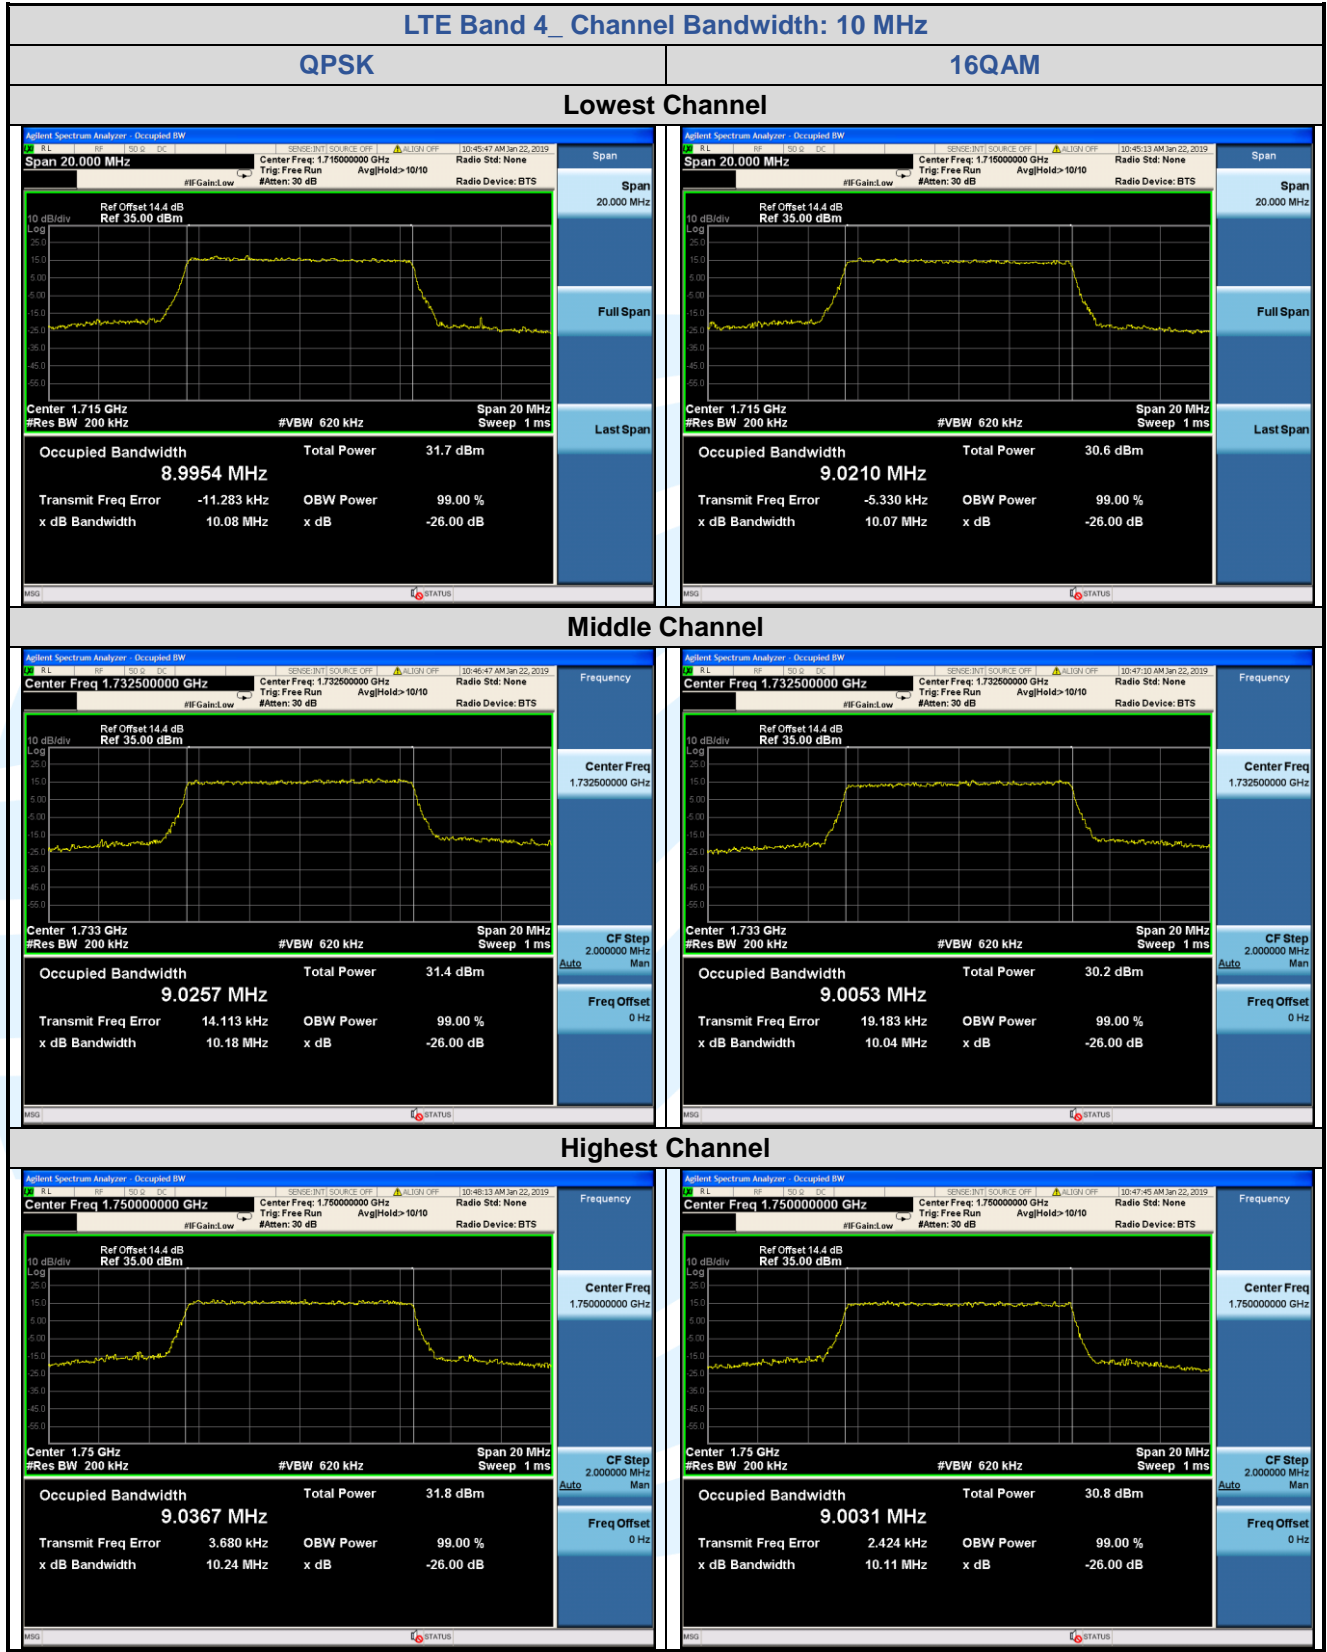

LTE Band 4

LTE Band 4								
Channel	RB Configuration		26 dB BW (MHz)			99% BW (MHz)		
	Size	Offset	QPSK	16QAM	64QAM	QPSK	16QAM	64QAM
Channel Bandwidth: 1.4 MHz								
Lowest	6	0	1.301	1.276	N/A	1.0970	1.0955	N/A
Middle	6	0	1.286	1.316	N/A	1.1016	1.0990	N/A
Highest	6	0	1.292	1.304	N/A	1.0929	1.1009	N/A
Channel Bandwidth: 3 MHz								
Lowest	15	0	2.931	2.933	N/A	2.7021	2.6972	N/A
Middle	15	0	2.935	2.933	N/A	2.7040	2.6935	N/A
Highest	15	0	2.923	2.948	N/A	2.6952	2.6933	N/A
Channel Bandwidth: 5 MHz								
Lowest	25	0	5.165	5.202	N/A	4.5275	4.5489	N/A
Middle	25	0	5.180	5.213	N/A	4.5190	4.5461	N/A
Highest	25	0	5.219	5.154	N/A	4.5209	4.5360	N/A
Channel Bandwidth: 10 MHz								
Lowest	50	0	10.08	10.07	N/A	8.9954	9.0210	N/A
Middle	50	0	10.18	10.04	N/A	9.0257	9.0053	N/A
Highest	50	0	10.24	10.11	N/A	9.0367	9.0031	N/A
Channel Bandwidth: 15 MHz								
Lowest	75	0	14.97	14.96	N/A	13.481	13.529	N/A
Middle	75	0	15.19	14.86	N/A	13.521	13.540	N/A
Highest	75	0	15.20	15.05	N/A	13.530	13.523	N/A
Channel Bandwidth: 20 MHz								
Lowest	100	0	20.16	19.91	N/A	18.073	18.050	N/A
Middle	100	0	20.22	19.89	N/A	18.016	18.053	N/A
Highest	100	0	19.72	19.91	N/A	17.989	17.972	N/A

LTE Band 5

LTE Band 5								
Channel	RB Configuration		26 dB BW (MHz)			99% BW (MHz)		
	Size	Offset	QPSK	16QAM	64QAM	QPSK	16QAM	64QAM
Channel Bandwidth: 1.4 MHz								
Lowest	6	0	1.308	1.282	N/A	1.0999	1.0966	N/A
Middle	6	0	1.286	1.289	N/A	1.1043	1.0948	N/A
Highest	6	0	1.316	1.322	N/A	1.1000	1.1032	N/A
Channel Bandwidth: 3 MHz								
Lowest	15	0	2.940	2.930	N/A	2.7017	2.6927	N/A
Middle	15	0	2.940	2.938	N/A	2.6956	2.6935	N/A
Highest	15	0	2.936	2.922	N/A	2.6979	2.6926	N/A
Channel Bandwidth: 5 MHz								
Lowest	25	0	5.116	5.207	N/A	4.5192	4.5512	N/A
Middle	25	0	5.184	5.181	N/A	4.5325	4.5237	N/A
Highest	25	0	5.153	5.203	N/A	4.5309	4.5554	N/A
Channel Bandwidth: 10 MHz								
Lowest	50	0	10.01	10.08	N/A	8.9944	8.9823	N/A
Middle	50	0	10.18	9.933	N/A	9.0156	8.9927	N/A
Highest	50	0	10.19	10.14	N/A	9.0202	9.0375	N/A