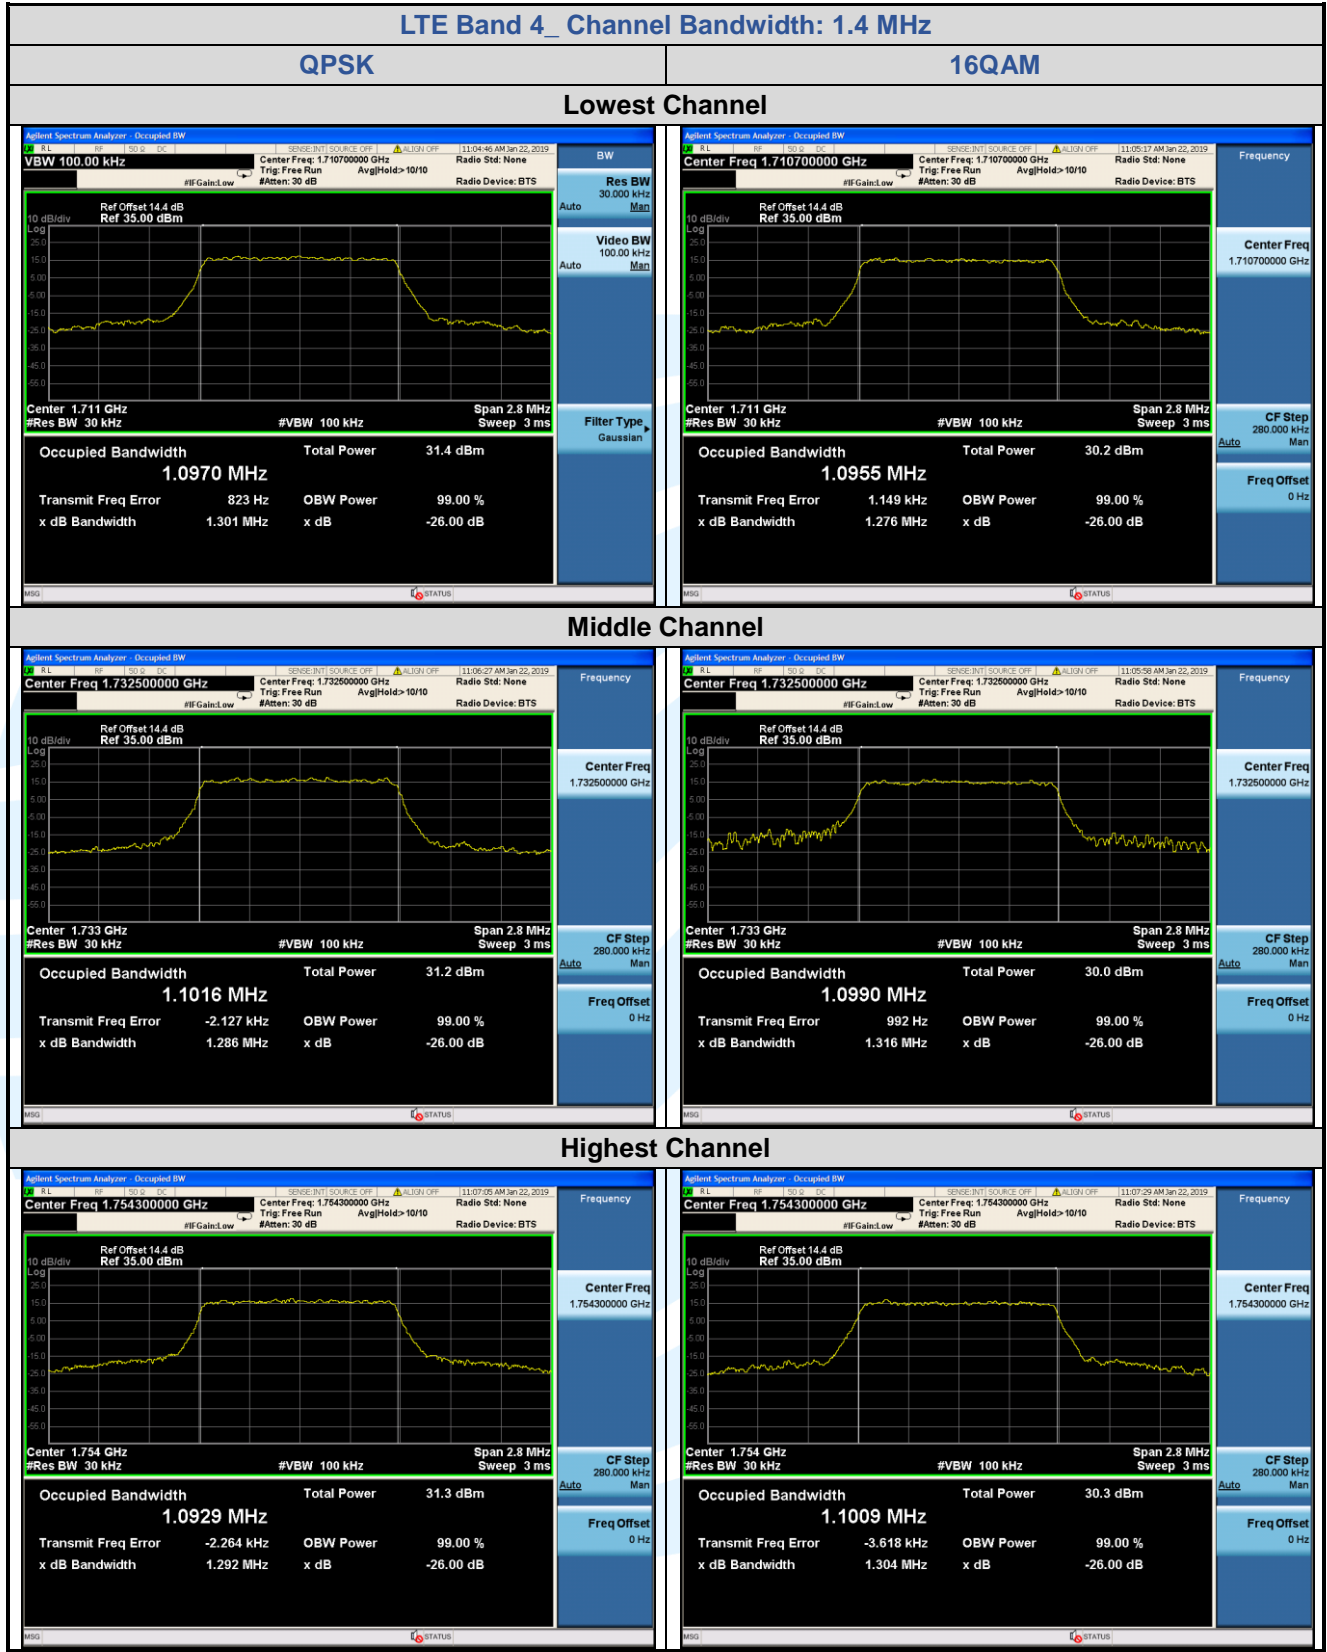

LTE Band 4

LTE Band 4								
Channel	RB Configuration		26 dB BW (MHz)			99% BW (MHz)		
	Size	Offset	QPSK	16QAM	64QAM	QPSK	16QAM	64QAM
Channel Bandwidth: 1.4 MHz								
Lowest	6	0	1.301	1.276	N/A	1.0970	1.0955	N/A
Middle	6	0	1.286	1.316	N/A	1.1016	1.0990	N/A
Highest	6	0	1.292	1.304	N/A	1.0929	1.1009	N/A
Channel Bandwidth: 3 MHz								
Lowest	15	0	2.931	2.933	N/A	2.7021	2.6972	N/A
Middle	15	0	2.935	2.933	N/A	2.7040	2.6935	N/A
Highest	15	0	2.923	2.948	N/A	2.6952	2.6933	N/A
Channel Bandwidth: 5 MHz								
Lowest	25	0	5.165	5.202	N/A	4.5275	4.5489	N/A
Middle	25	0	5.180	5.213	N/A	4.5190	4.5461	N/A
Highest	25	0	5.219	5.154	N/A	4.5209	4.5360	N/A
Channel Bandwidth: 10 MHz								
Lowest	50	0	10.08	10.07	N/A	8.9954	9.0210	N/A
Middle	50	0	10.18	10.04	N/A	9.0257	9.0053	N/A
Highest	50	0	10.24	10.11	N/A	9.0367	9.0031	N/A
Channel Bandwidth: 15 MHz								
Lowest	75	0	14.97	14.96	N/A	13.481	13.529	N/A
Middle	75	0	15.19	14.86	N/A	13.521	13.540	N/A
Highest	75	0	15.20	15.05	N/A	13.530	13.523	N/A
Channel Bandwidth: 20 MHz								
Lowest	100	0	20.16	19.91	N/A	18.073	18.050	N/A
Middle	100	0	20.22	19.89	N/A	18.016	18.053	N/A
Highest	100	0	19.72	19.91	N/A	17.989	17.972	N/A

LTE Band 5

LTE Band 5								
Channel	RB Configuration		26 dB BW (MHz)			99% BW (MHz)		
	Size	Offset	QPSK	16QAM	64QAM	QPSK	16QAM	64QAM
Channel Bandwidth: 1.4 MHz								
Lowest	6	0	1.308	1.282	N/A	1.0999	1.0966	N/A
Middle	6	0	1.286	1.289	N/A	1.1043	1.0948	N/A
Highest	6	0	1.316	1.322	N/A	1.1000	1.1032	N/A
Channel Bandwidth: 3 MHz								
Lowest	15	0	2.940	2.930	N/A	2.7017	2.6927	N/A
Middle	15	0	2.940	2.938	N/A	2.6956	2.6935	N/A
Highest	15	0	2.936	2.922	N/A	2.6979	2.6926	N/A
Channel Bandwidth: 5 MHz								
Lowest	25	0	5.116	5.207	N/A	4.5192	4.5512	N/A
Middle	25	0	5.184	5.181	N/A	4.5325	4.5237	N/A
Highest	25	0	5.153	5.203	N/A	4.5309	4.5554	N/A
Channel Bandwidth: 10 MHz								
Lowest	50	0	10.01	10.08	N/A	8.9944	8.9823	N/A
Middle	50	0	10.18	9.933	N/A	9.0156	8.9927	N/A
Highest	50	0	10.19	10.14	N/A	9.0202	9.0375	N/A