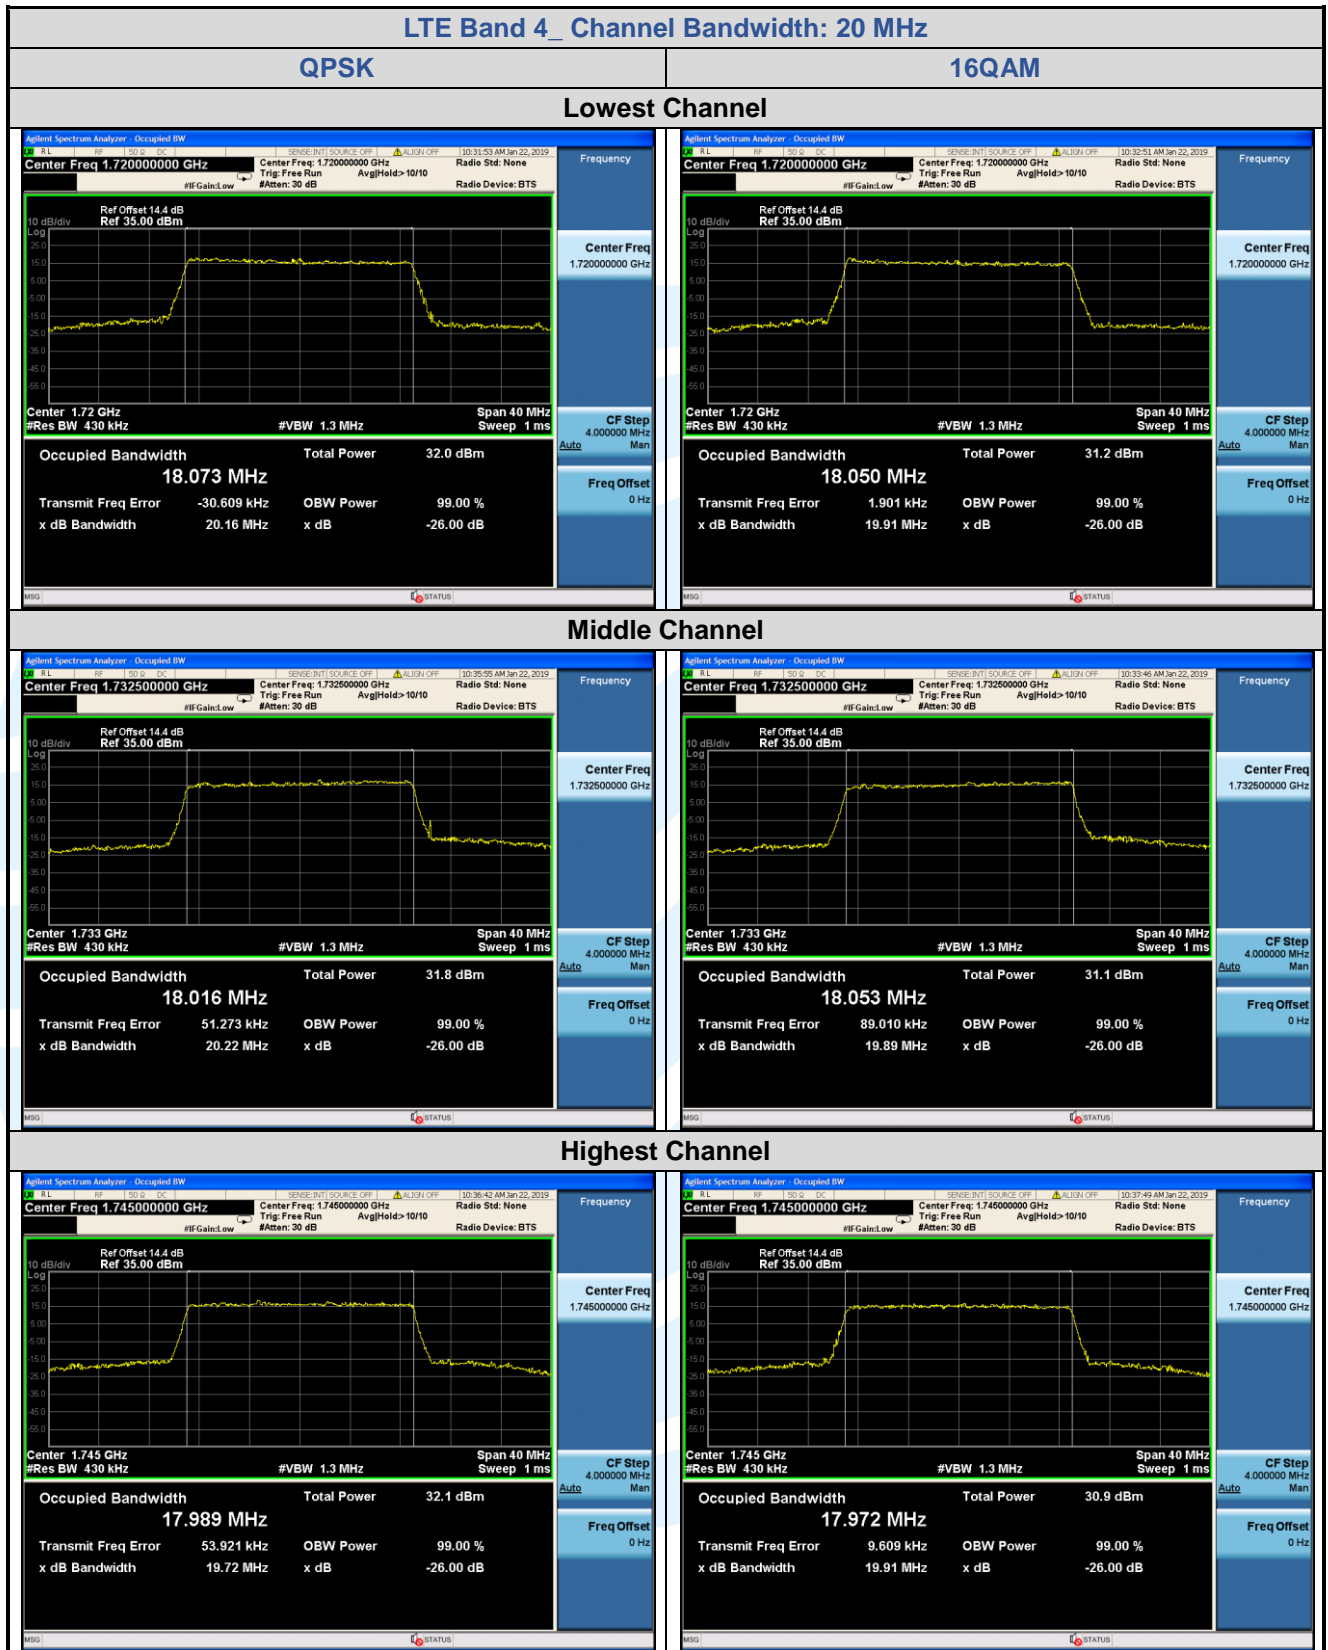

LTE Band 4

LTE Band 4								
Channel	RB Configuration		26 dB BW (MHz)			99% BW (MHz)		
	Size	Offset	QPSK	16QAM	64QAM	QPSK	16QAM	64QAM
Channel Bandwidth: 1.4 MHz								
Lowest	6	0	1.301	1.276	N/A	1.0970	1.0955	N/A
Middle	6	0	1.286	1.316	N/A	1.1016	1.0990	N/A
Highest	6	0	1.292	1.304	N/A	1.0929	1.1009	N/A
Channel Bandwidth: 3 MHz								
Lowest	15	0	2.931	2.933	N/A	2.7021	2.6972	N/A
Middle	15	0	2.935	2.933	N/A	2.7040	2.6935	N/A
Highest	15	0	2.923	2.948	N/A	2.6952	2.6933	N/A
Channel Bandwidth: 5 MHz								
Lowest	25	0	5.165	5.202	N/A	4.5275	4.5489	N/A
Middle	25	0	5.180	5.213	N/A	4.5190	4.5461	N/A
Highest	25	0	5.219	5.154	N/A	4.5209	4.5360	N/A
Channel Bandwidth: 10 MHz								
Lowest	50	0	10.08	10.07	N/A	8.9954	9.0210	N/A
Middle	50	0	10.18	10.04	N/A	9.0257	9.0053	N/A
Highest	50	0	10.24	10.11	N/A	9.0367	9.0031	N/A
Channel Bandwidth: 15 MHz								
Lowest	75	0	14.97	14.96	N/A	13.481	13.529	N/A
Middle	75	0	15.19	14.86	N/A	13.521	13.540	N/A
Highest	75	0	15.20	15.05	N/A	13.530	13.523	N/A
Channel Bandwidth: 20 MHz								
Lowest	100	0	20.16	19.91	N/A	18.073	18.050	N/A
Middle	100	0	20.22	19.89	N/A	18.016	18.053	N/A
Highest	100	0	19.72	19.91	N/A	17.989	17.972	N/A

LTE Band 5

LTE Band 5								
Channel	RB Configuration		26 dB BW (MHz)			99% BW (MHz)		
	Size	Offset	QPSK	16QAM	64QAM	QPSK	16QAM	64QAM
Channel Bandwidth: 1.4 MHz								
Lowest	6	0	1.308	1.282	N/A	1.0999	1.0966	N/A
Middle	6	0	1.286	1.289	N/A	1.1043	1.0948	N/A
Highest	6	0	1.316	1.322	N/A	1.1000	1.1032	N/A
Channel Bandwidth: 3 MHz								
Lowest	15	0	2.940	2.930	N/A	2.7017	2.6927	N/A
Middle	15	0	2.940	2.938	N/A	2.6956	2.6935	N/A
Highest	15	0	2.936	2.922	N/A	2.6979	2.6926	N/A
Channel Bandwidth: 5 MHz								
Lowest	25	0	5.116	5.207	N/A	4.5192	4.5512	N/A
Middle	25	0	5.184	5.181	N/A	4.5325	4.5237	N/A
Highest	25	0	5.153	5.203	N/A	4.5309	4.5554	N/A
Channel Bandwidth: 10 MHz								
Lowest	50	0	10.01	10.08	N/A	8.9944	8.9823	N/A
Middle	50	0	10.18	9.933	N/A	9.0156	8.9927	N/A
Highest	50	0	10.19	10.14	N/A	9.0202	9.0375	N/A