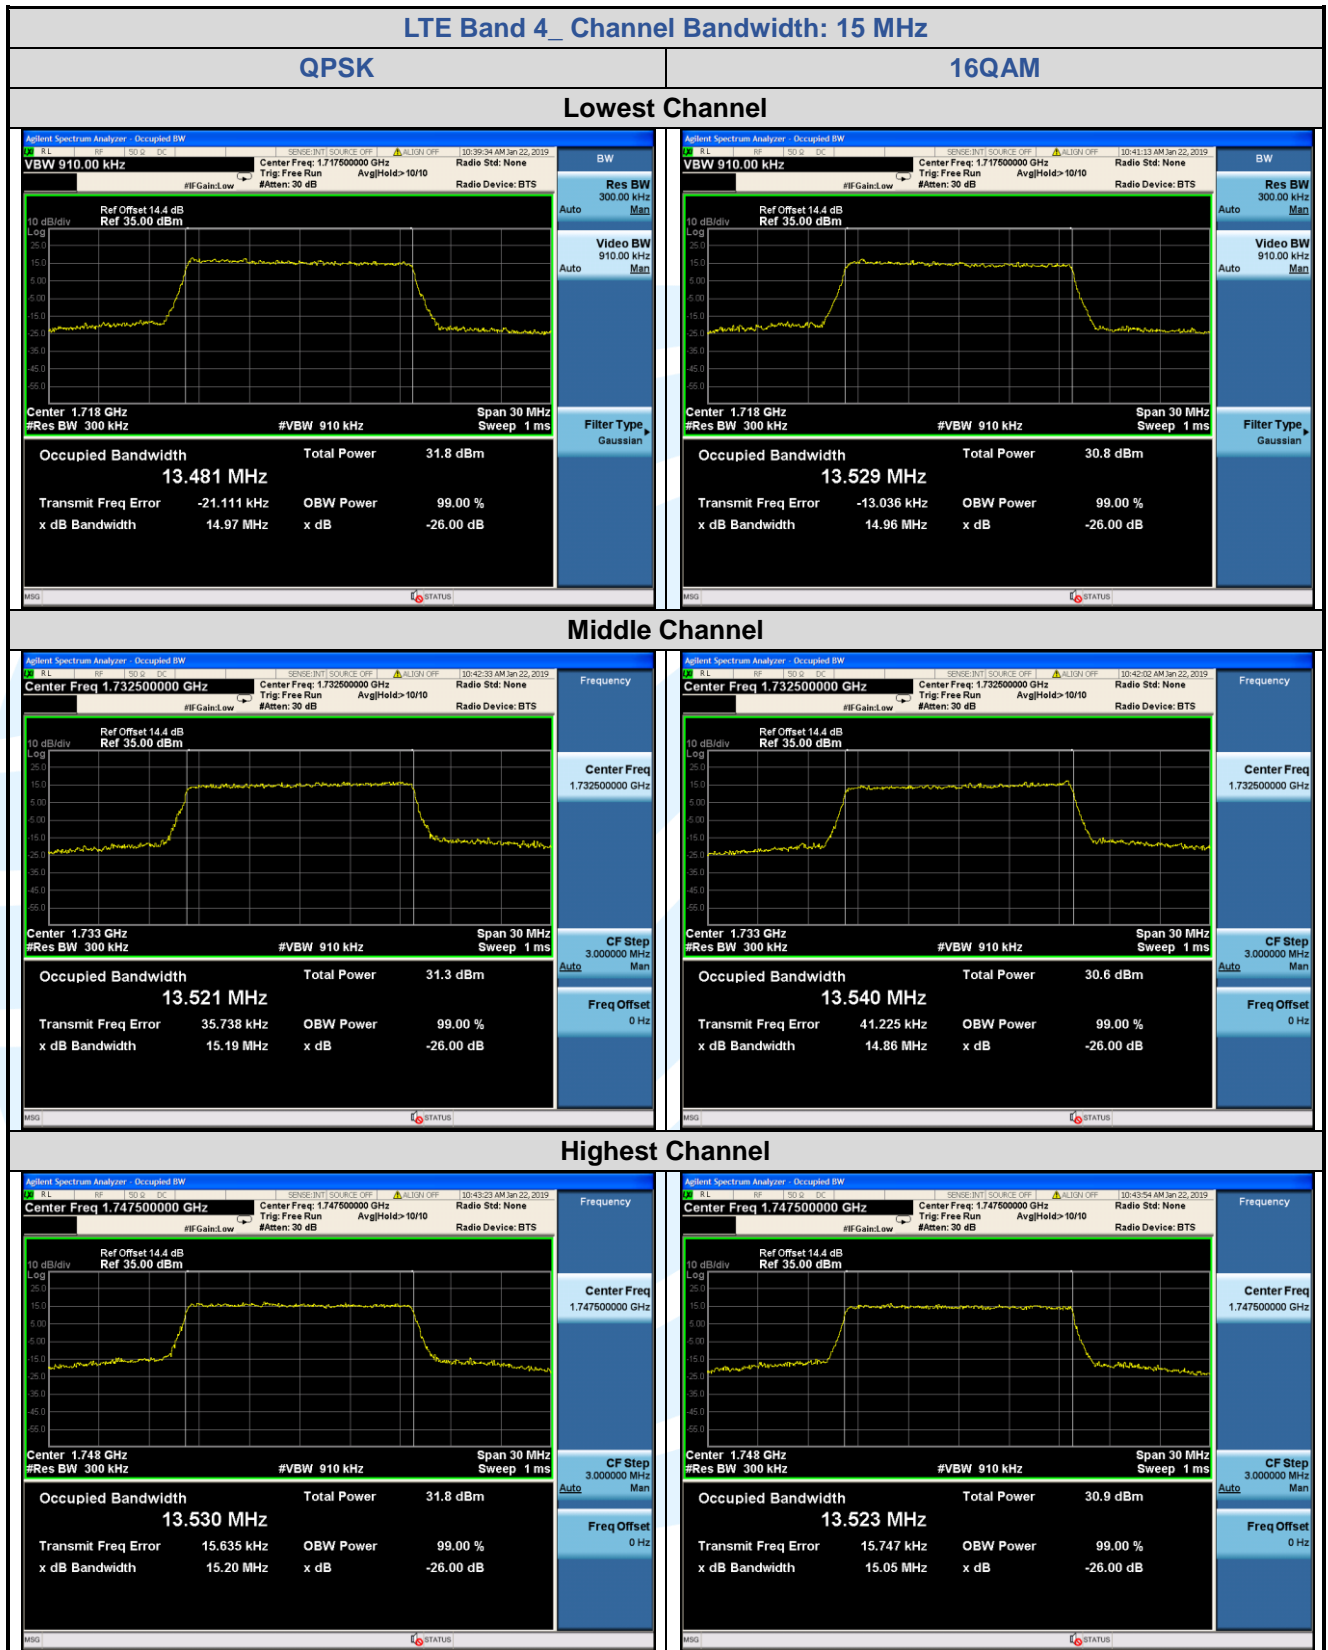

LTE Band 4

LTE Band 4								
Channel	RB Configuration		26 dB BW (MHz)			99% BW (MHz)		
	Size	Offset	QPSK	16QAM	64QAM	QPSK	16QAM	64QAM
Channel Bandwidth: 1.4 MHz								
Lowest	6	0	1.301	1.276	N/A	1.0970	1.0955	N/A
Middle	6	0	1.286	1.316	N/A	1.1016	1.0990	N/A
Highest	6	0	1.292	1.304	N/A	1.0929	1.1009	N/A
Channel Bandwidth: 3 MHz								
Lowest	15	0	2.931	2.933	N/A	2.7021	2.6972	N/A
Middle	15	0	2.935	2.933	N/A	2.7040	2.6935	N/A
Highest	15	0	2.923	2.948	N/A	2.6952	2.6933	N/A
Channel Bandwidth: 5 MHz								
Lowest	25	0	5.165	5.202	N/A	4.5275	4.5489	N/A
Middle	25	0	5.180	5.213	N/A	4.5190	4.5461	N/A
Highest	25	0	5.219	5.154	N/A	4.5209	4.5360	N/A
Channel Bandwidth: 10 MHz								
Lowest	50	0	10.08	10.07	N/A	8.9954	9.0210	N/A
Middle	50	0	10.18	10.04	N/A	9.0257	9.0053	N/A
Highest	50	0	10.24	10.11	N/A	9.0367	9.0031	N/A
Channel Bandwidth: 15 MHz								
Lowest	75	0	14.97	14.96	N/A	13.481	13.529	N/A
Middle	75	0	15.19	14.86	N/A	13.521	13.540	N/A
Highest	75	0	15.20	15.05	N/A	13.530	13.523	N/A
Channel Bandwidth: 20 MHz								
Lowest	100	0	20.16	19.91	N/A	18.073	18.050	N/A
Middle	100	0	20.22	19.89	N/A	18.016	18.053	N/A
Highest	100	0	19.72	19.91	N/A	17.989	17.972	N/A

LTE Band 5

LTE Band 5								
Channel	RB Configuration		26 dB BW (MHz)			99% BW (MHz)		
	Size	Offset	QPSK	16QAM	64QAM	QPSK	16QAM	64QAM
Channel Bandwidth: 1.4 MHz								
Lowest	6	0	1.308	1.282	N/A	1.0999	1.0966	N/A
Middle	6	0	1.286	1.289	N/A	1.1043	1.0948	N/A
Highest	6	0	1.316	1.322	N/A	1.1000	1.1032	N/A
Channel Bandwidth: 3 MHz								
Lowest	15	0	2.940	2.930	N/A	2.7017	2.6927	N/A
Middle	15	0	2.940	2.938	N/A	2.6956	2.6935	N/A
Highest	15	0	2.936	2.922	N/A	2.6979	2.6926	N/A
Channel Bandwidth: 5 MHz								
Lowest	25	0	5.116	5.207	N/A	4.5192	4.5512	N/A
Middle	25	0	5.184	5.181	N/A	4.5325	4.5237	N/A
Highest	25	0	5.153	5.203	N/A	4.5309	4.5554	N/A
Channel Bandwidth: 10 MHz								
Lowest	50	0	10.01	10.08	N/A	8.9944	8.9823	N/A
Middle	50	0	10.18	9.933	N/A	9.0156	8.9927	N/A
Highest	50	0	10.19	10.14	N/A	9.0202	9.0375	N/A