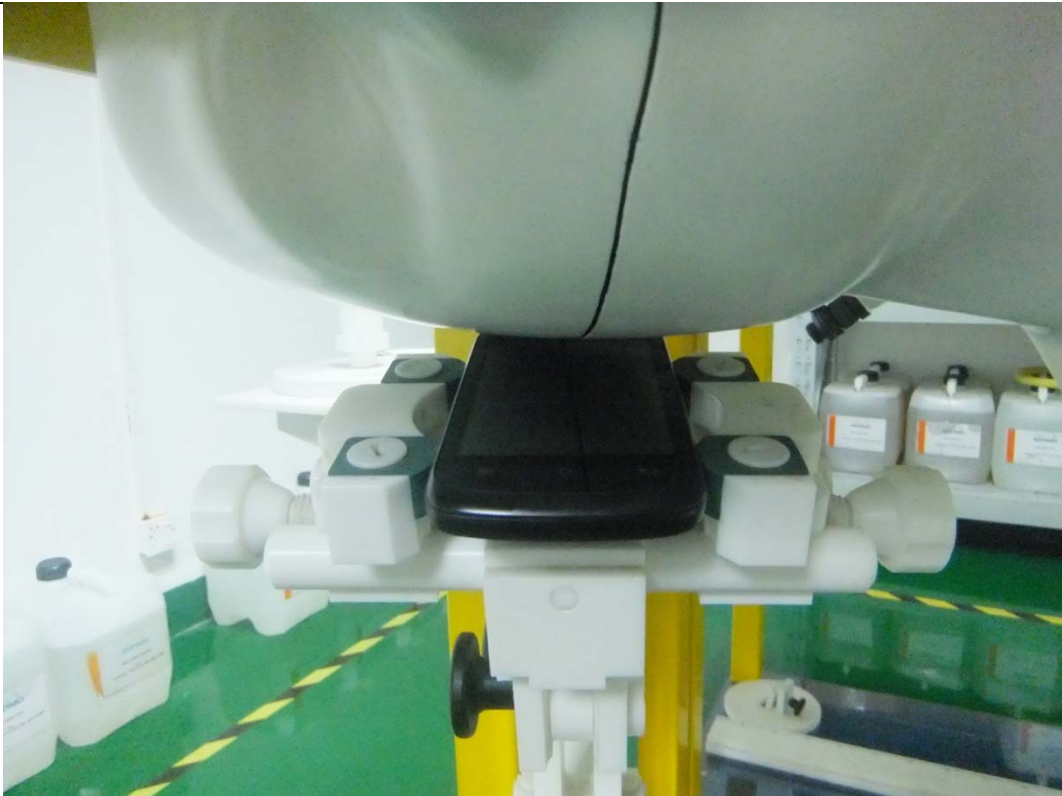

Annex B SAR System PHOTOGRAPHS

Liquid depth $\geq 15\text{cm}$

Annex CSETUP PHOTOGRAPHS

Right Head Touch View

Right Head Tilt View

Left Head Touch View

Left Head Tilt View

Body Setup Photo (LCD UP)

Body Setup Photo (LCD DOWN)

Body Setup Photo (RIGHT EDGE)

Body Setup Photo (LEFT EDGE)

Body Setup Photo (BOTTOM EDGE)