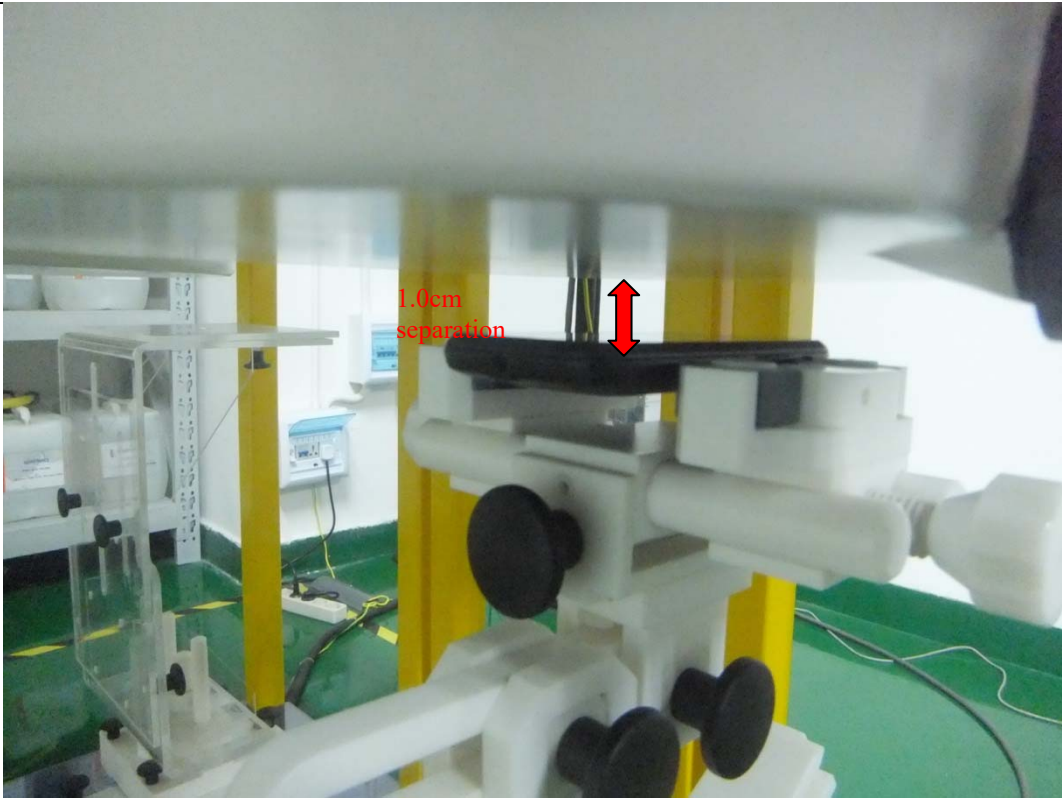

Annex B SAR System PHOTOGRAPHS

Liquid depth $\geq 15\text{cm}$

Annex CSETUP PHOTOGRAPHS

Right Head Touch View

Right Head Tilt View

Left Head Touch View

Left Head Tilt View

Body Setup Photo (LCD UP)

Body Setup Photo (LCD DOWN)

Body Setup Photo (RIGHT EDGE)

Body Setup Photo (LEFT EDGE)

Body Setup Photo (BOTTOM EDGE)