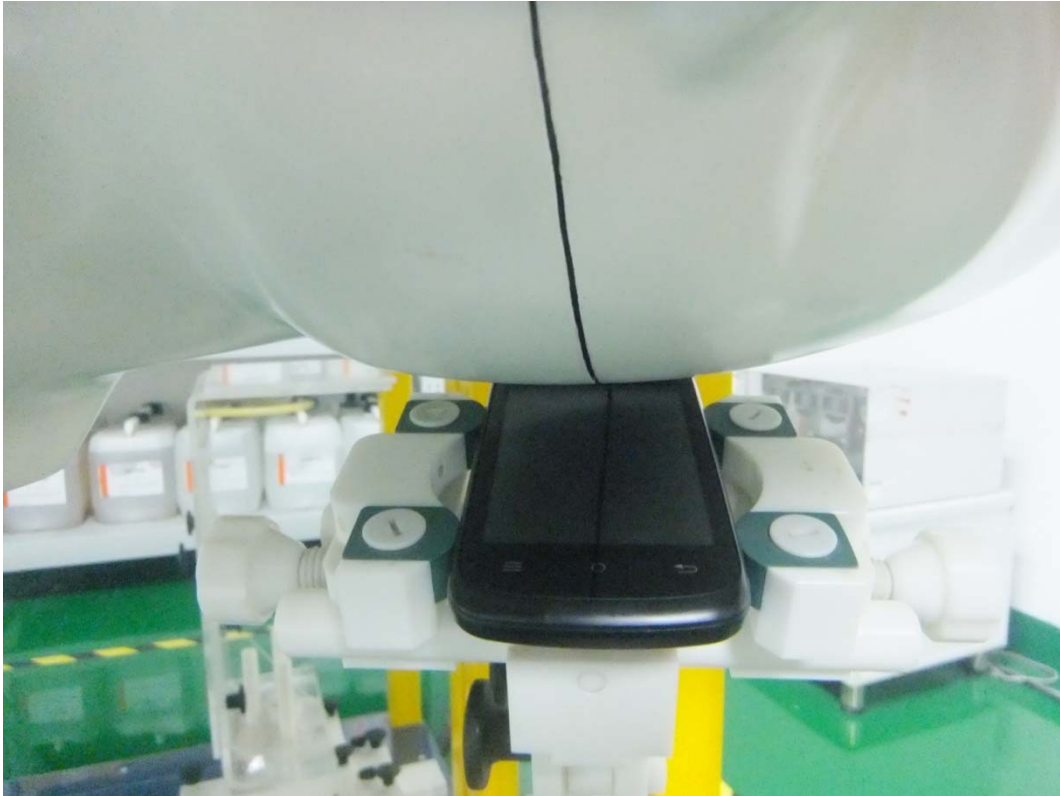

Annex B SAR System PHOTOGRAPHS

Liquid depth $\geq 15\text{cm}$

Annex CSETUP PHOTOGRAPHS

Right Head Touch View

Right Head Tilt View

Left Head Touch View

Left Head Tilt View

Body Setup Photo (LCD UP)

Body Setup Photo (LCD DOWN)

Body Setup Photo (RIGHT EDGE)

Body Setup Photo (LEFT EDGE)

Body Setup Photo (BOTTOM EDGE)