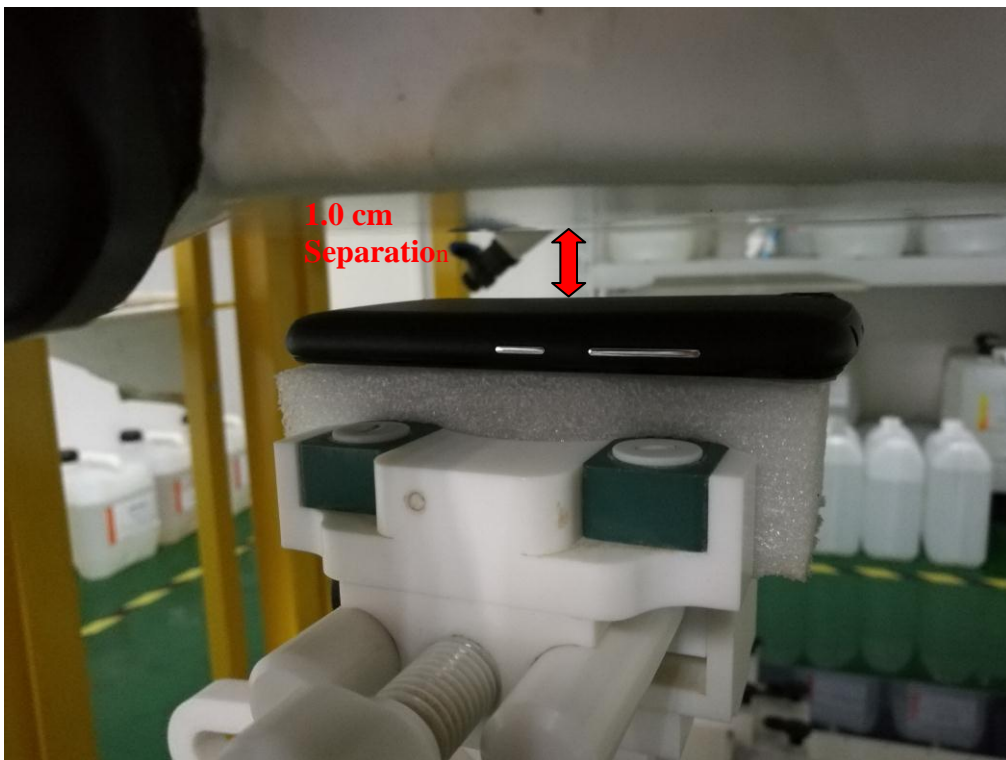

**Annex B SAR System PHOTOGRAPHS**

Liquid depth  $\geq 15\text{cm}$

**Annex C SETUP PHOTOGRAPHS**

**Right Head Touch View**

**Right Head Tilt View**

**Left Head Touch View**

**Left Head Tilt View**

Body Setup Photo (LCD UP)

Body Setup Photo (LCD DOWN)

**Body Setup Photo (LCD Left)**

**Body Setup Photo (LCD Right)**

Body Setup Photo (LCD BOTTOM)

Body Setup Photo (LCD Top)