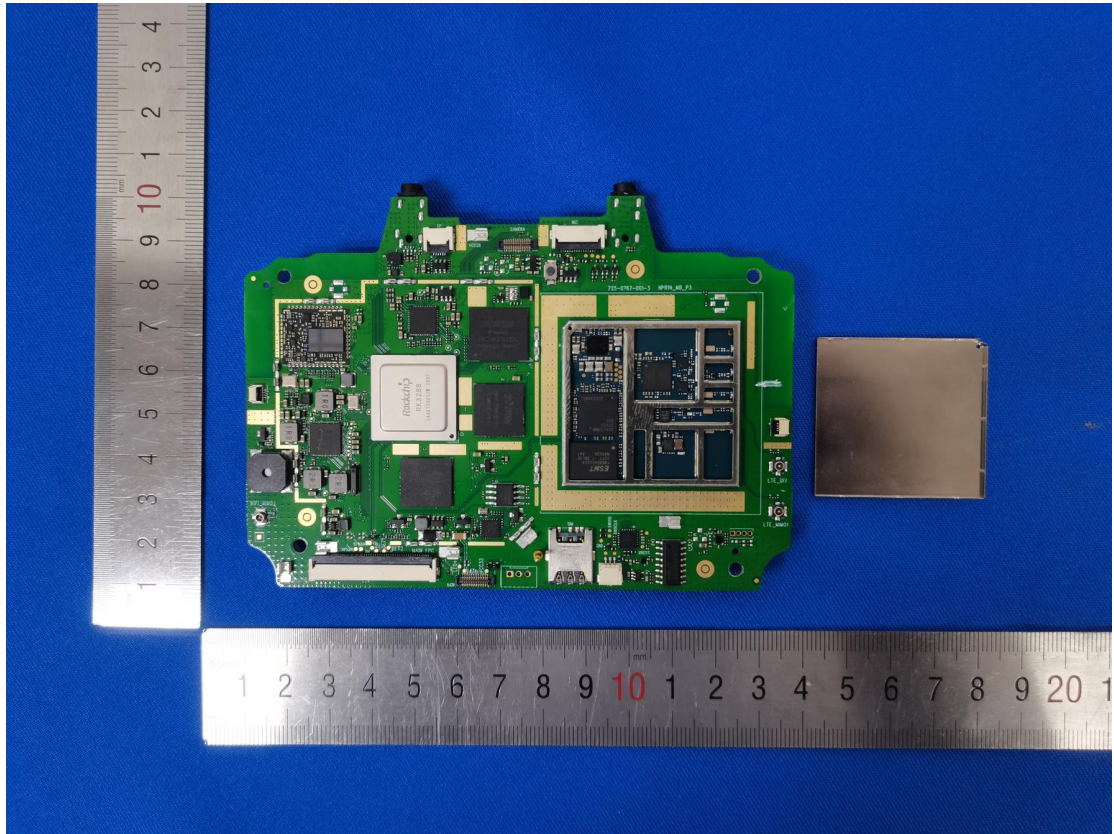

Internal Photos

Great Power 2020 08 25

Rechargeable Li-ion Battery

GS7298101 8000mAh 3.8V

30 4Ah 110P2 99/102-2

SN P4200082500025