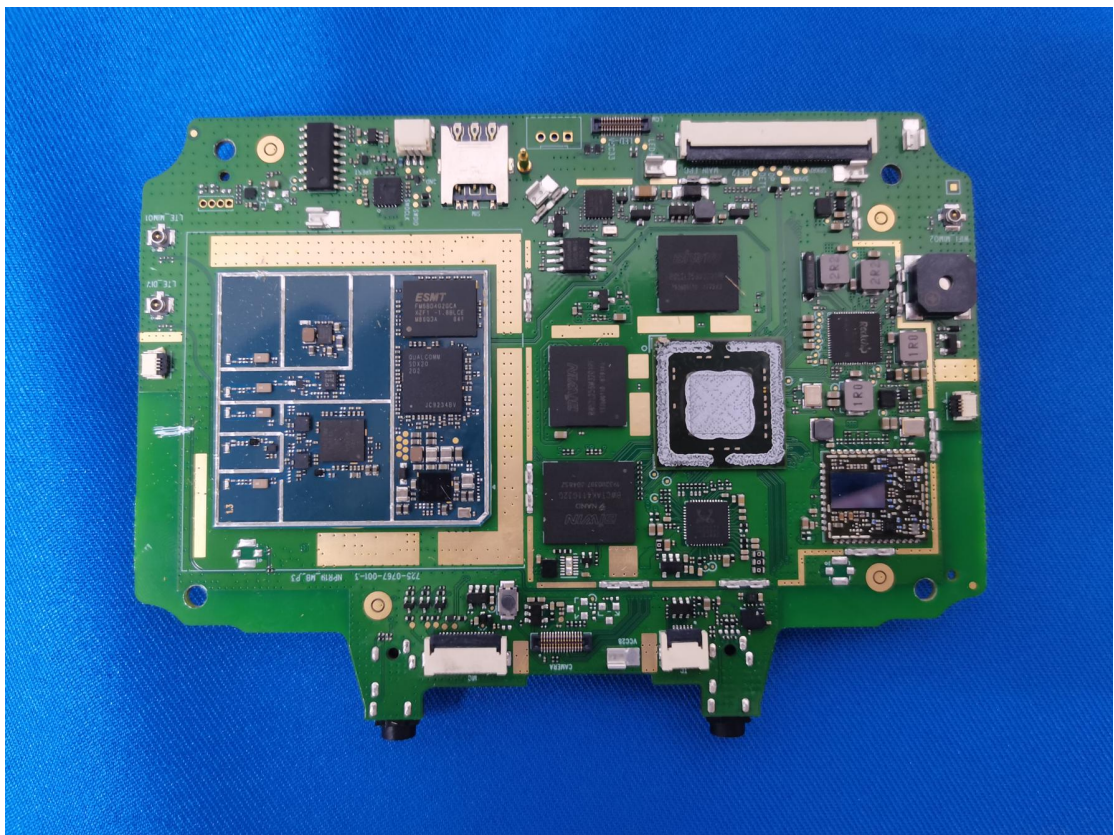

Internal Photos

Great Power 2020 08 25

Rechargeable Li-ion Battery

GS7298101 8000mAh 3.8V

30 4Ah 110P2 99/102-2

SN P4200082500025