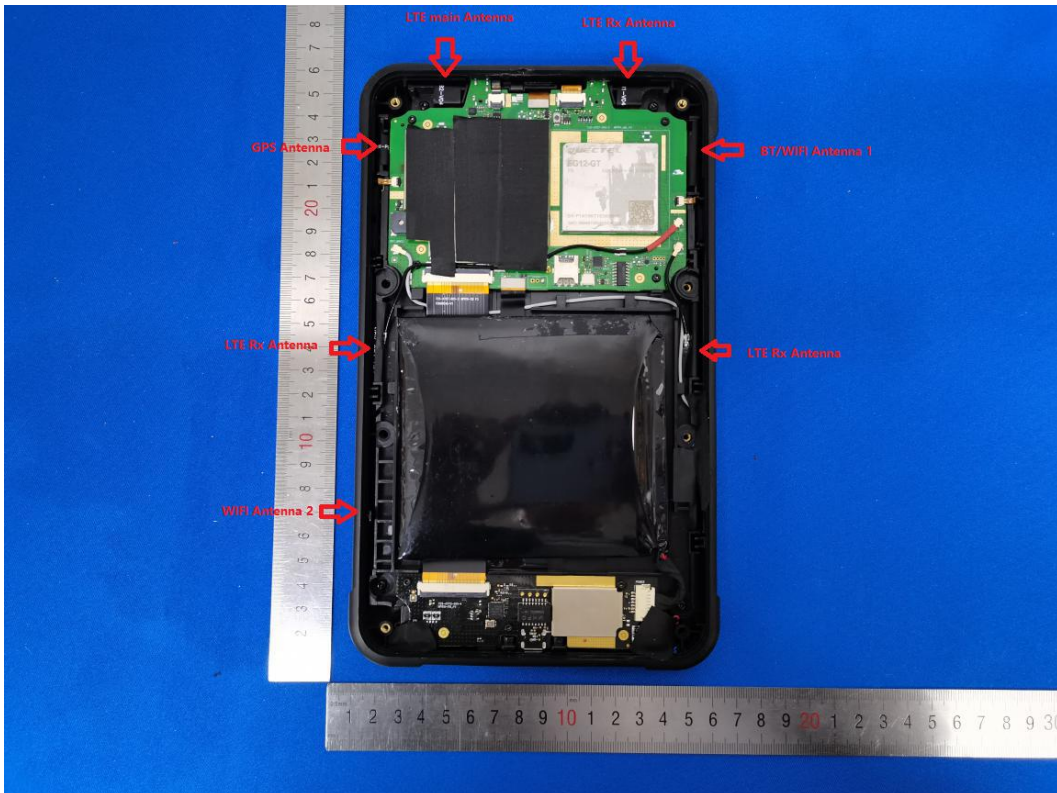

Internal Photos

Great Power 2020 08 25

Rechargeable Li-ion Battery

GS7298101 8000mAh 3.8V

30 4Ah 110P2 99/102-2

SN P4200082500025