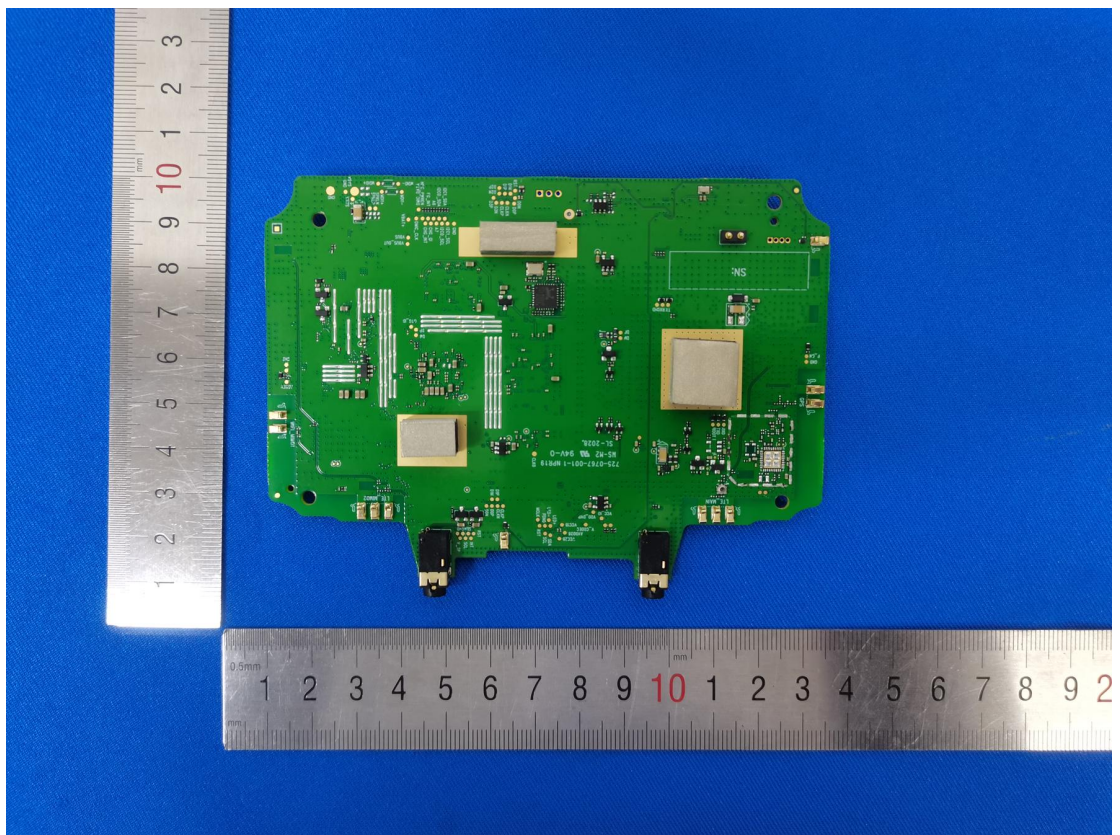

Internal Photos

Great Power 2020 08 25

Rechargeable Li-ion Battery

GS7298101 8000mAh 3.8V

30 4Ah 110P2 99/102-2

SN P4200082500025