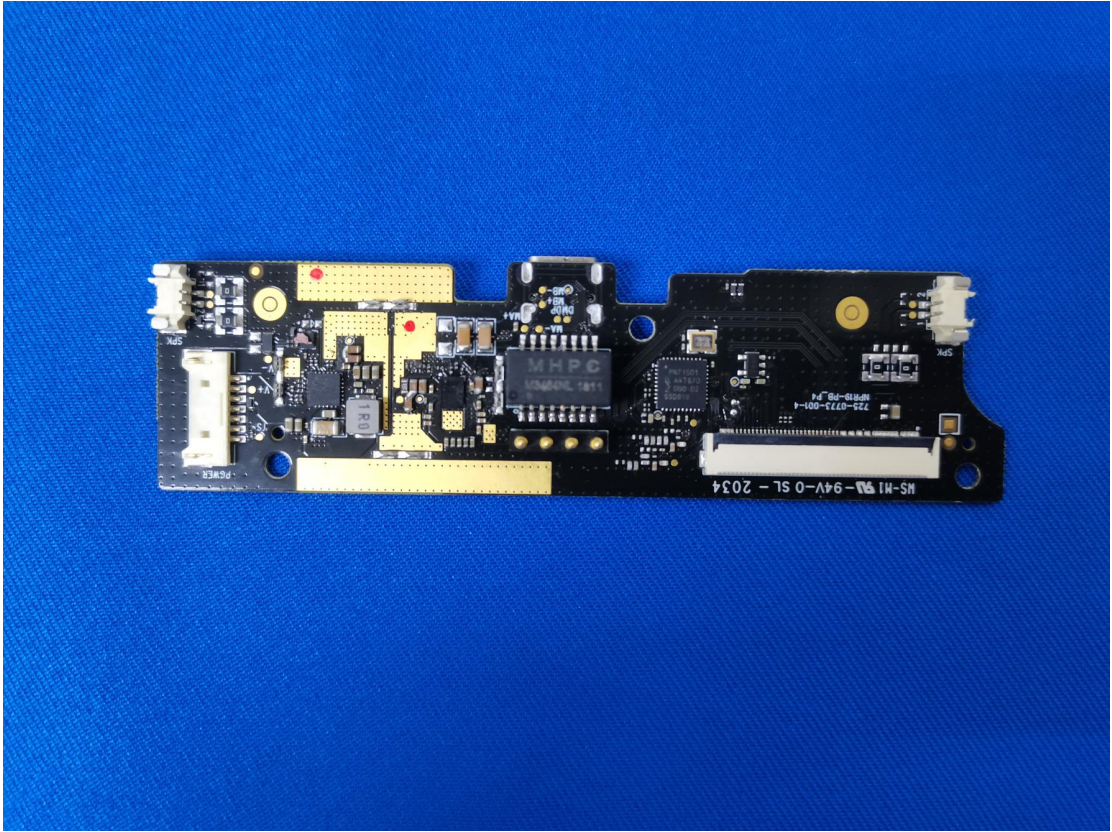

Internal Photos

Great Power 2020 08 25

Rechargeable Li-ion Battery

GS7298101 8000mAh 3.8V

30 4Ah 110P2 99/102-2

SN P4200082500025