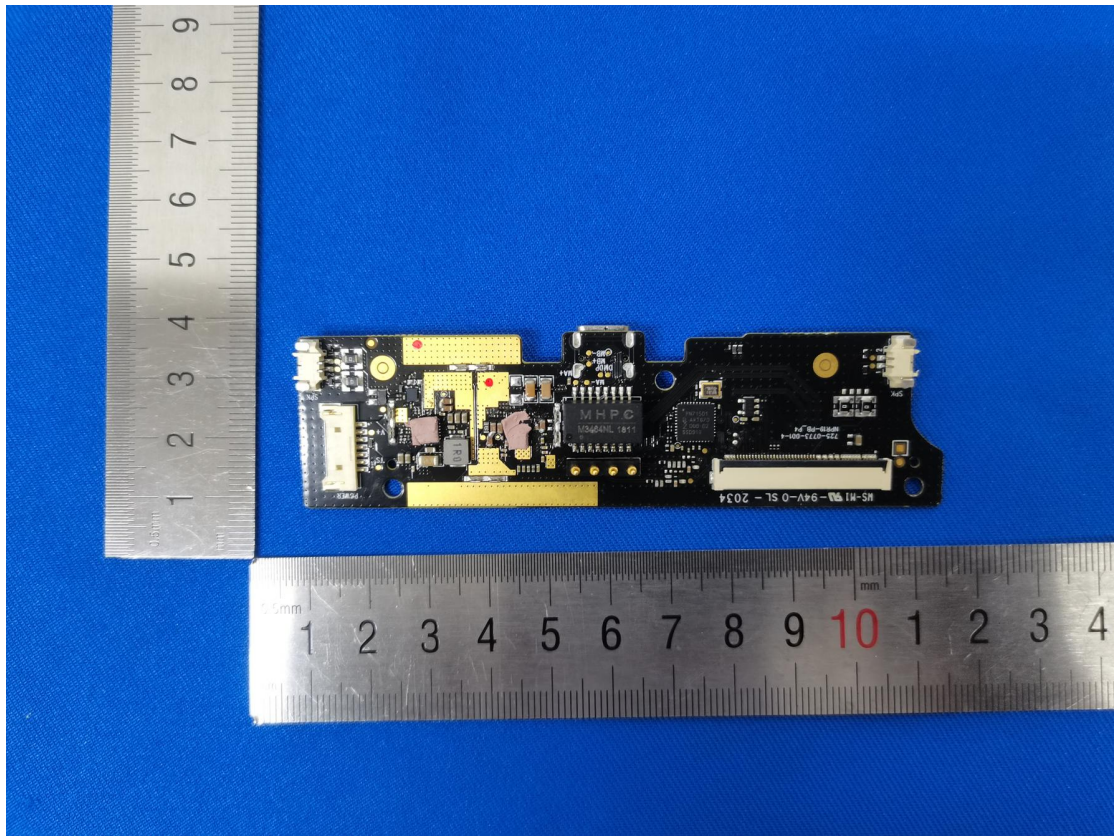

Internal Photos

Great Power 2020 08 25

Rechargeable Li-ion Battery

GS7298101 8000mAh 3.8V

30 4Ah 110P2 99/102-2

SN P4200082500025