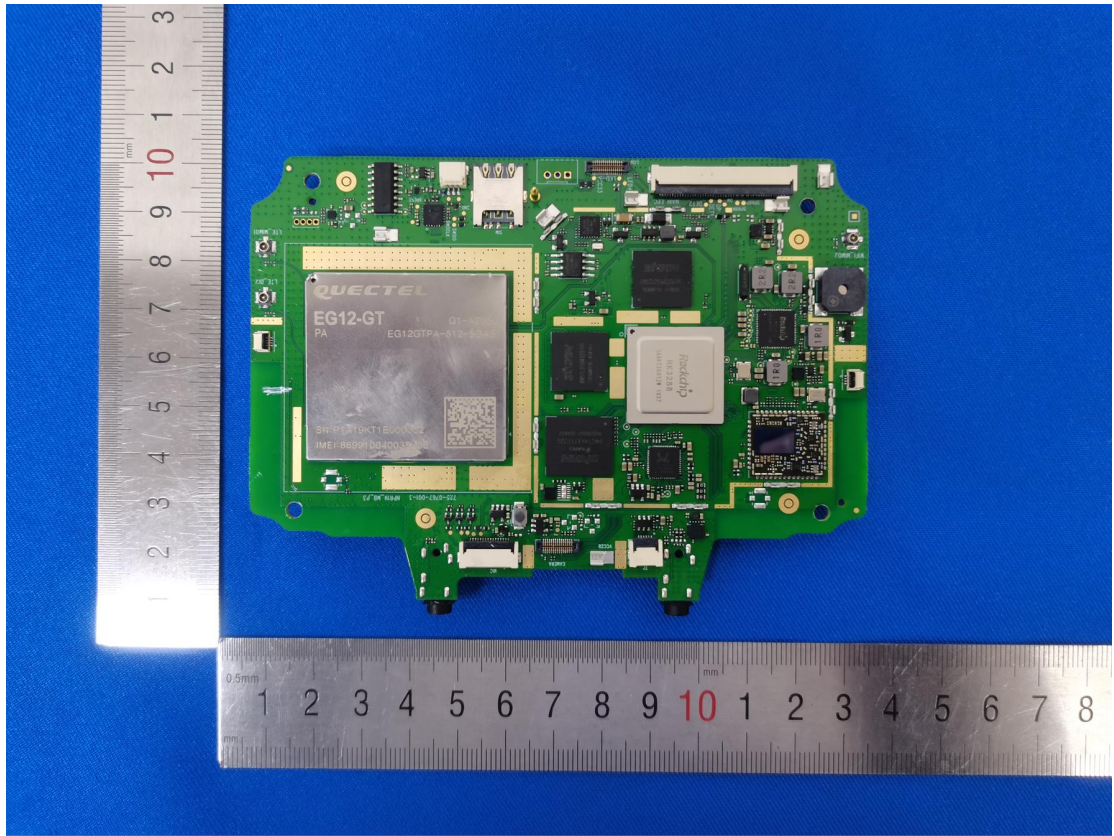

Internal Photos

Great Power 2020 08 25

Rechargeable Li-ion Battery

GS7298101 8000mAh 3.8V

30 4Ah 110P2 99/102-2

SN P4200082500025