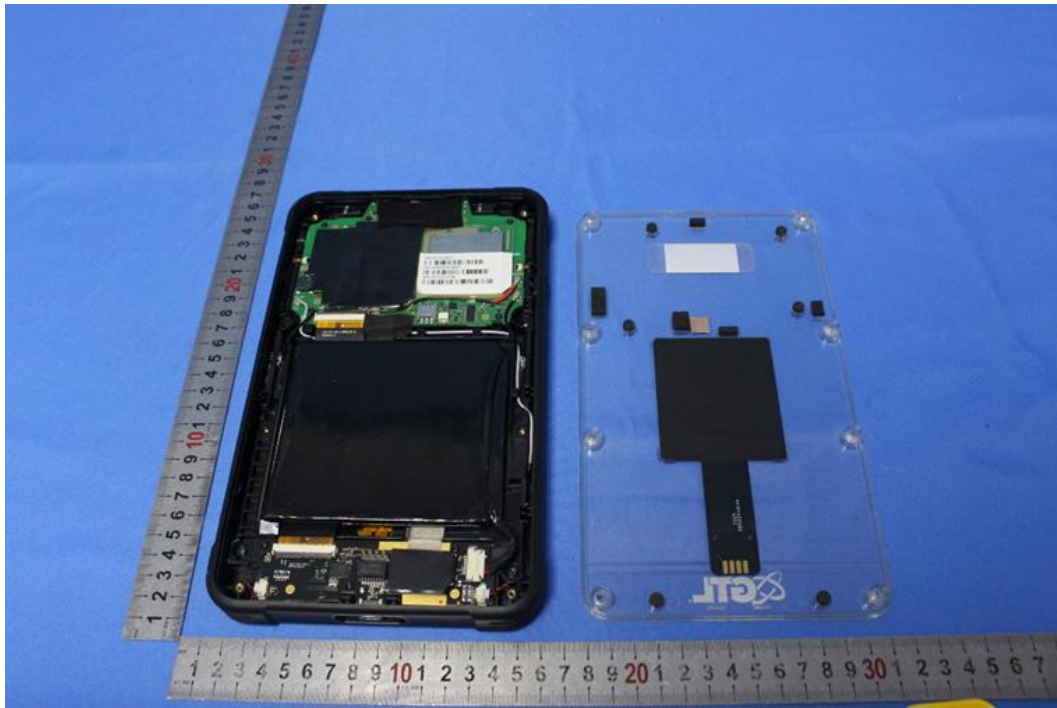

Internal Photos

Great Power 2020 08 25

Rechargeable Li-ion Battery

GS7298101 8000mAh 3.8V

30 4Ah 110P2 99/102-2

SN P4200082500025