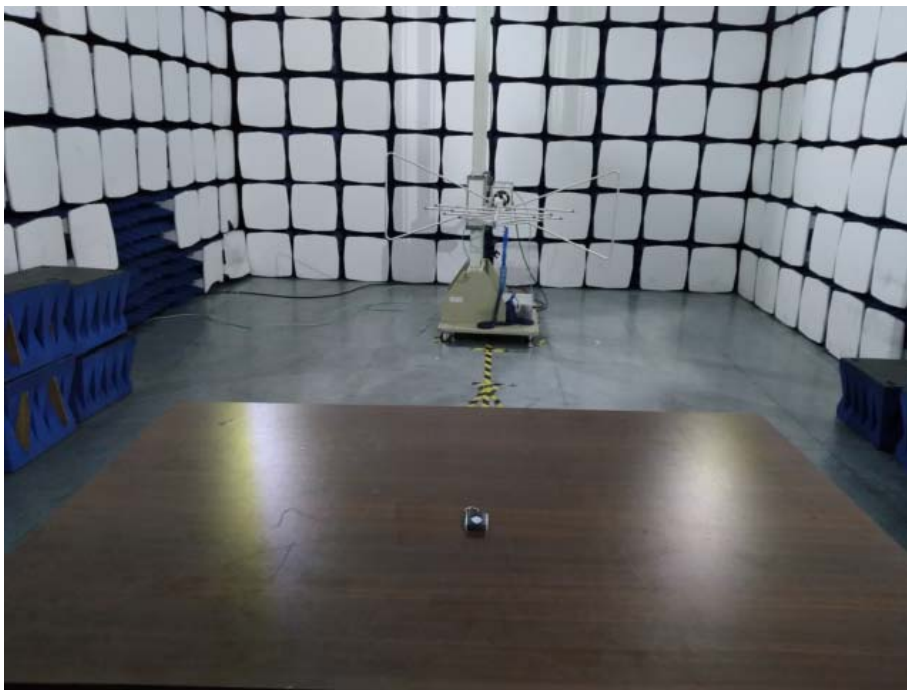

FCC ID: 2AILY-CO7 Test Setup Photos

Radiated emission below 30MHz

Radiated emission 30MHz~1GHz

Radiated emission above 1GHz