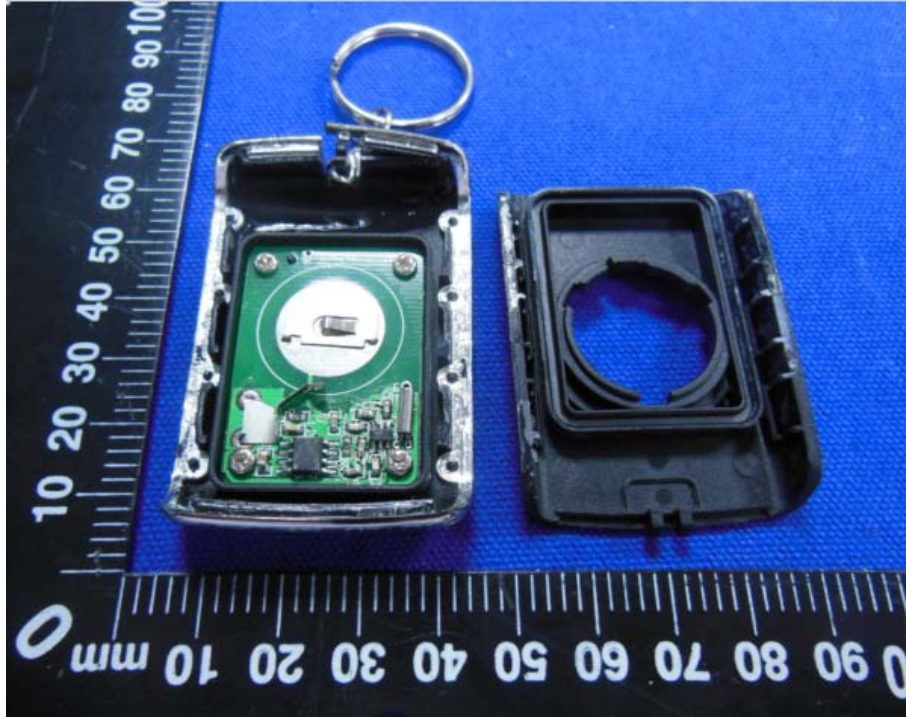

FCC ID: 2AILY-CO7

Internal Photographs: 6071762

EUT - Open View

EUT - PCB View

Antenna Location

EUT –PCB View