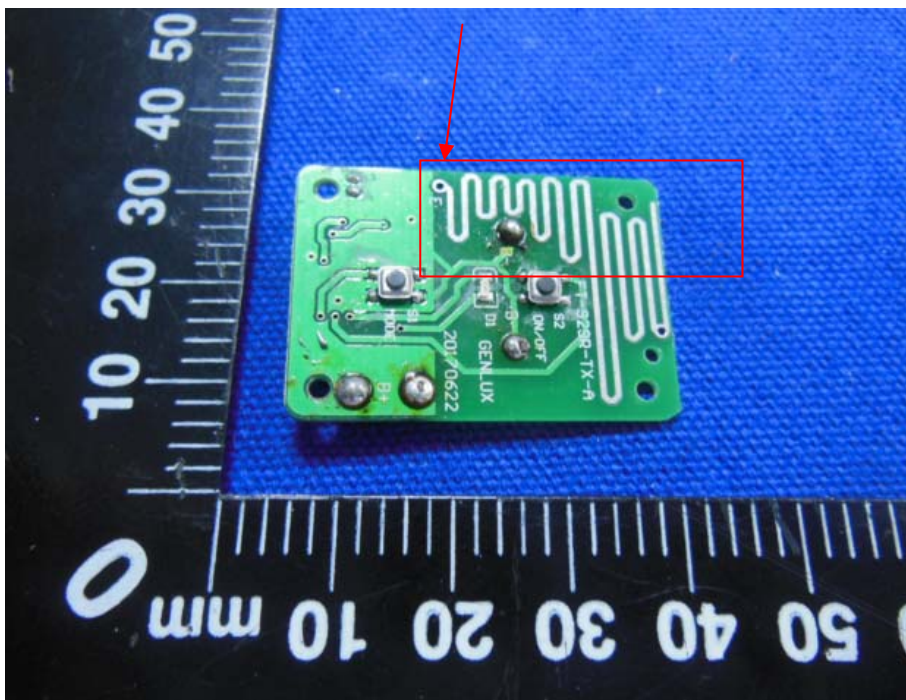

FCC ID: 2AILY-CO7

Internal Photographs: 6071762

EUT - Open View

EUT - PCB View

Antenna Location

EUT –PCB View