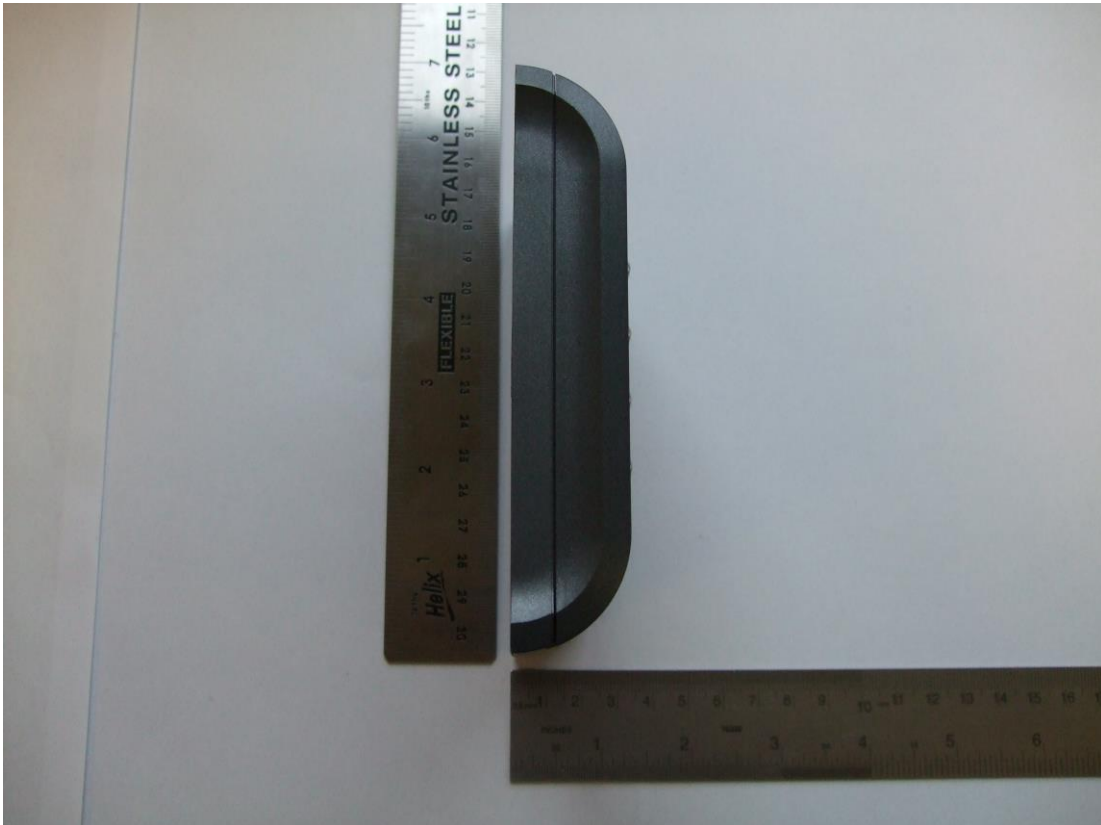

## ACTpro 1050e External

1. Front.

2. Left side surface mount.

3. Left side flush mount.

4. Right side surface mount.

Access Control Technology

5. Right side flush mount.

6. Rear.