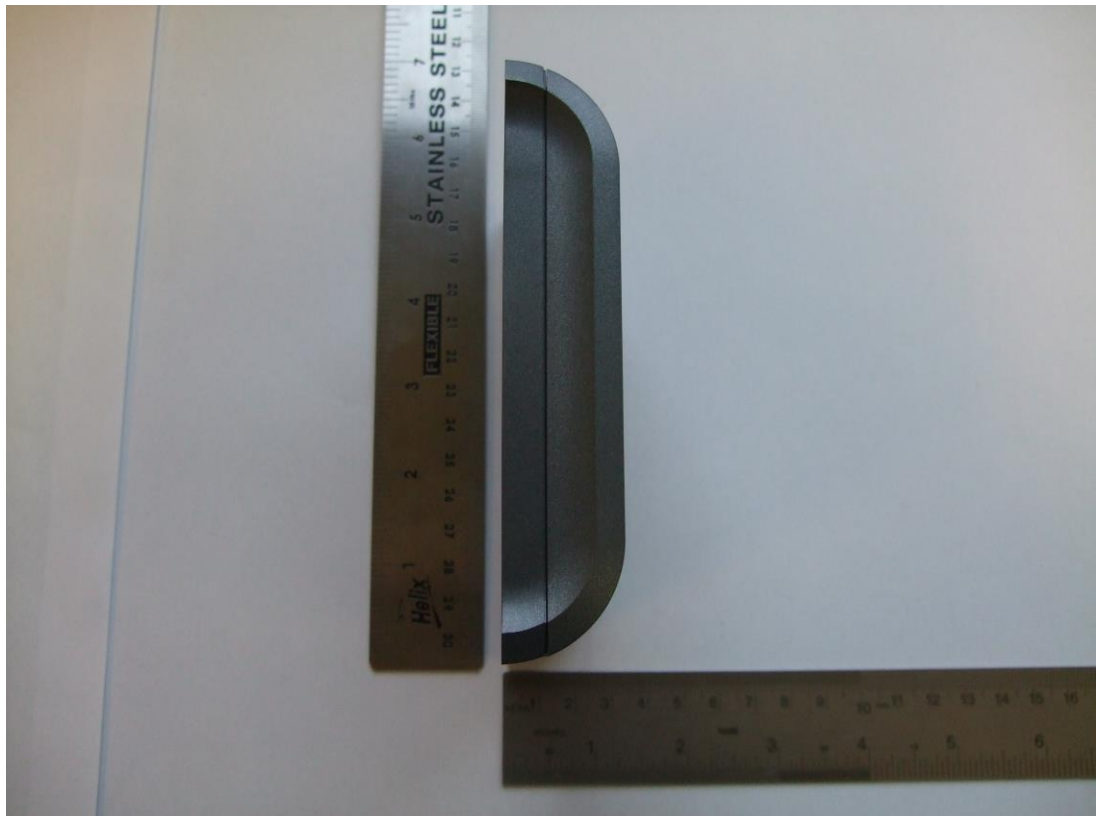

## ACTpro 1040e External

1. Front.

2. Left side surface mount.

3. Left side flush mount.

4. Right side surface mount.

5. Right side flush mount.

6. Rear.