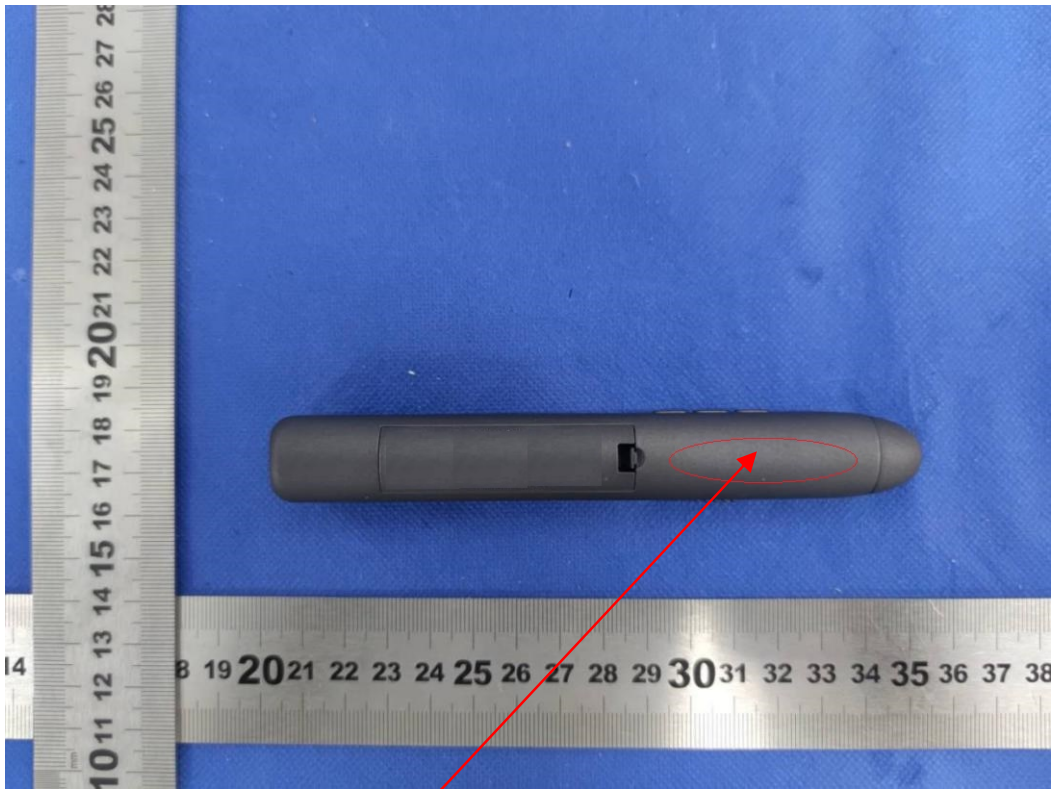

Label and Label Location

FCC ID: 2AIL4-PC276A

L\*W: 10mm\*7mm

white font on a Black label