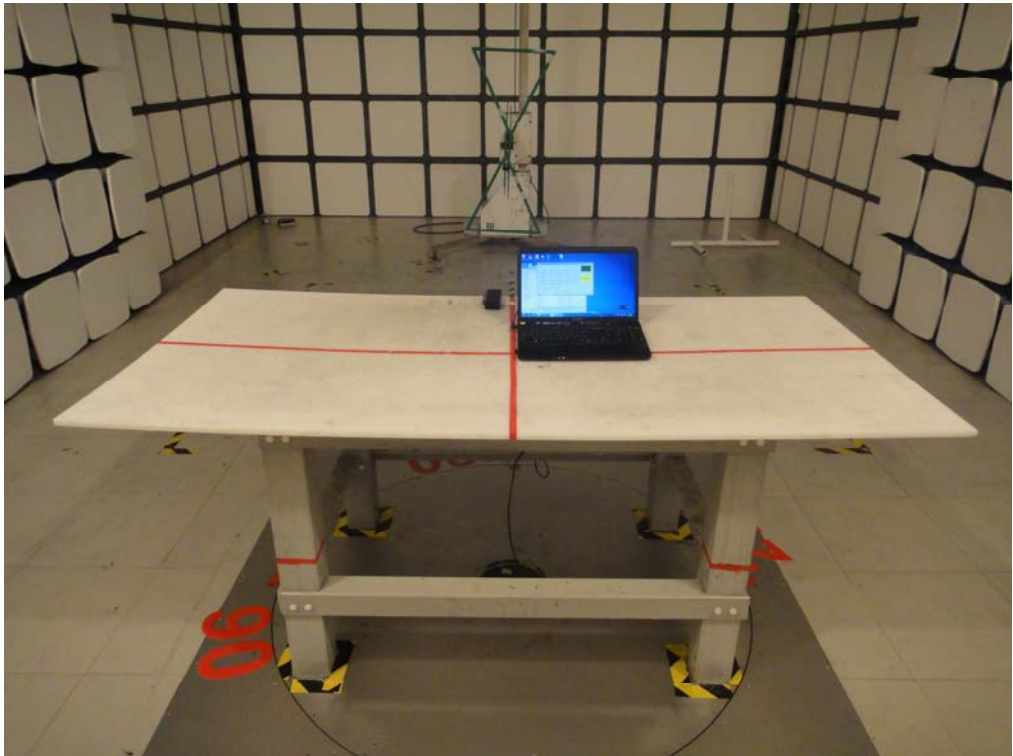

TEST SETUP PHOTOGRAPHS OF EUT

AC POWER LINE CONDUCTED EMISSION TEST

Front View

Side View

RADIATED EMISSION TEST

Below 1GHz

Above 1GHz