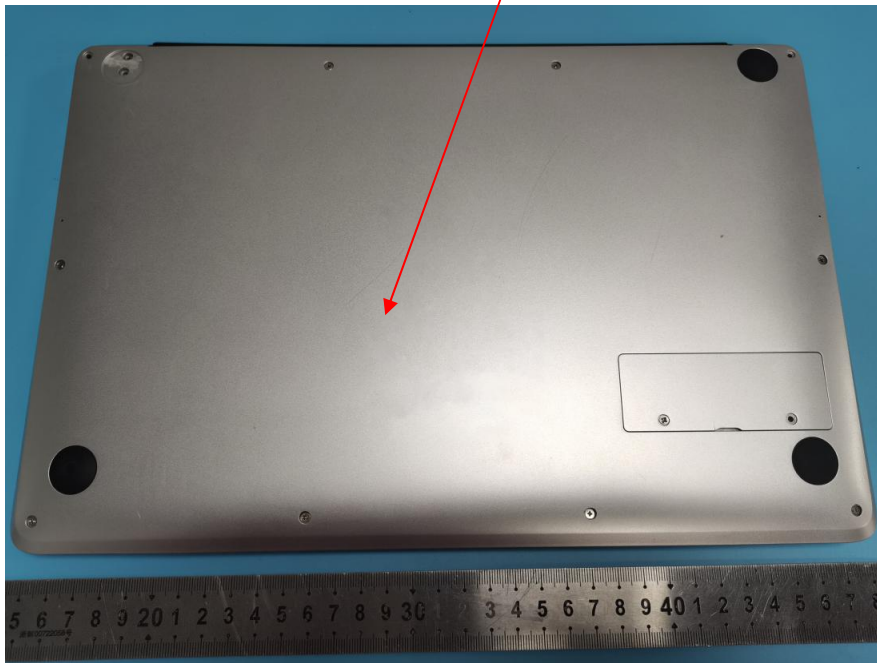

EXHIBIT A - FCC ID LABEL AND LOCATION

FCC ID Label

FCC ID: 2AIKX-T90

FCC ID Label Location Information

The label shown shall be permanently affixed at a conspicuous location on the device and be readily visible to the user at the time purchase (Labeling requirements per 2.925)