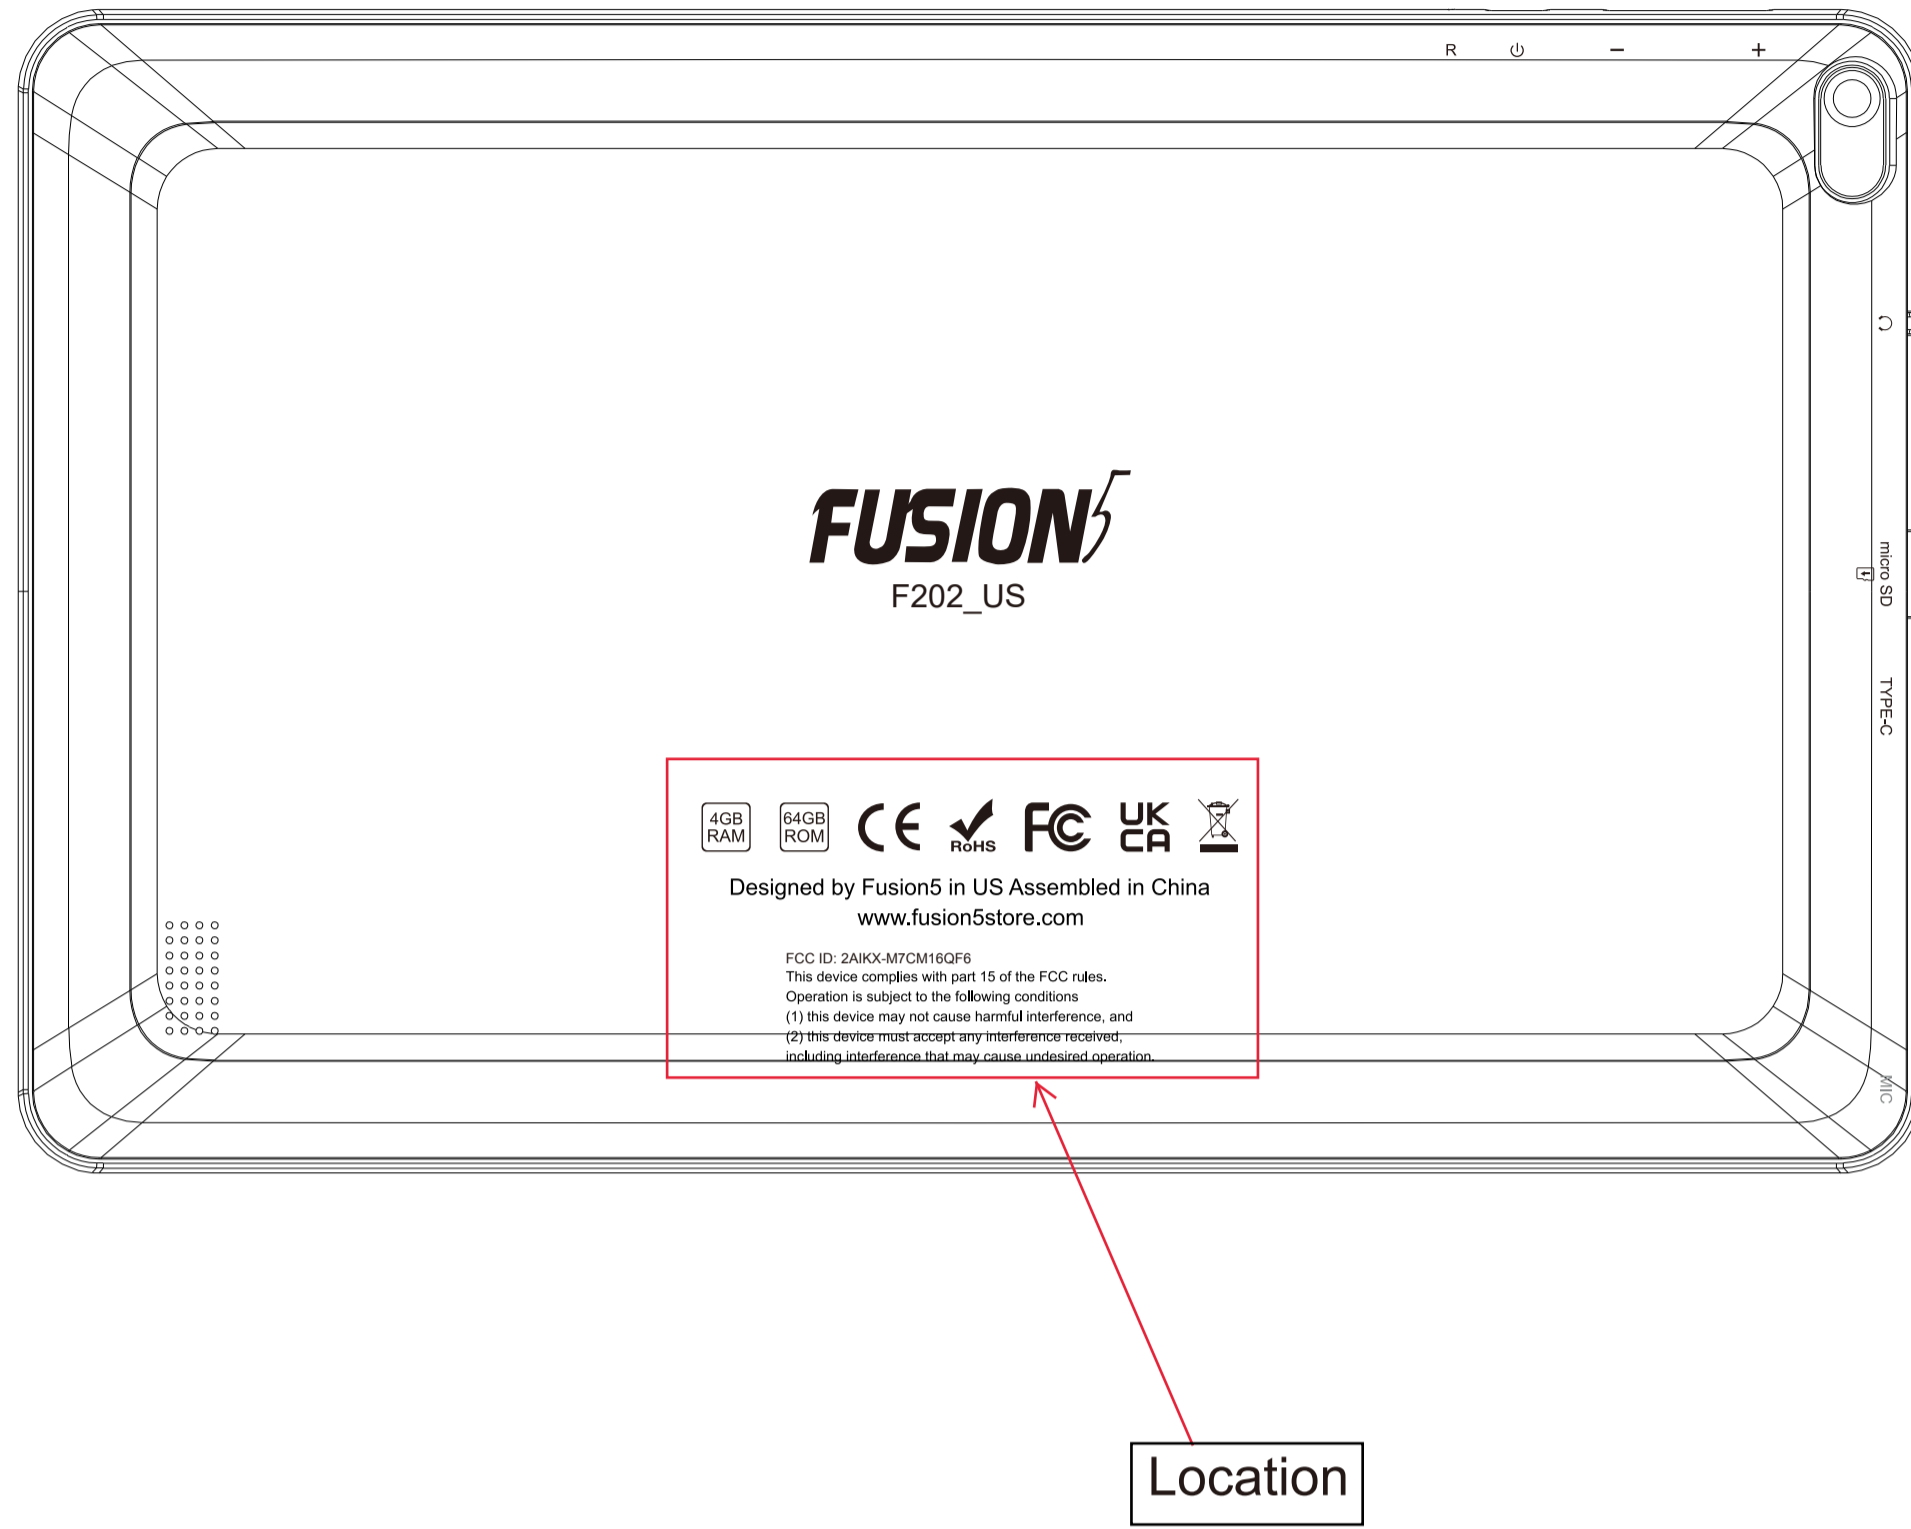

Label Artwork and Location  
Model: F202\_US

Label and Location:

Size: L\*W=70\*50mm