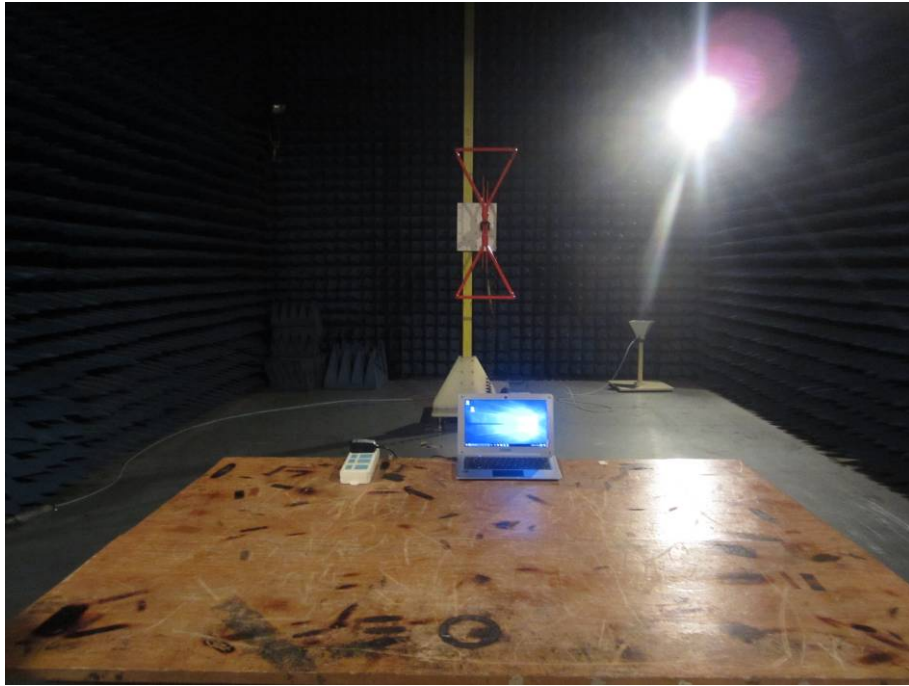

Model No.: T50

RADIO FREQUENCY

AC POWER LINE CONDUCTED EMISSION

Model No.: T50

RADIATED EMISSION TEST SETUP (30 MHz to 1 GHz) FROM 1M-HEIGHT TEST TABLE

RADIATED EMISSION TEST SETUP (ABOVE 1 GHz) FROM 1.5M-HEIGHT TEST TABLE