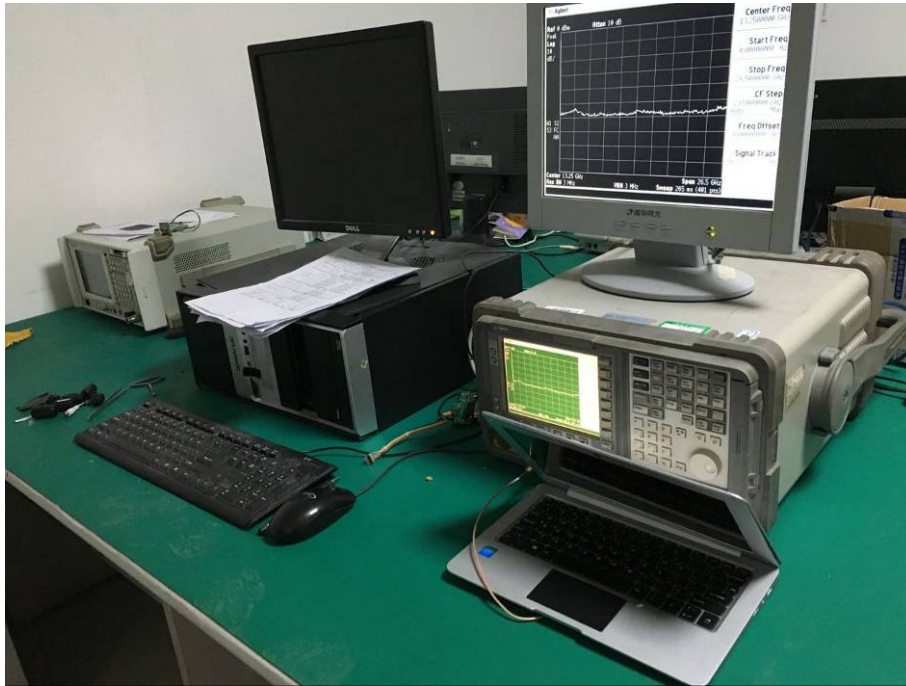

Model No.: T50

RADIO FREQUENCY

AC POWER LINE CONDUCTED EMISSION

Model No.: T50

RADIATED EMISSION TEST SETUP (30 MHz to 1 GHz) FROM 1M-HEIGHT TEST TABLE

RADIATED EMISSION TEST SETUP (ABOVE 1 GHz) FROM 1.5M-HEIGHT TEST TABLE