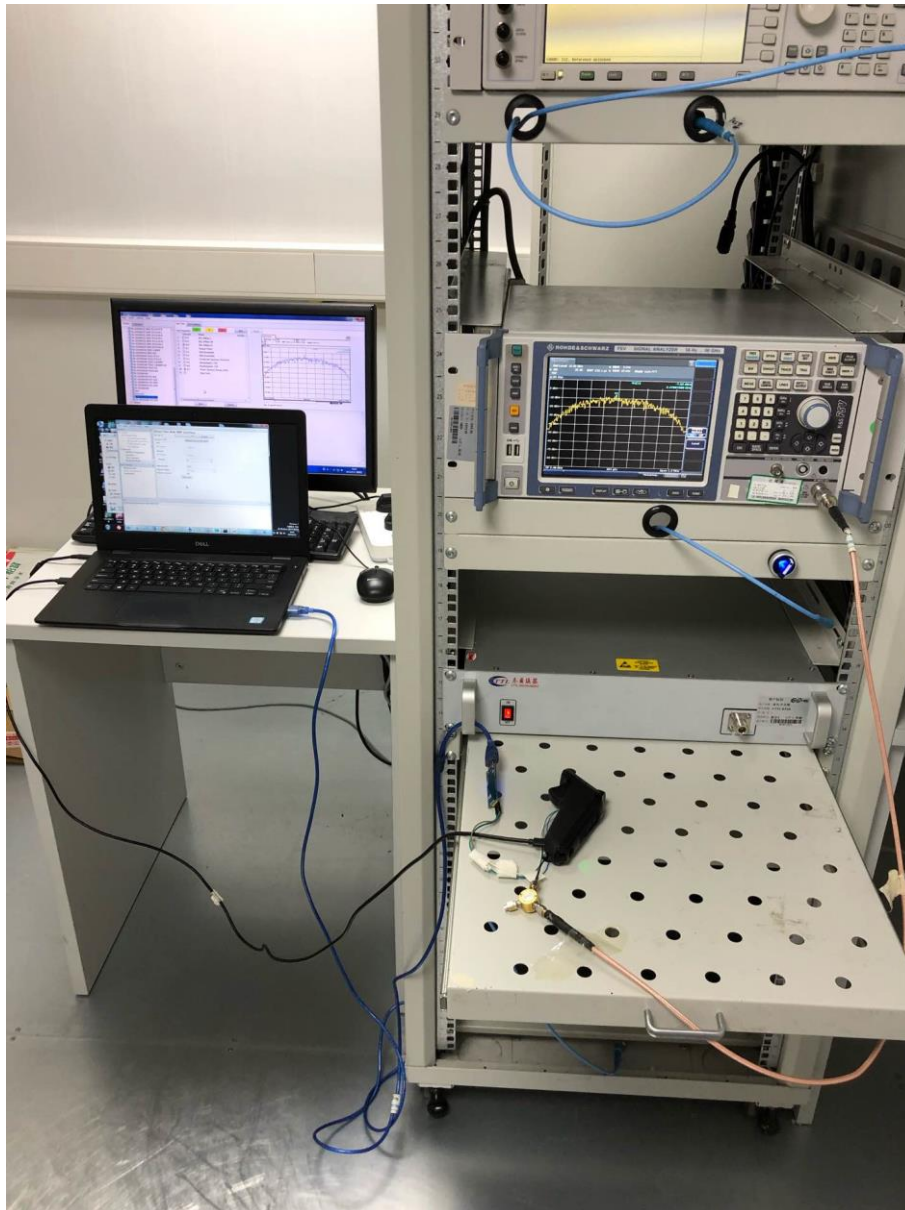

ANNEX B TEST SETUP PHOTOS

B.1 Radiated Test Photo

Below 30MHz

30MHz-1 GHz

Close-up

Above 1GHz

Close-up

B.2 Conducted Test Photo

Conducted Test-BLE

B.3 Conducted Emissions

Test Photo 1

Test Photo 2