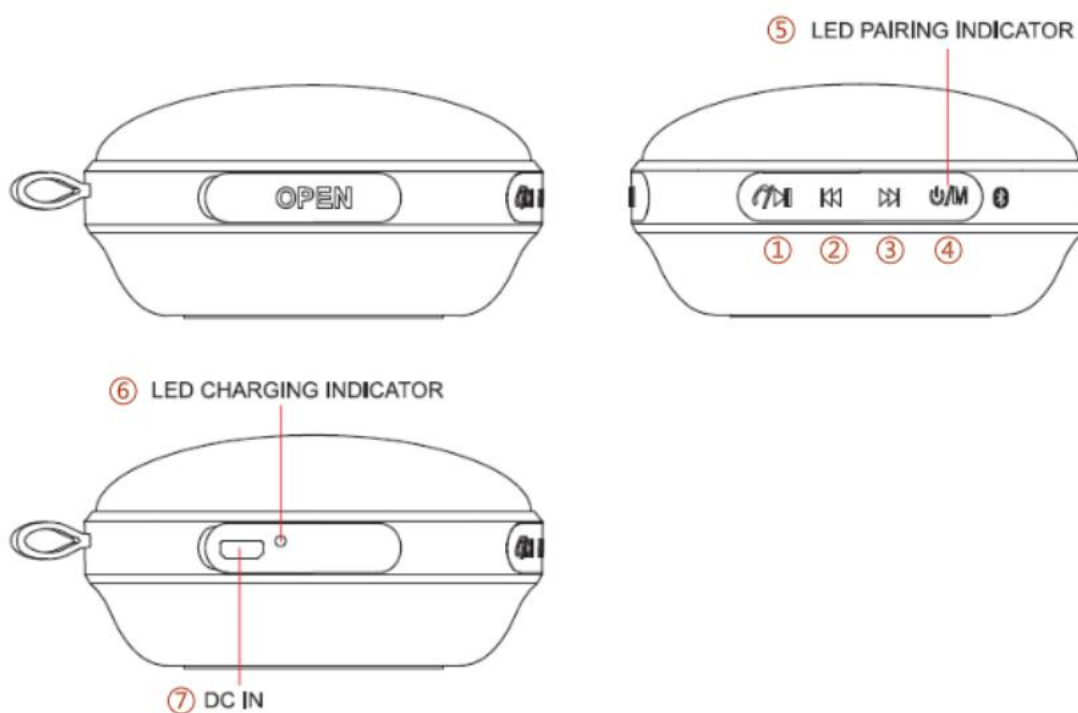

USER MANUAL

ISBW8

FABRIC WATER-RESISTANT BLUETOOTH SPEAKER

Feature:

- Fabric grills, fabulous touch.
- IPX4 water-resistant, on matter it is rainy day or not, enjoy your favorite music in any time and any where.
- Light weight, hook designed for convenience and light weight carrying.
- Compatible with all Bluetooth enabled smartphones, tables and laptops.

Package includes:

Bluetooth speaker x1

Charging cable x1

User manual x1

Carabiner x1

Key and Connection: