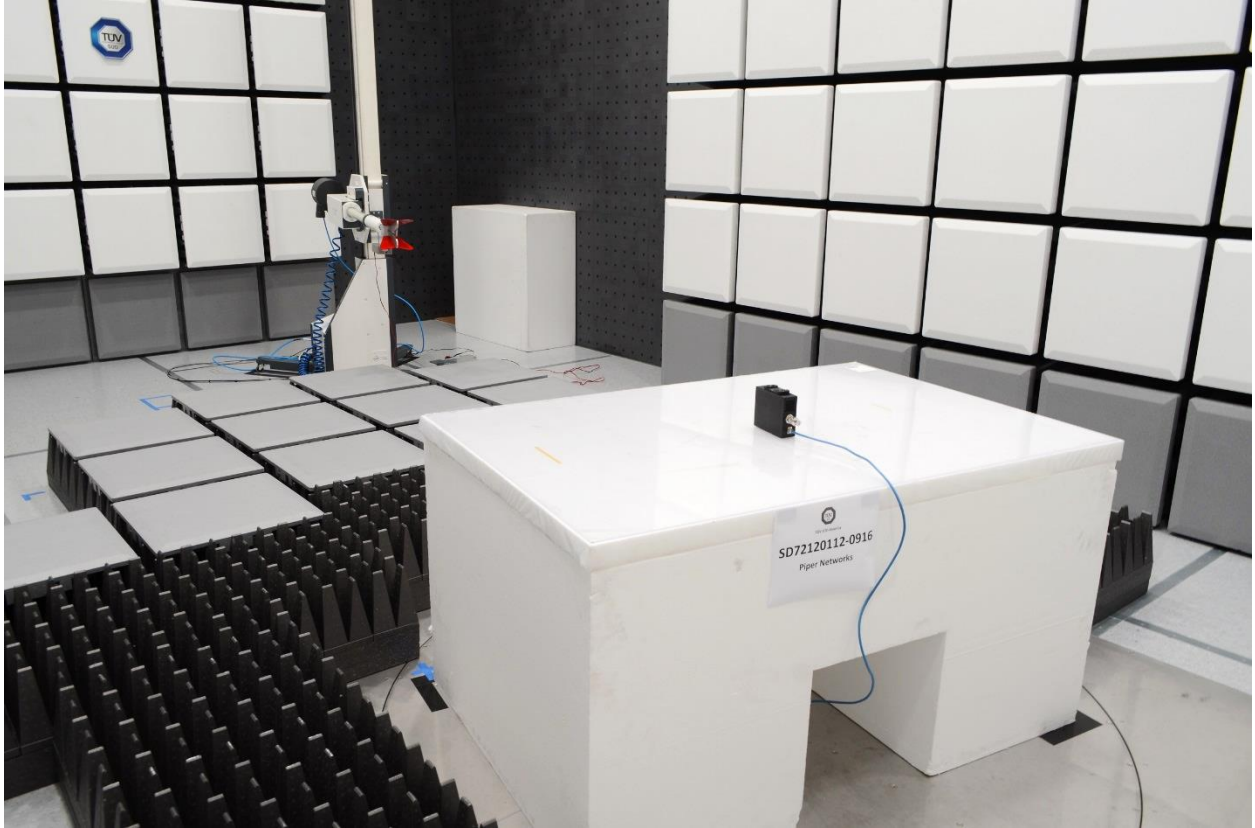

**FCC ID: 2AIK7-SG1001**

**Model: SG1001**

**Radiated Emissions Test Setup (below 1 GHz Front)**

**Radiated Emissions Test Setup (below 1 GHz Back)**

**Radiated Emissions Test Setup (above 1GHz Front)**

**Radiated Emissions Test Setup (above 1GHz Back)**

**Conducted Antenna Port Test Setup**