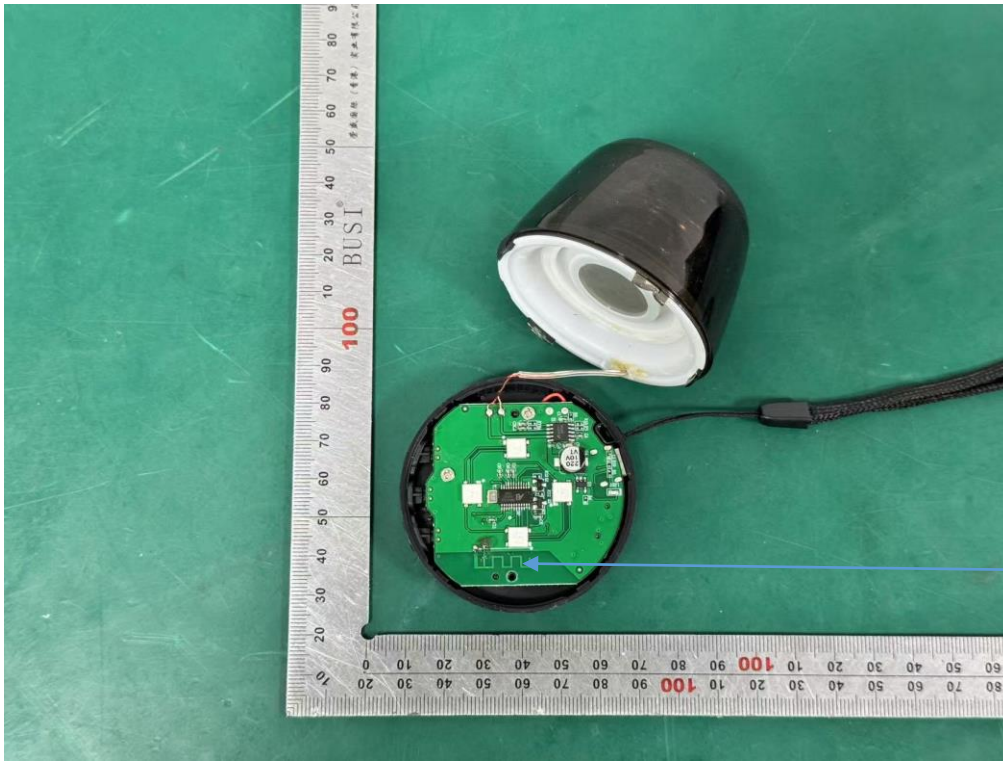

Internal photos
M/N: 11382PG

Bluetooth
antenna

Internal photos

M/N: 11382PG