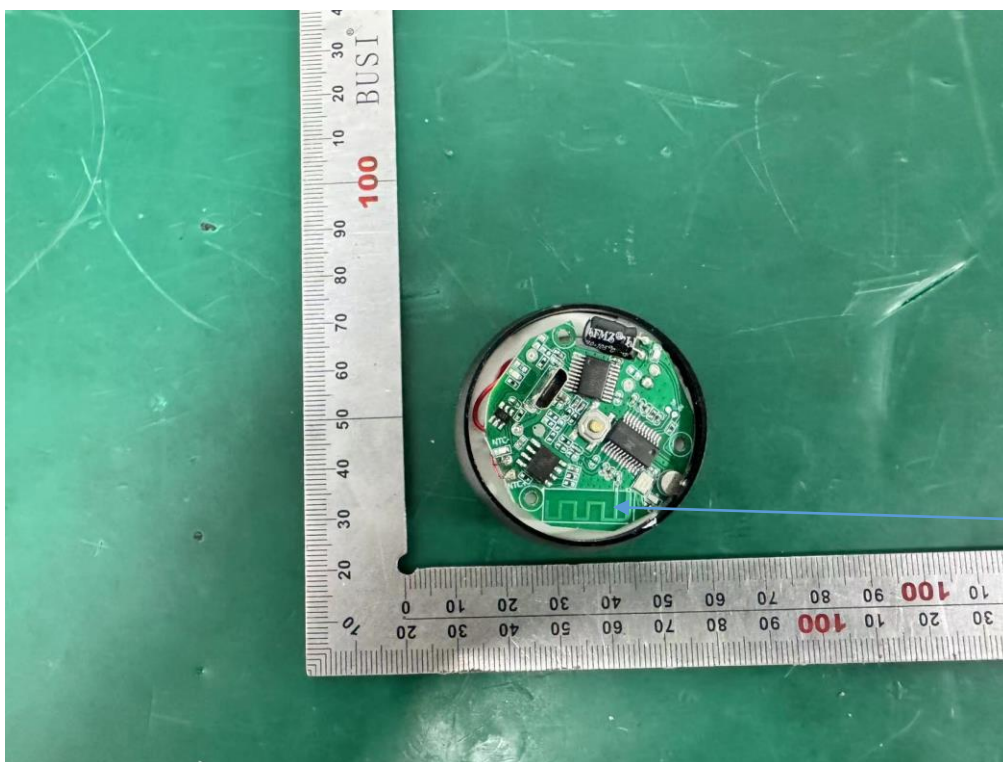

Internal photos

M/N: 11368PG

Bluetooth
Antenna

Internal photos

M/N: 11368PG