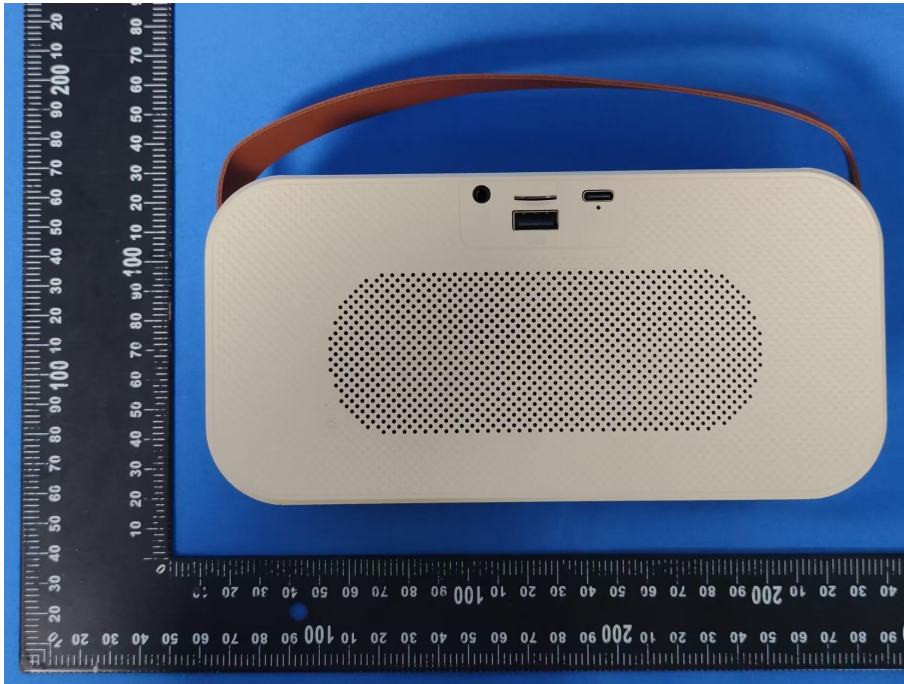

### EUT PHOTOS External Photos

ZHONGHAN

FCC ID: 2A1IF-10944PG

Page 2 of 3

\*\*\*\*\* END OF REPORT \*\*\*\*\*