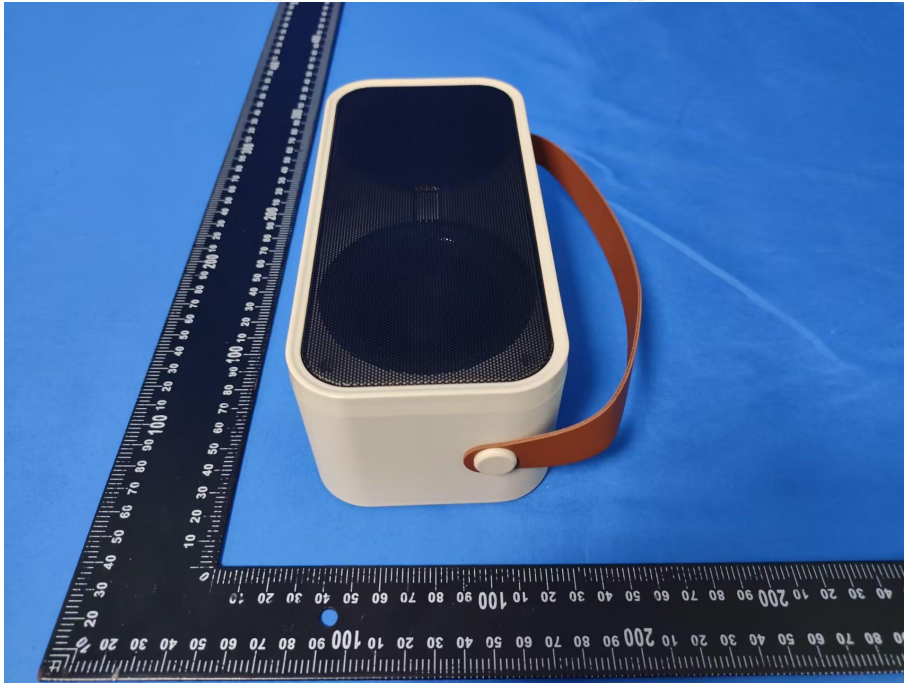

### EUT PHOTOS External Photos

ZHONGHAN

FCC ID: 2A1IF-10944PG

Page 2 of 3

\*\*\*\*\* END OF REPORT \*\*\*\*\*