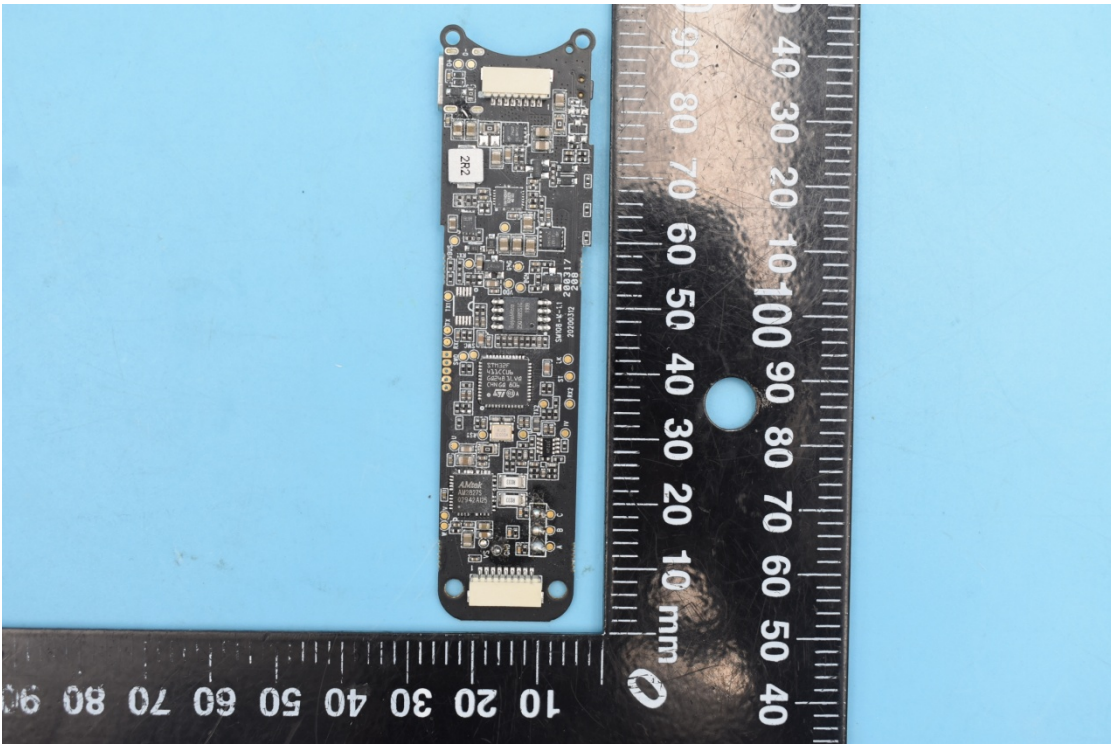

FCC ID:2AIHFZYSM108

Internal Photos

1. EUT uncover view

2. Antenna view