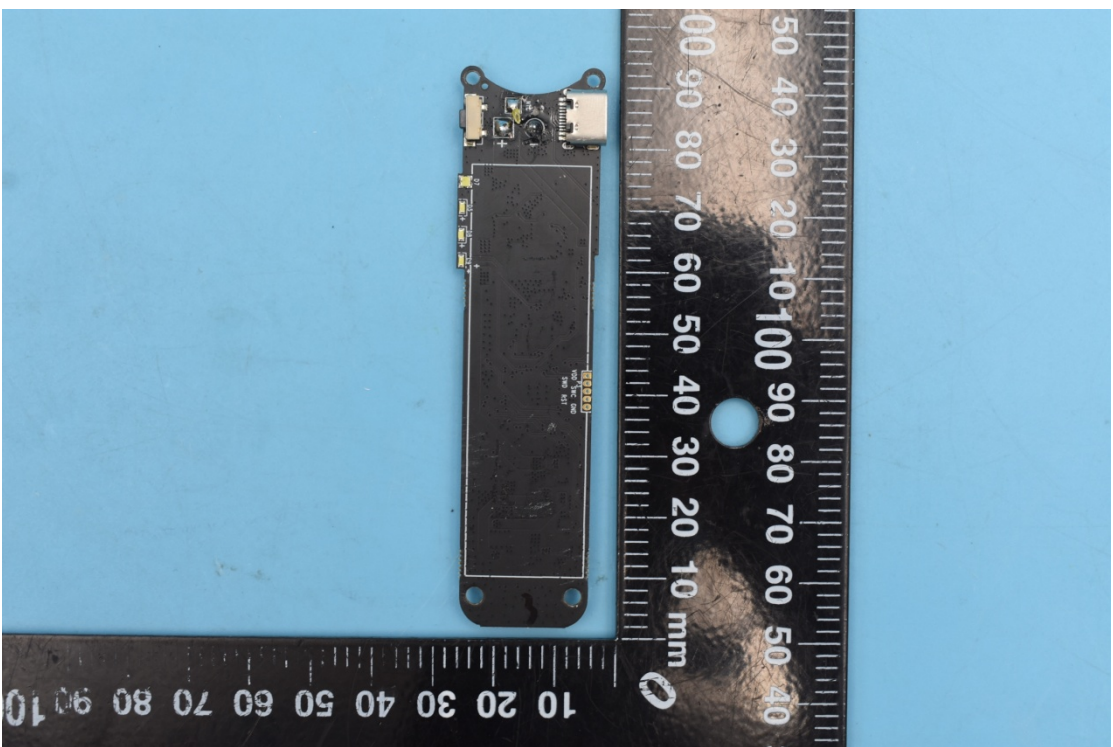

FCC ID:2AIHFZYSM108

Internal Photos

1. EUT uncover view

2. Antenna view