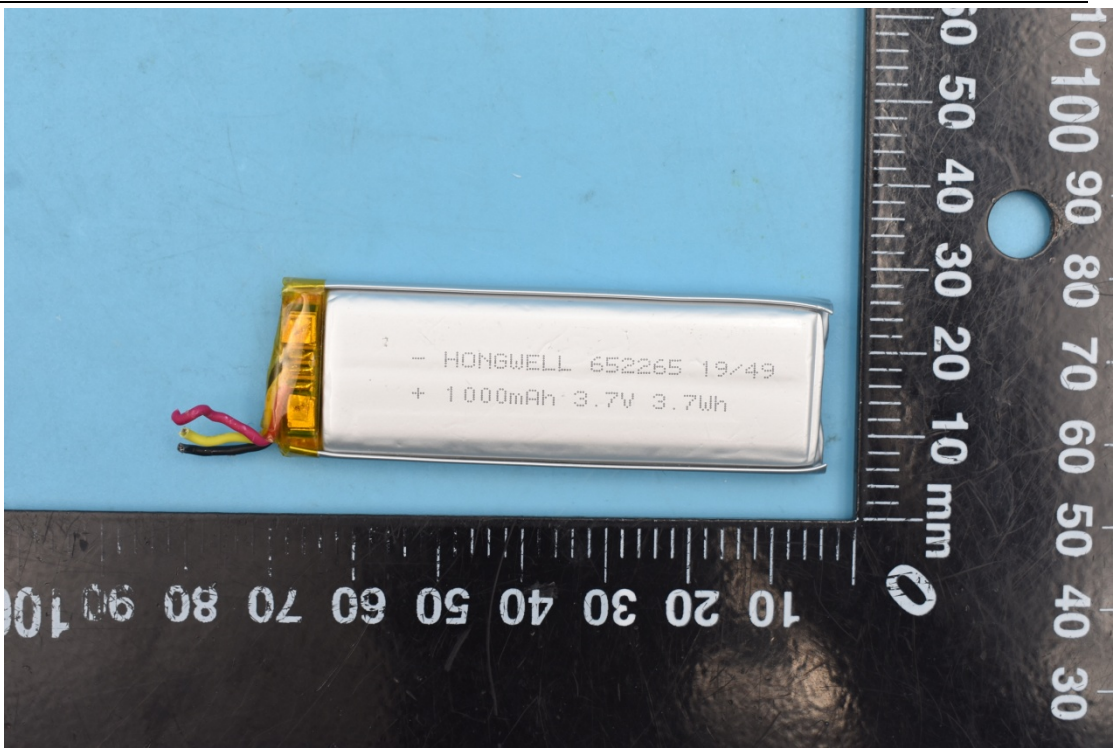

FCC ID:2AIHFZYSM108

Internal Photos

1. EUT uncover view

2. Antenna view