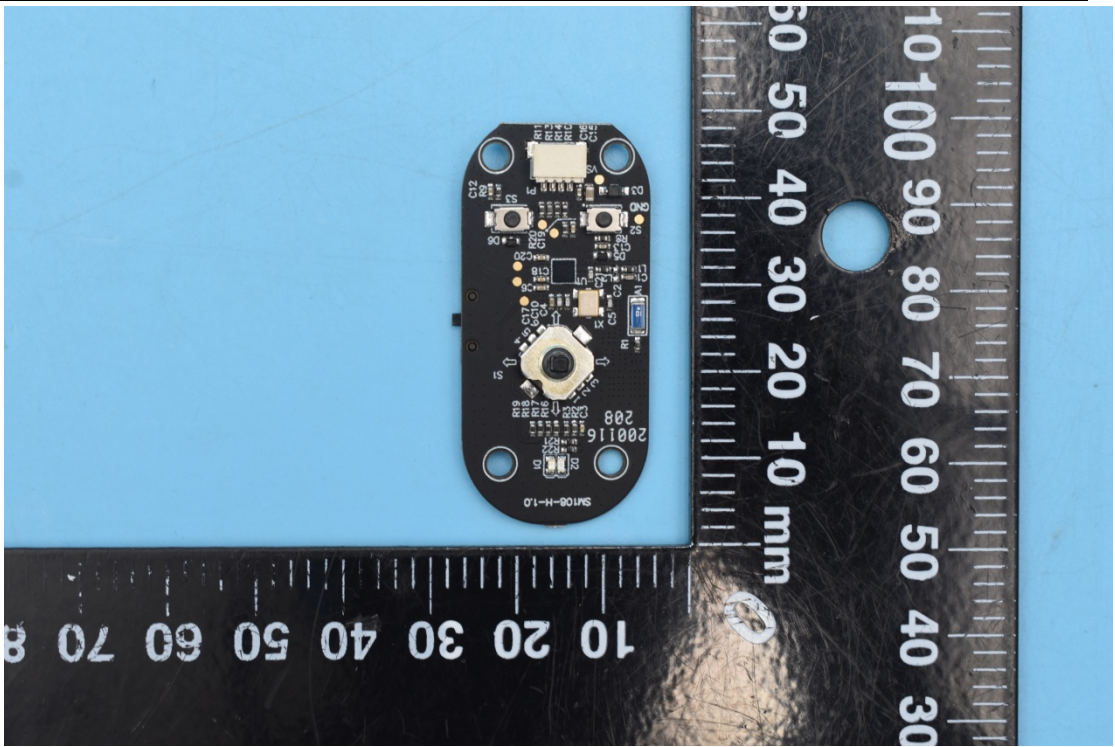

FCC ID:2AIHFZYSM108

Internal Photos

1. EUT uncover view

2. Antenna view