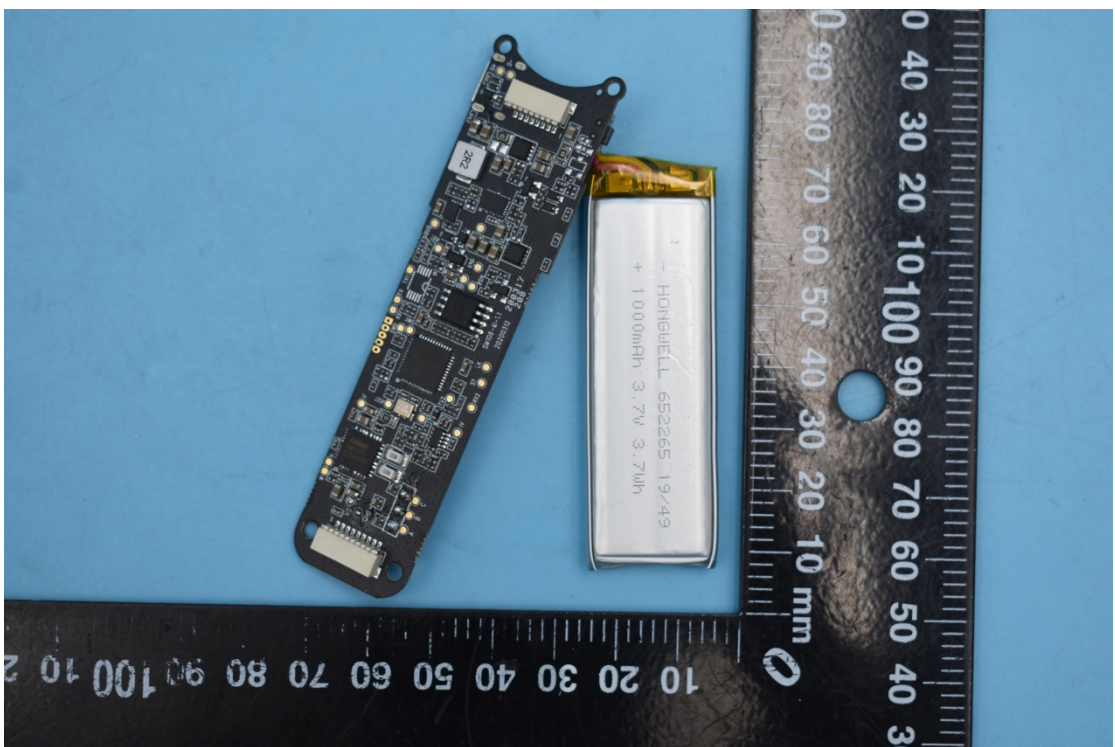

FCC ID:2AIHFZYSM108

Internal Photos

1. EUT uncover view

2. Antenna view