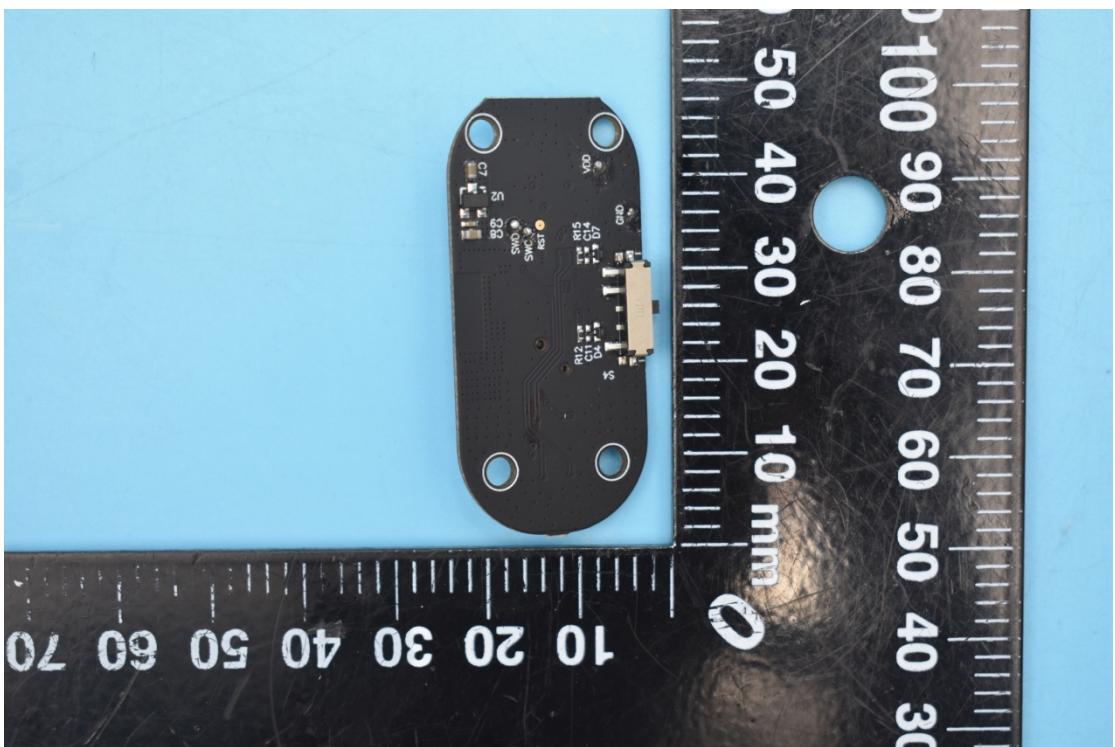

FCC ID:2AIHFZYSM108

Internal Photos

1. EUT uncover view

2. Antenna view