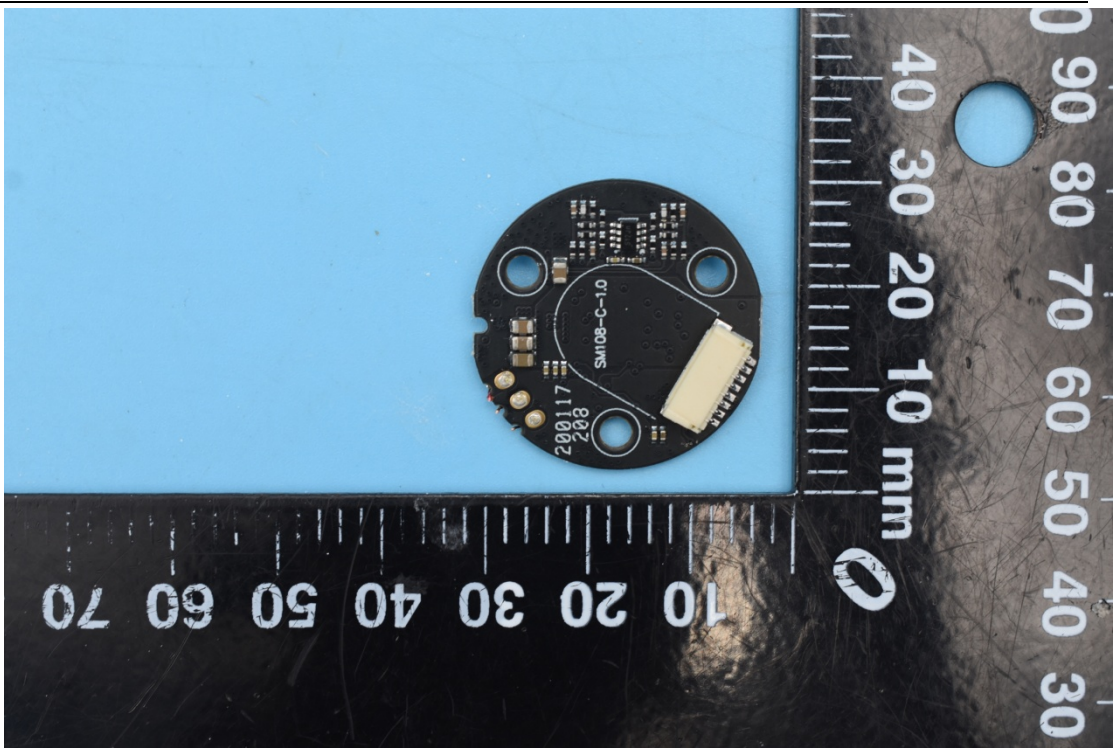

FCC ID:2AIHFZYSM108

Internal Photos

1. EUT uncover view

2. Antenna view