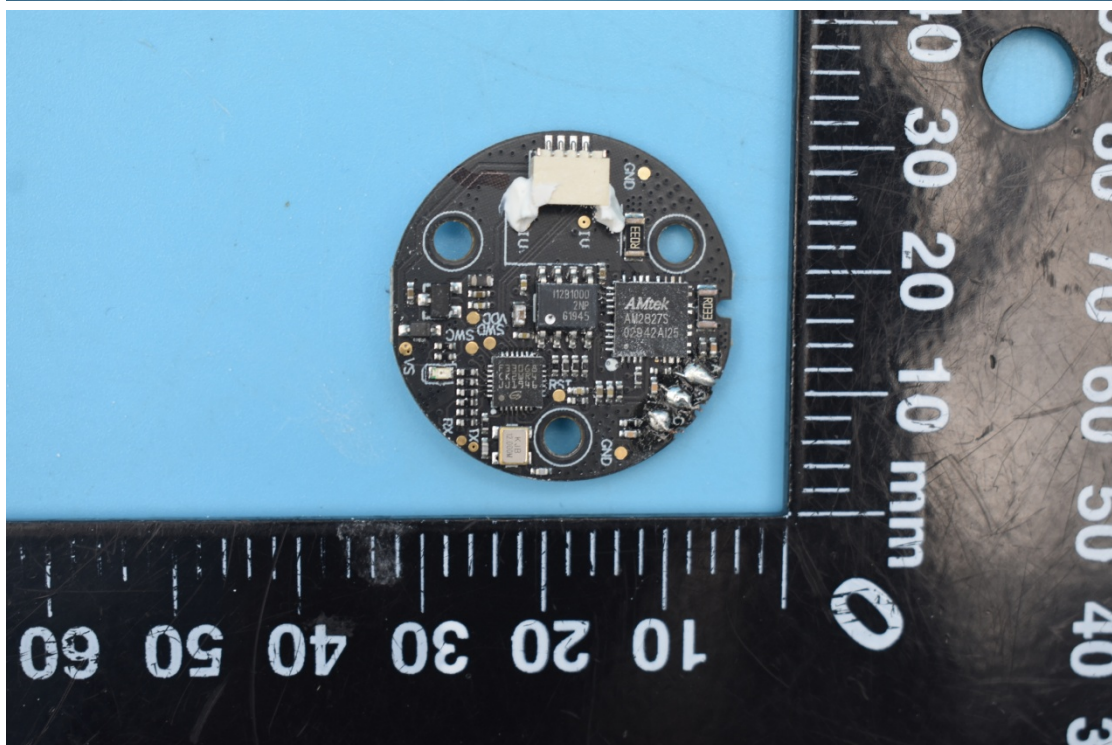

FCC ID:2AIHFZYSM108

Internal Photos

1. EUT uncover view

2. Antenna view