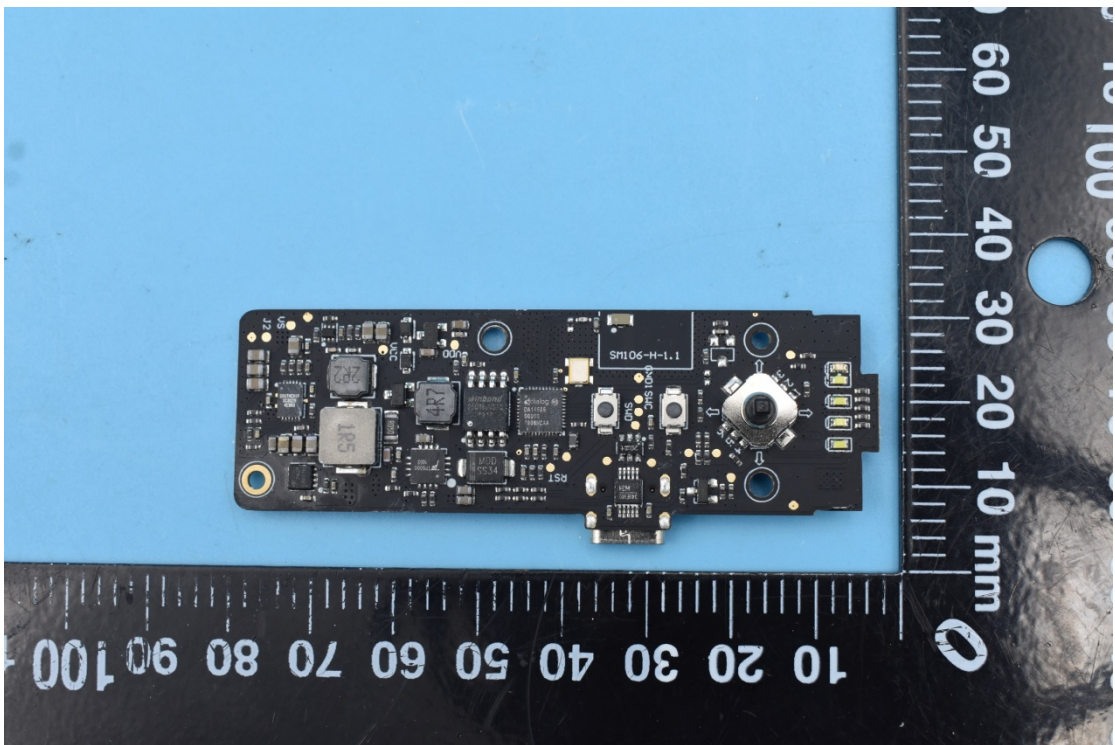

FCC ID:2A1HFZYSM106

## Internal Photos

## 2. Antenna view