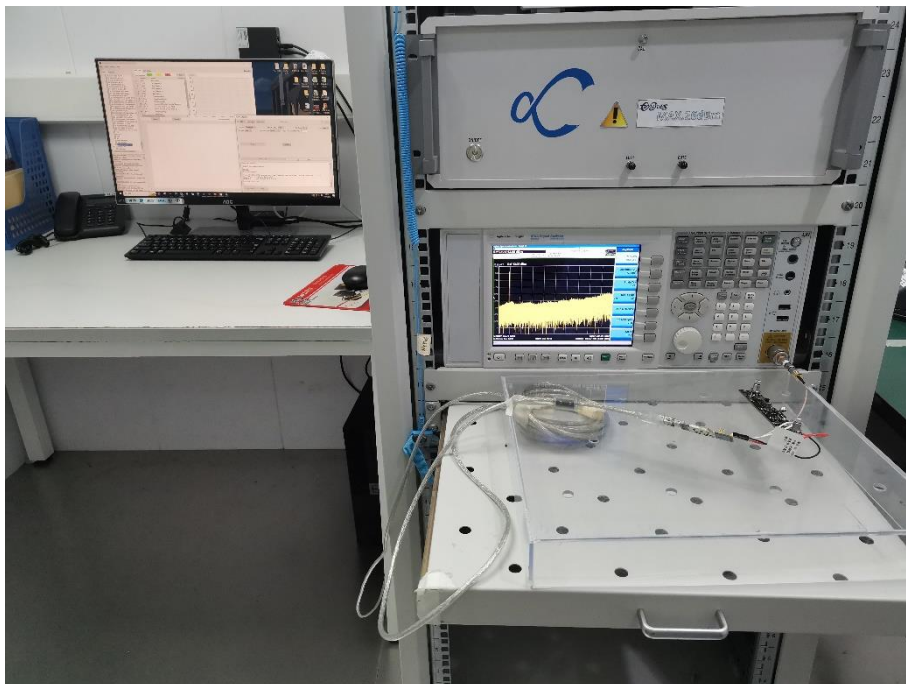

## TEST SETUP PHOTOS

### 1 Radiated Test Photo

Below 30MHz

30MHz-1GHz

Close-up

Above 1GHz

Close-up

## 2 Conducted Test Photo

Conducted Test-BLE