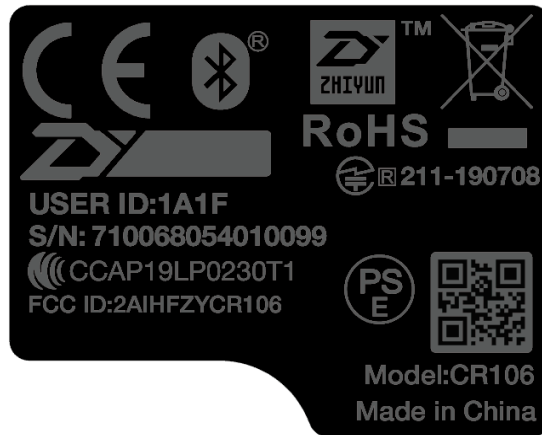

EXHIBIT A - FCC ID LABEL AND LOCATION

FCC ID Label

FCC ID Label Location Information

The label shown shall be permanently affixed at a conspicuous location on the device and be readily visible to the user at the time purchase (Labeling requirements per 2.925)