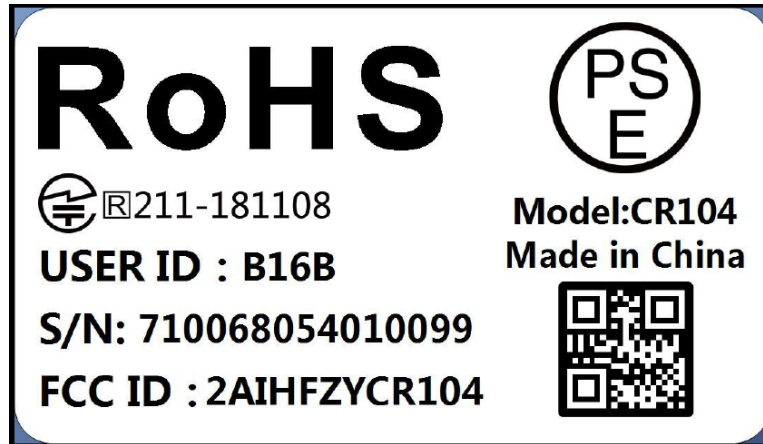

EXHIBIT A - FCC ID LABEL AND LOCATION

FCC ID Label

FCC ID Label Location Information

The label shown shall be permanently affixed at a conspicuous location on the device and be readily visible to the user at the time purchase (Labeling requirements per 2.925)