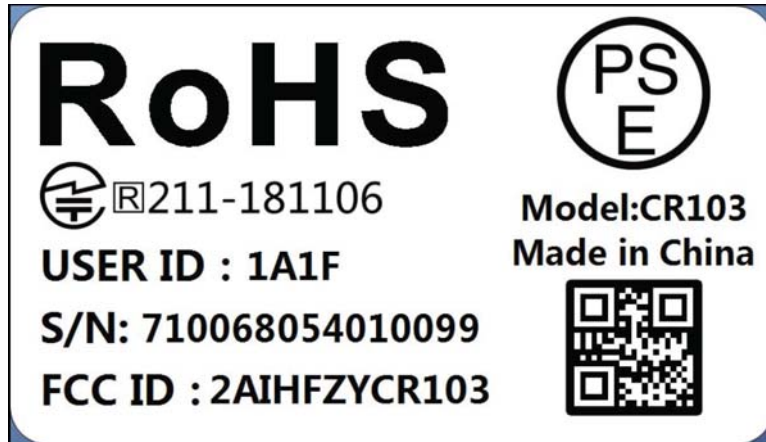

EXHIBIT A - FCC ID LABEL AND LOCATION

FCC ID Label

FCC ID Label Location Information

The label shown shall be permanently affixed at a conspicuous location on the device and be readily visible to the user at the time purchase (Labeling requirements per 2.925)