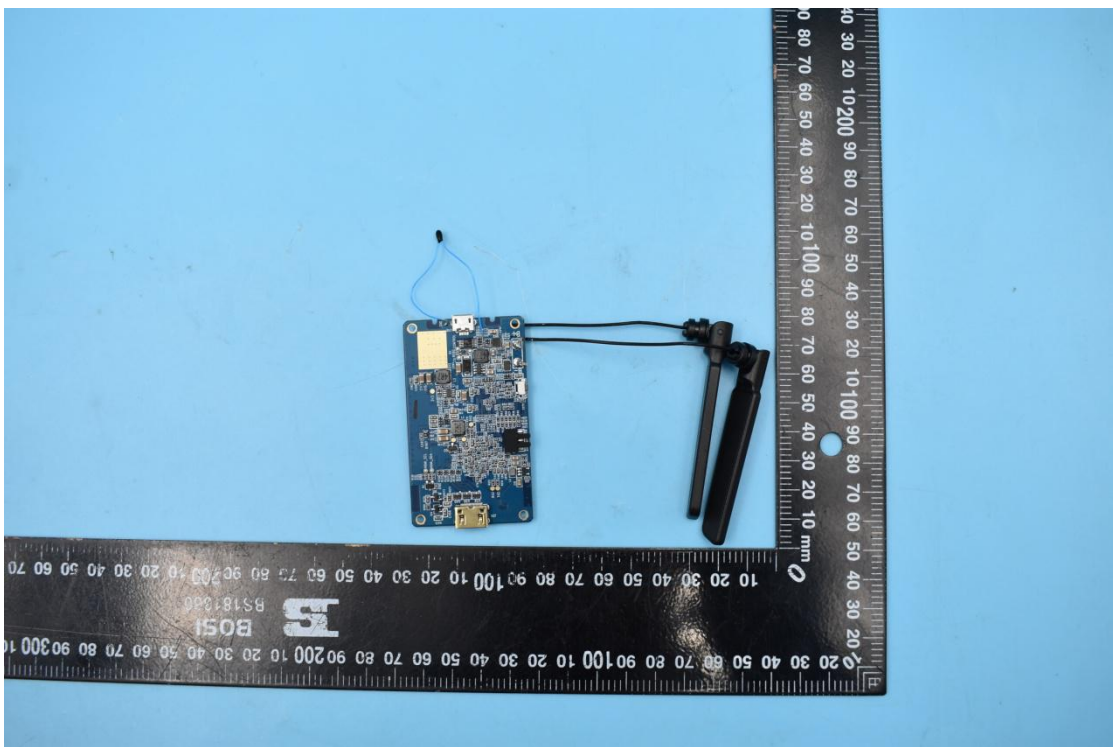

FCC ID:2A1HFZYCOV02

Internal Photos

1. EUT uncover view

2. Antenna view