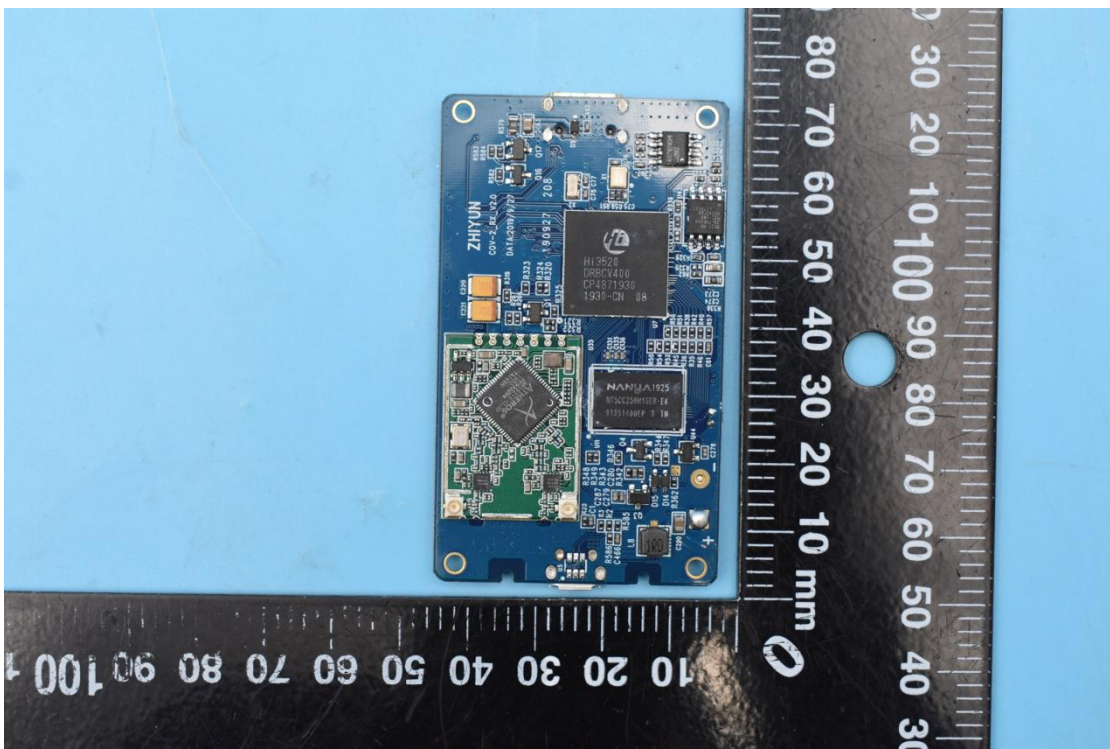

FCC ID:2A1HFZYCOV02

Internal Photos

1. EUT uncover view

2. Antenna view