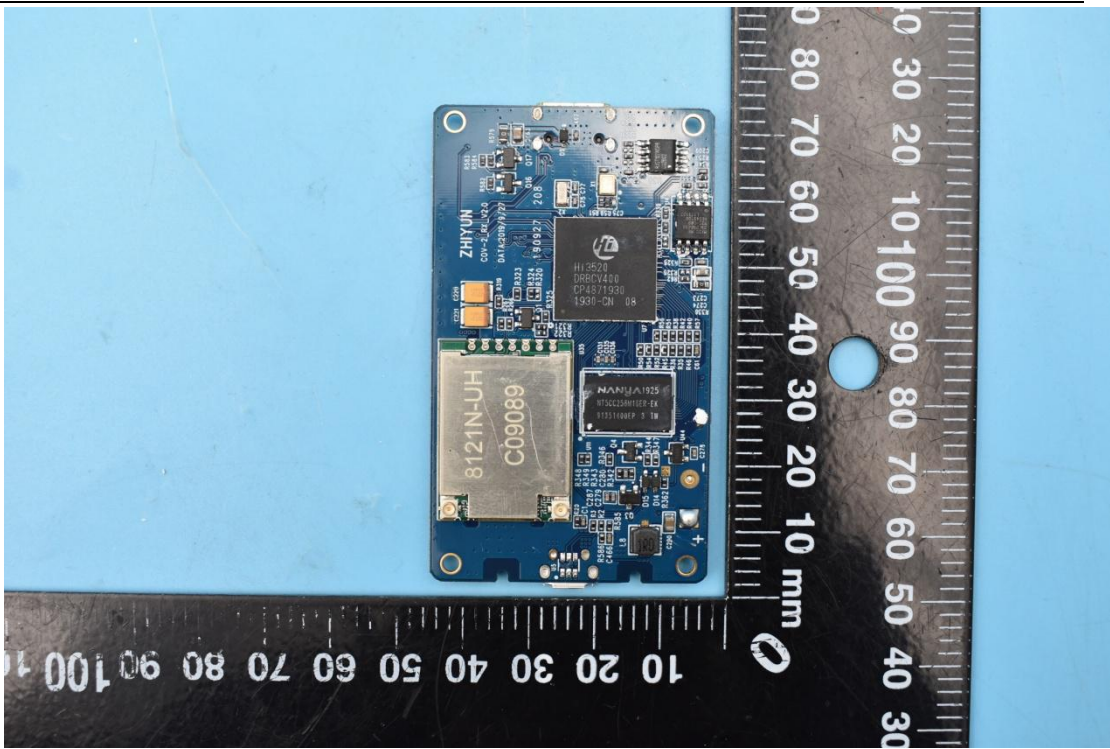

FCC ID:2A1HFZYCOV02

Internal Photos

1. EUT uncover view

2. Antenna view