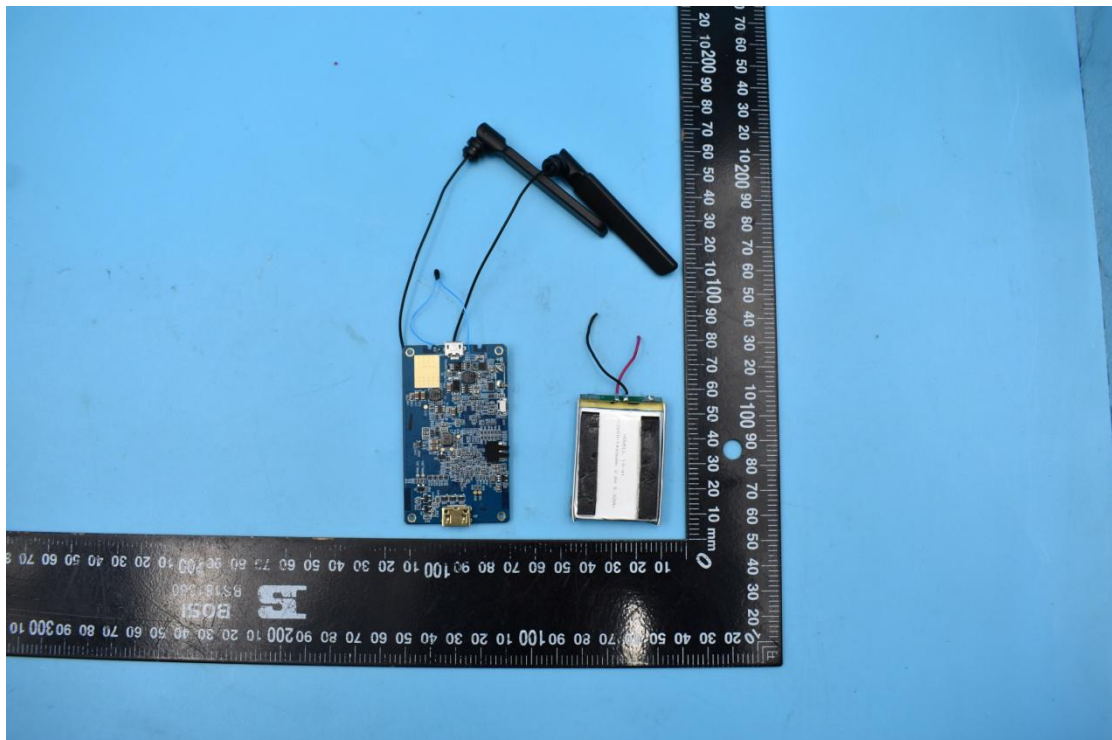

FCC ID:2A1HFZYCOV02

Internal Photos

1. EUT uncover view

2. Antenna view