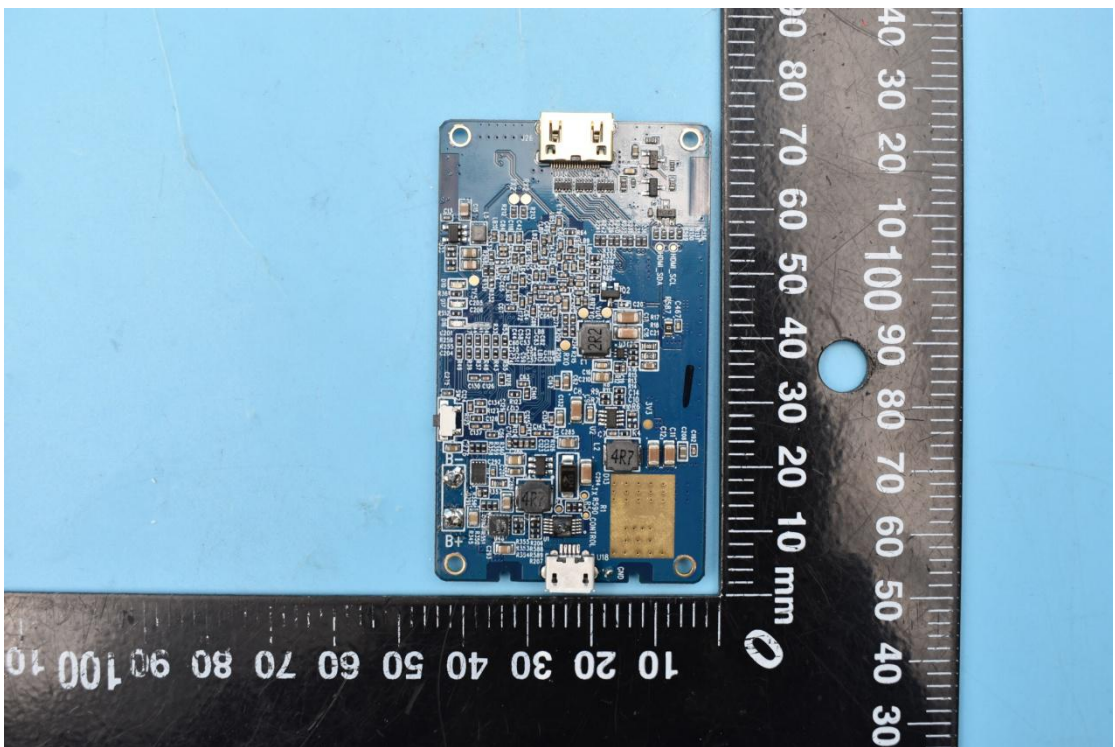

FCC ID:2A1HFZYCOV02

Internal Photos

1. EUT uncover view

2. Antenna view