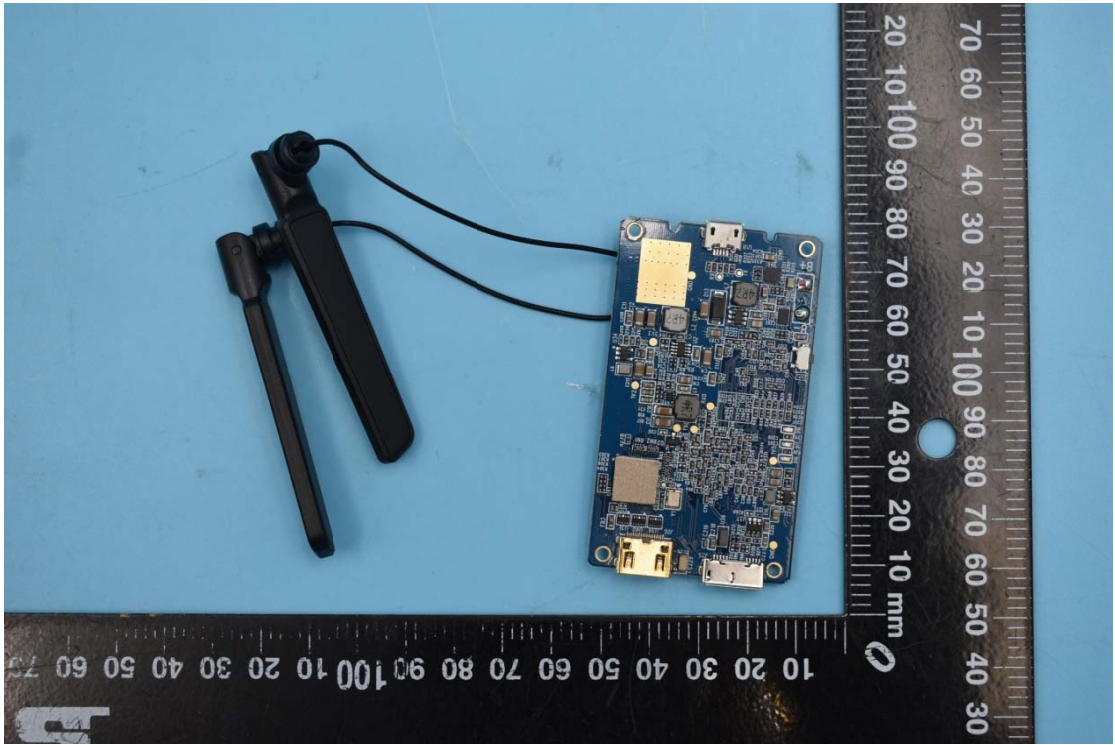

FCC ID:2A1HFZYCOV01

## Internal Photos

### 1. EUT uncover view

2. Antenna view