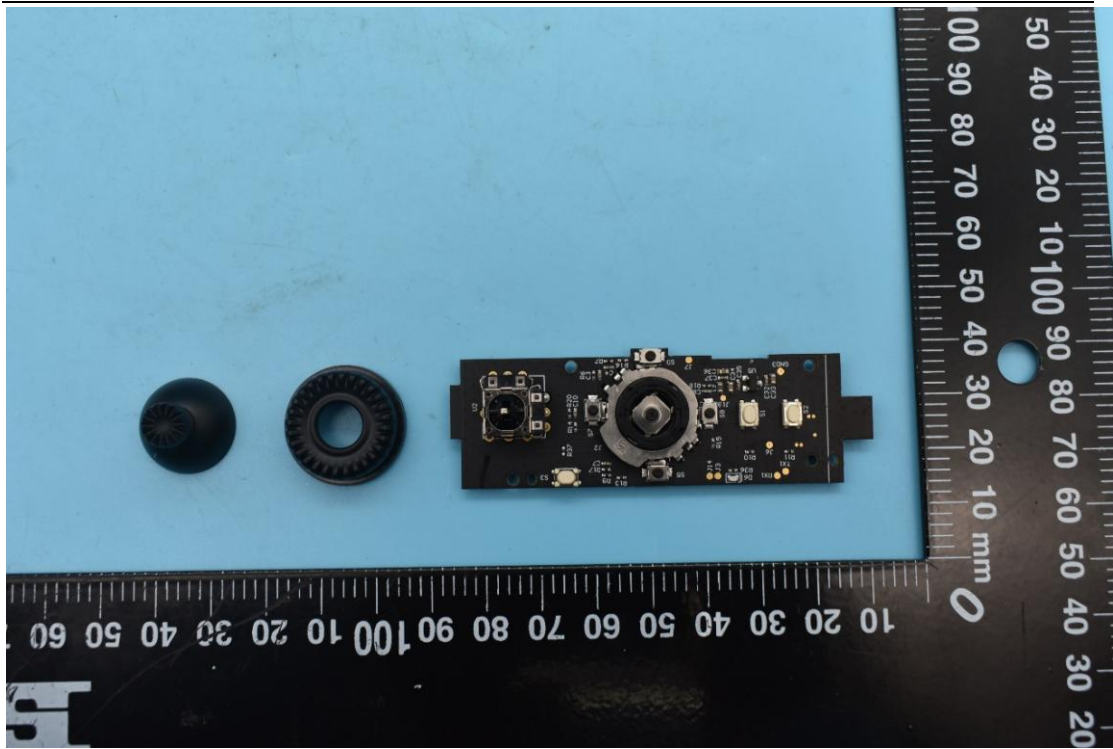

FCC ID:2A1HFZYCOV-04, MODEL NAME:COV-04

Internal Photos

1. EUT uncover view

2. Antenna view