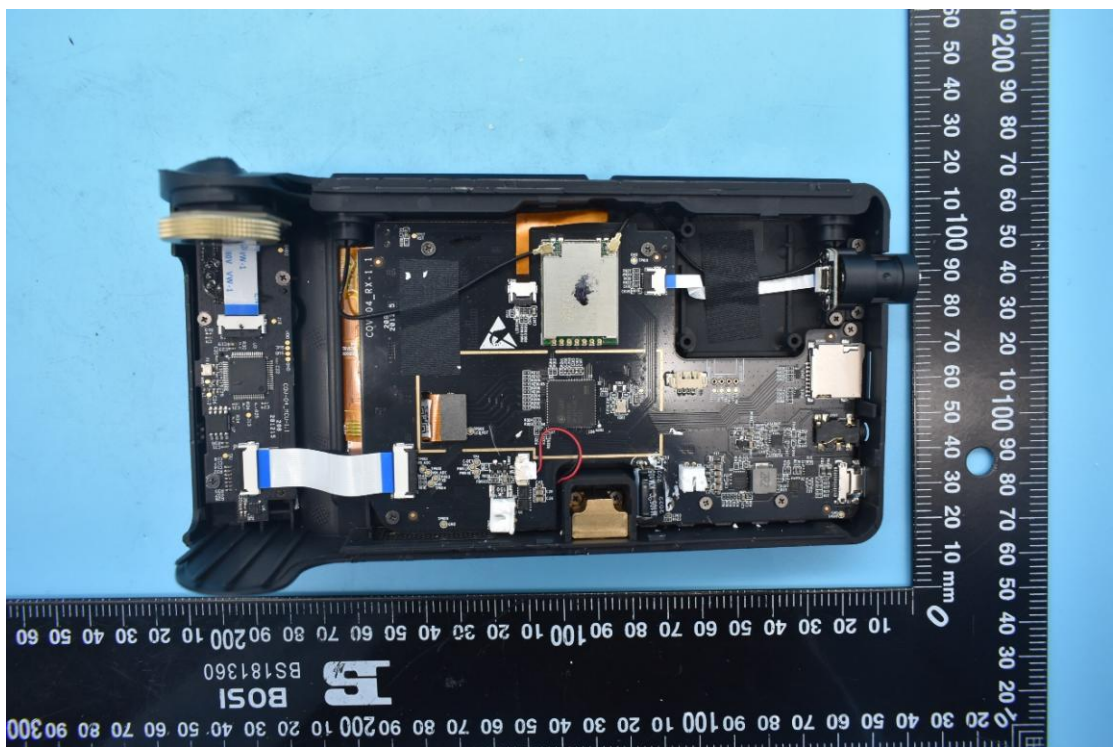

FCC ID:2A1HFZYCOV-04, MODEL NAME:COV-04

Internal Photos

1. EUT uncover view

2. Antenna view