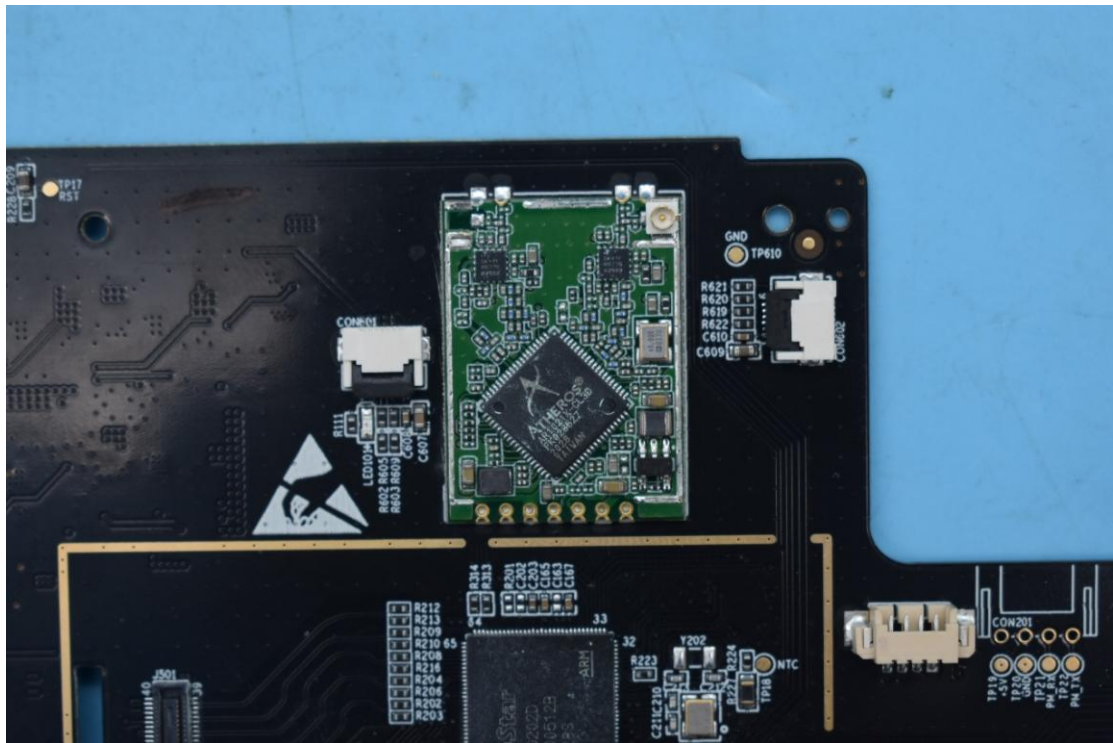

FCC ID:2A1HFZYCOV-04, MODEL NAME:COV-04

Internal Photos

1. EUT uncover view

2. Antenna view