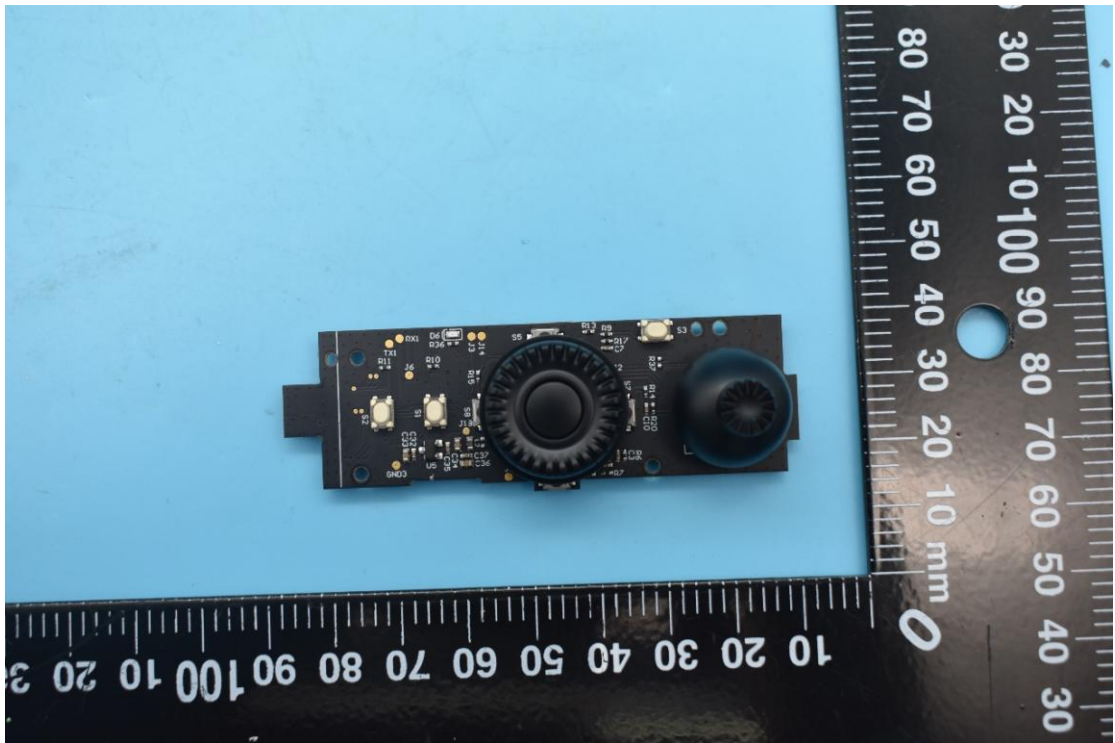

FCC ID:2A1HFZYCOV-04, MODEL NAME:COV-04

Internal Photos

1. EUT uncover view

2. Antenna view