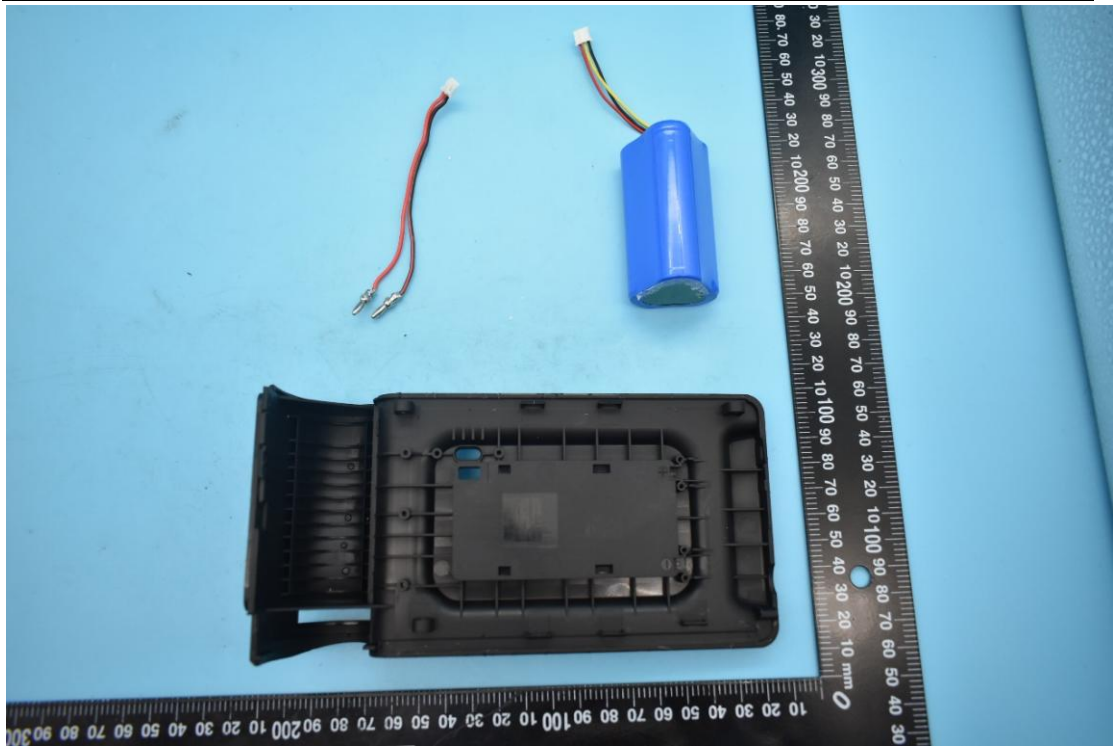

FCC ID:2A1HFZYCOV-04, MODEL NAME:COV-04

Internal Photos

1. EUT uncover view

2. Antenna view