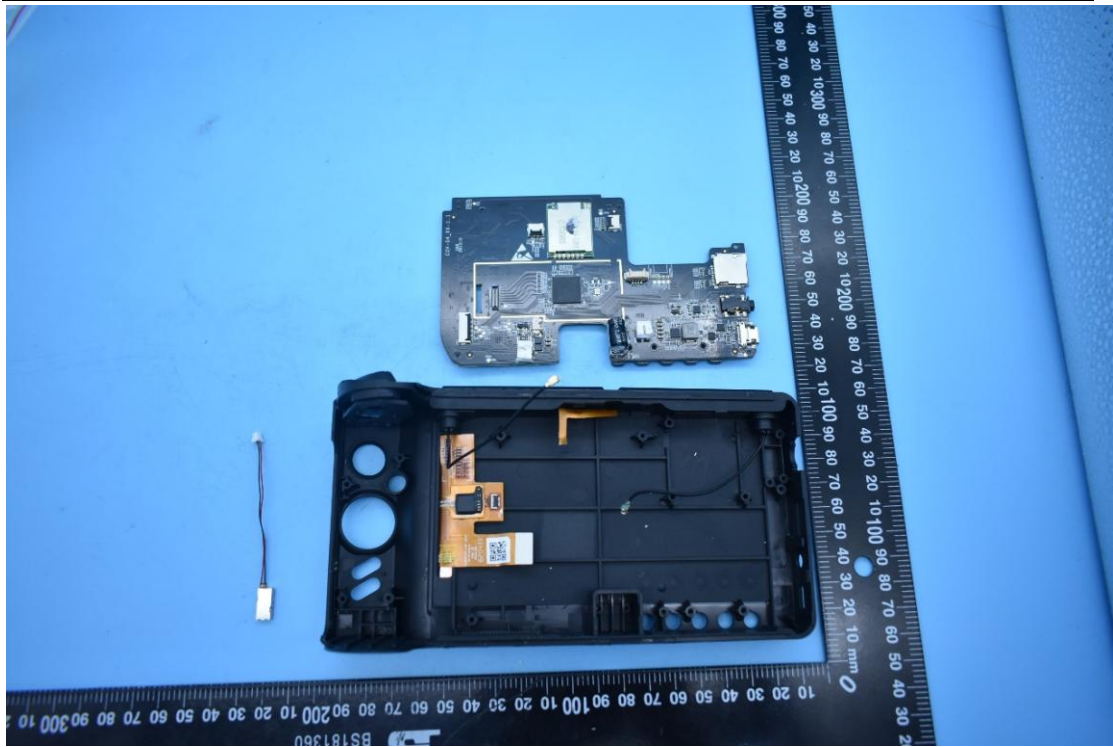

FCC ID:2A1HFZYCOV-04, MODEL NAME:COV-04

Internal Photos

1. EUT uncover view

2. Antenna view