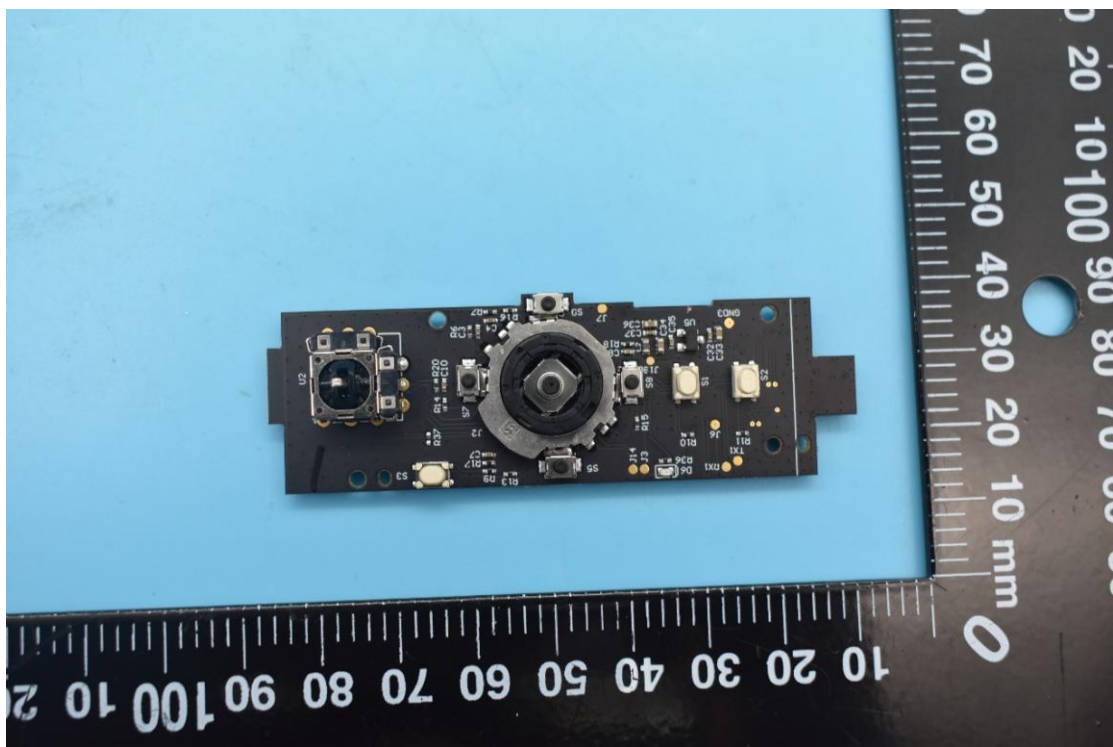

FCC ID:2A1HFZYCOV-04, MODEL NAME:COV-04

Internal Photos

1. EUT uncover view

2. Antenna view