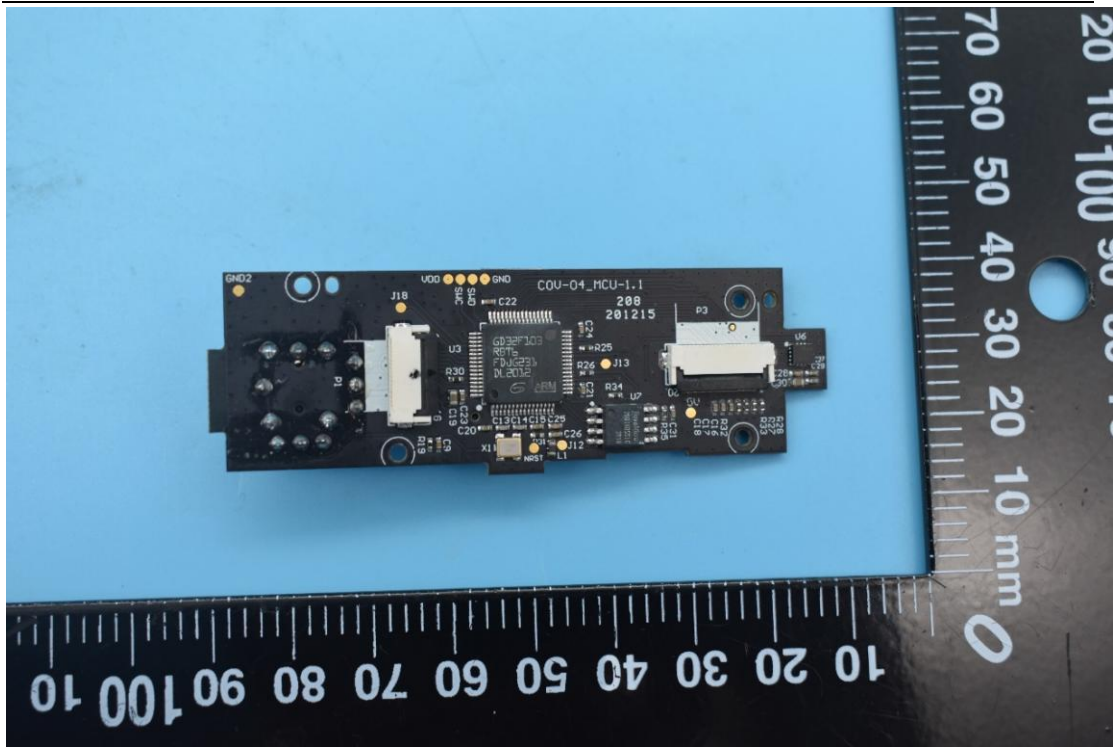

FCC ID:2A1HFZYCOV-04, MODEL NAME:COV-04

Internal Photos

1. EUT uncover view

2. Antenna view