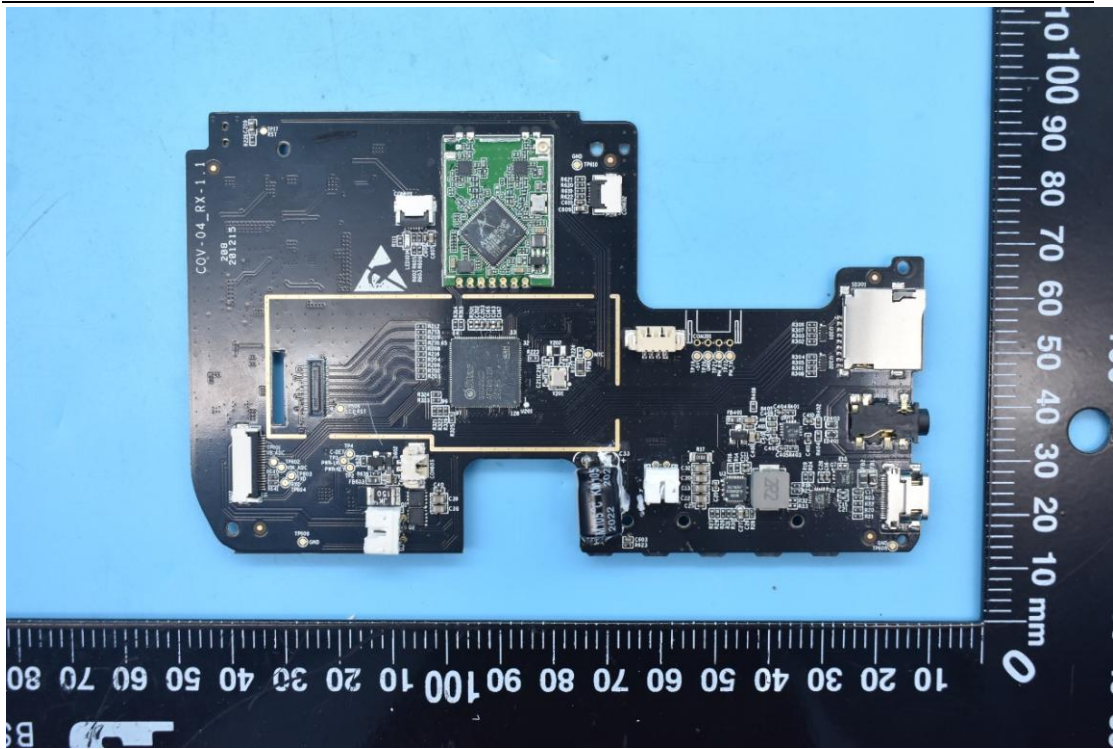

FCC ID:2A1HFZYCOV-04, MODEL NAME:COV-04

Internal Photos

1. EUT uncover view

2. Antenna view