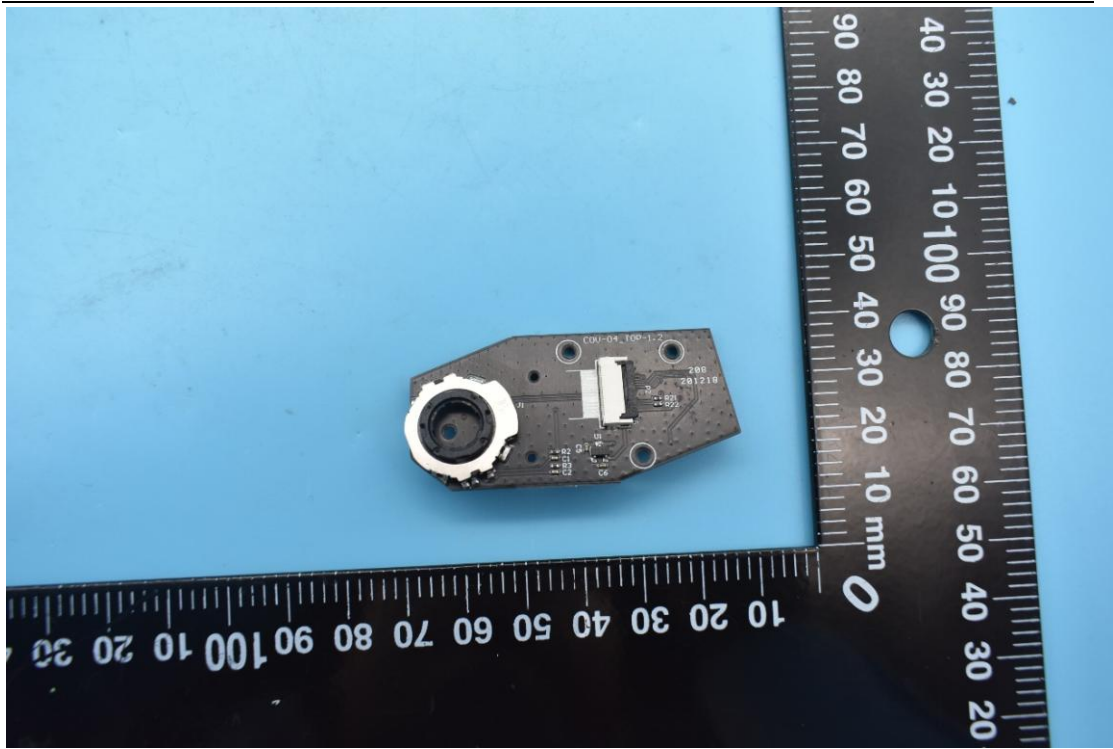

FCC ID:2A1HFZYCOV-04, MODEL NAME:COV-04

Internal Photos

1. EUT uncover view

2. Antenna view