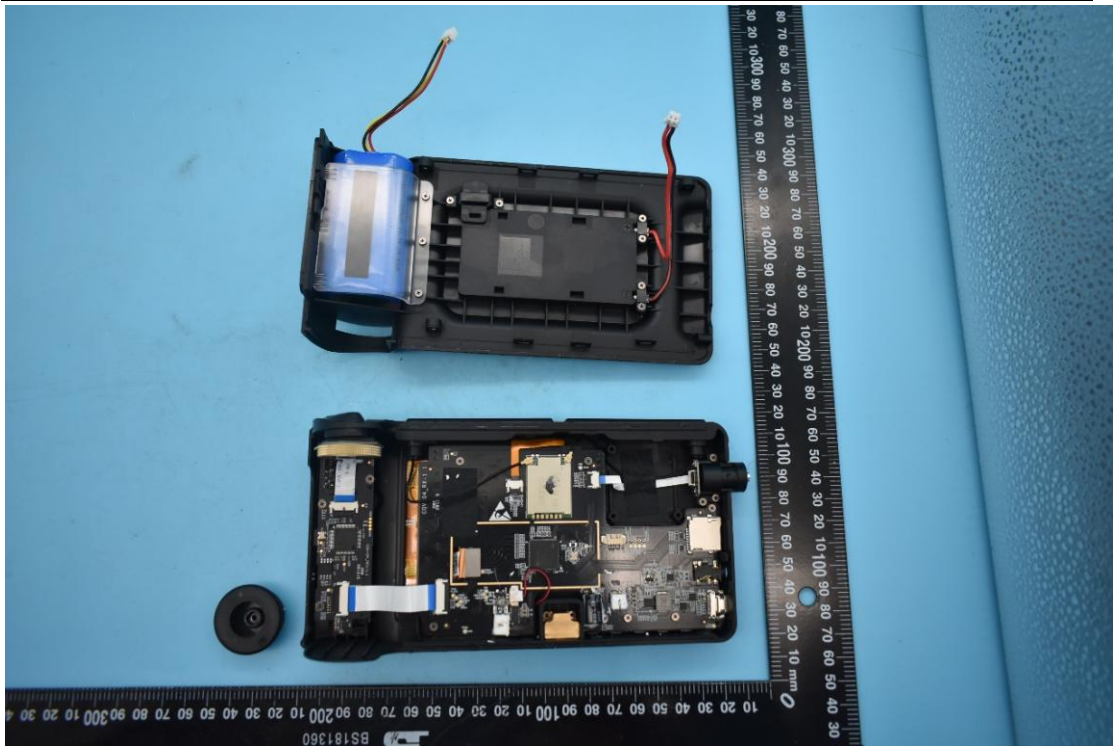

FCC ID:2A1HFZYCOV-04, MODEL NAME:COV-04

Internal Photos

1. EUT uncover view

2. Antenna view