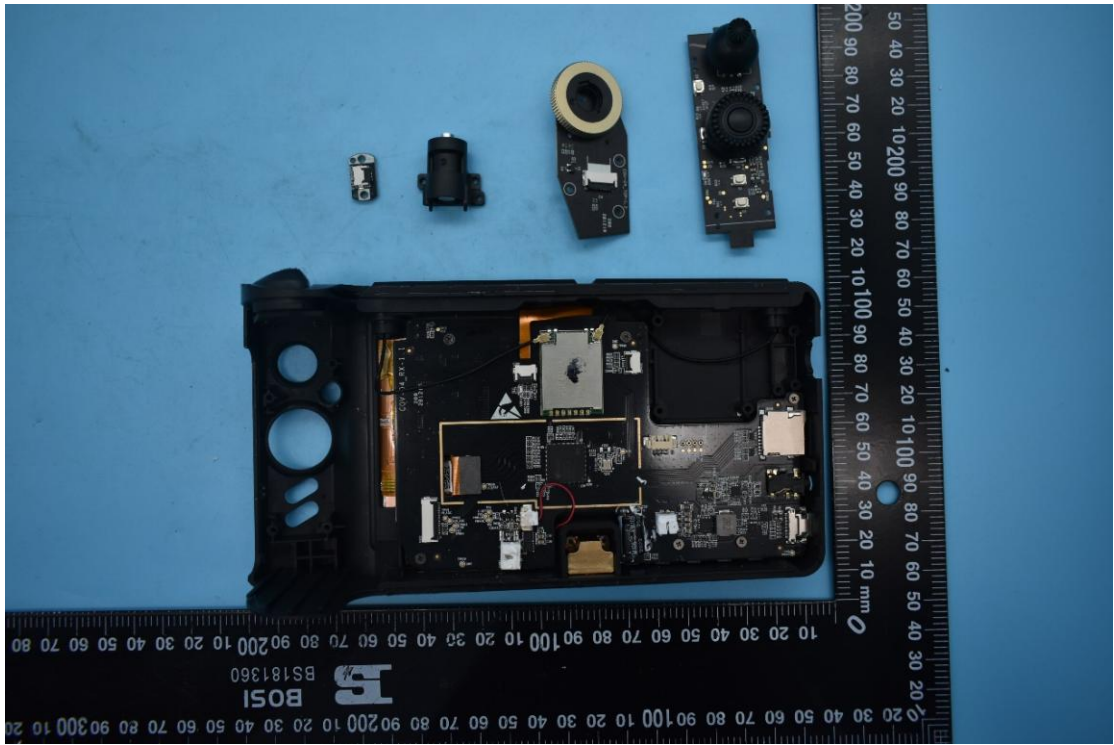

FCC ID:2A1HFZYCOV-04, MODEL NAME:COV-04

Internal Photos

1. EUT uncover view

2. Antenna view