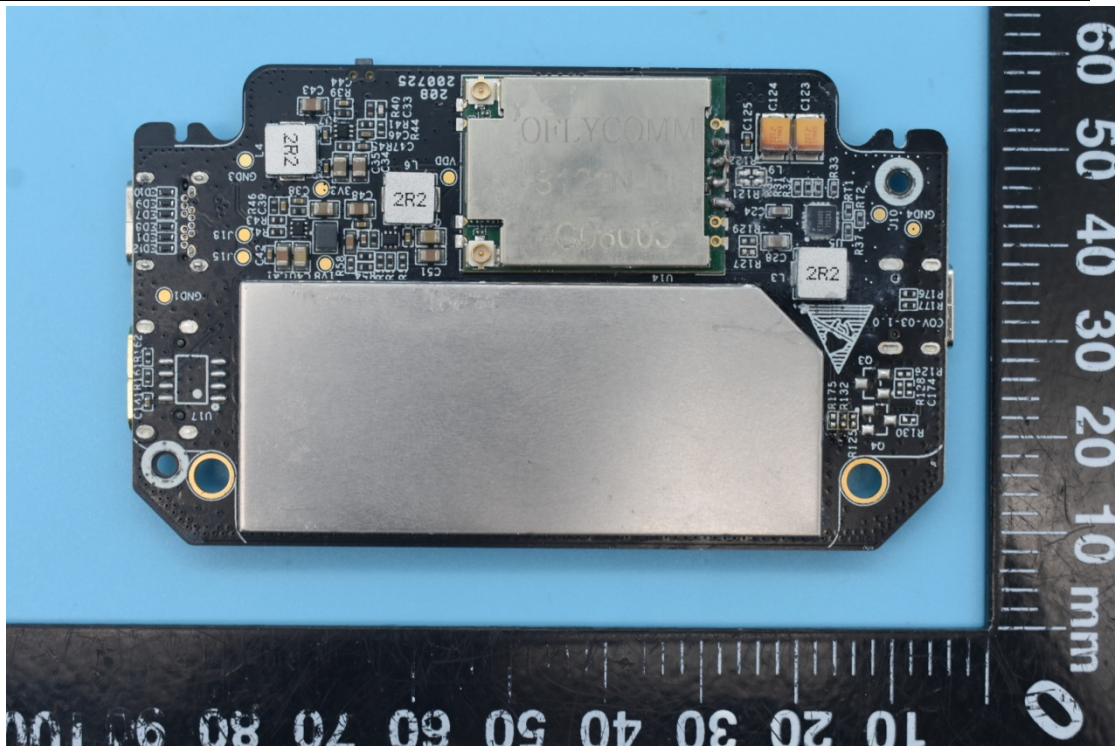

FCC ID:2AIHFZYCOV-03, MODEL NAME:COV-03

## Internal Photos

## 2. Antenna view