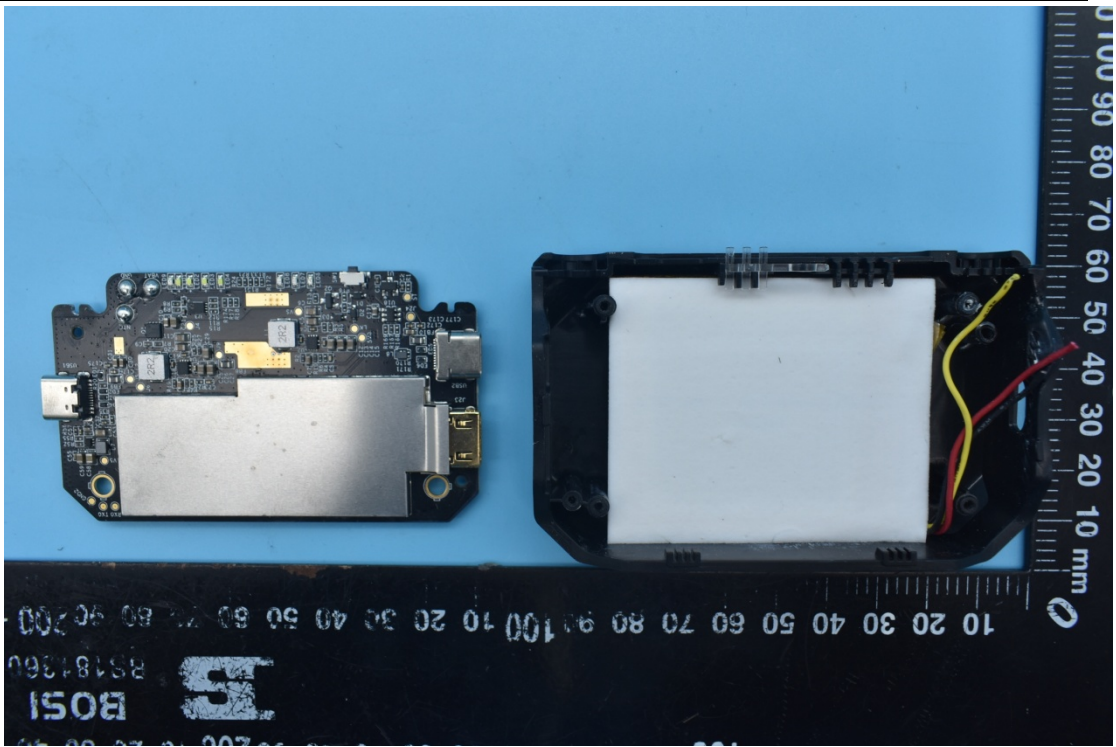

FCC ID:2AIHFZYCOV-03, MODEL NAME:COV-03

## Internal Photos

## 2. Antenna view