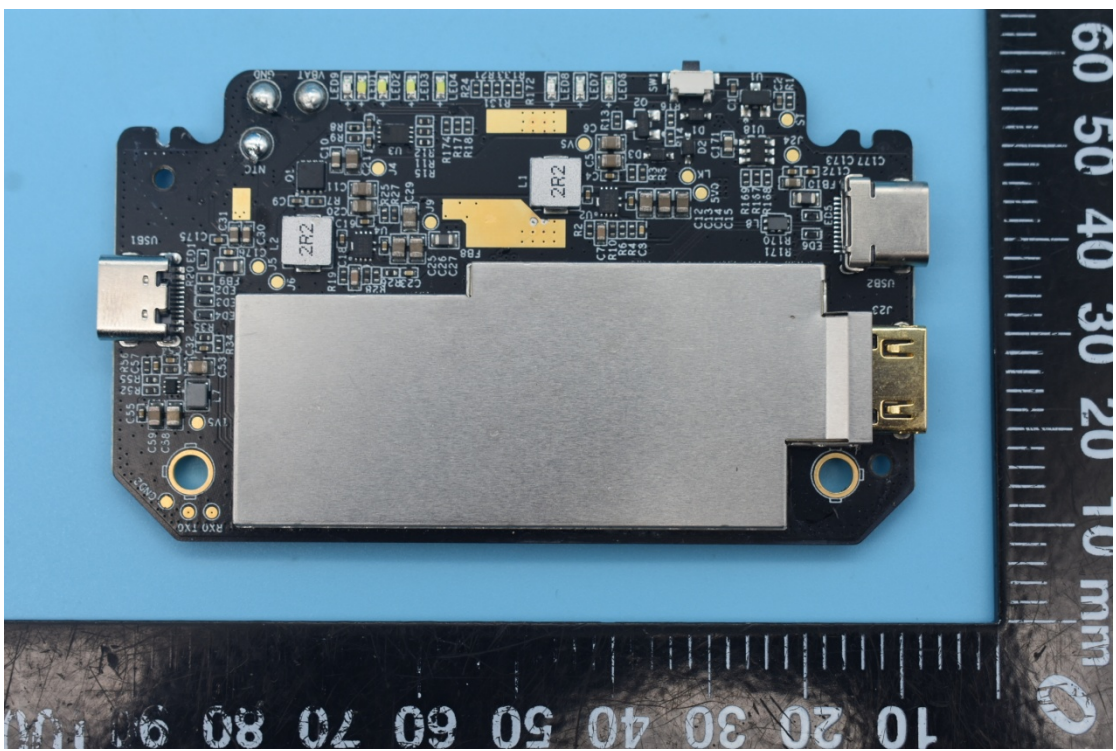

FCC ID:2AIHFZYCOV-03, MODEL NAME:COV-03

## Internal Photos

## 2. Antenna view