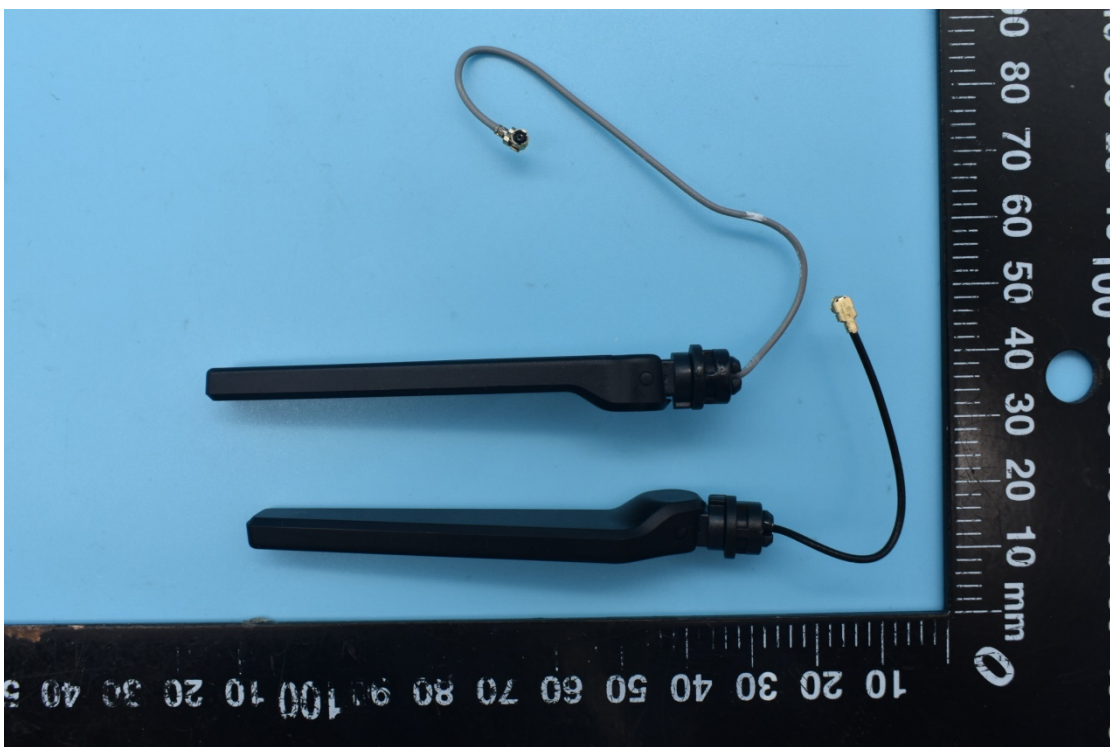

FCC ID:2AIHFZYCOV-03, MODEL NAME:COV-03

## Internal Photos

## 2. Antenna view