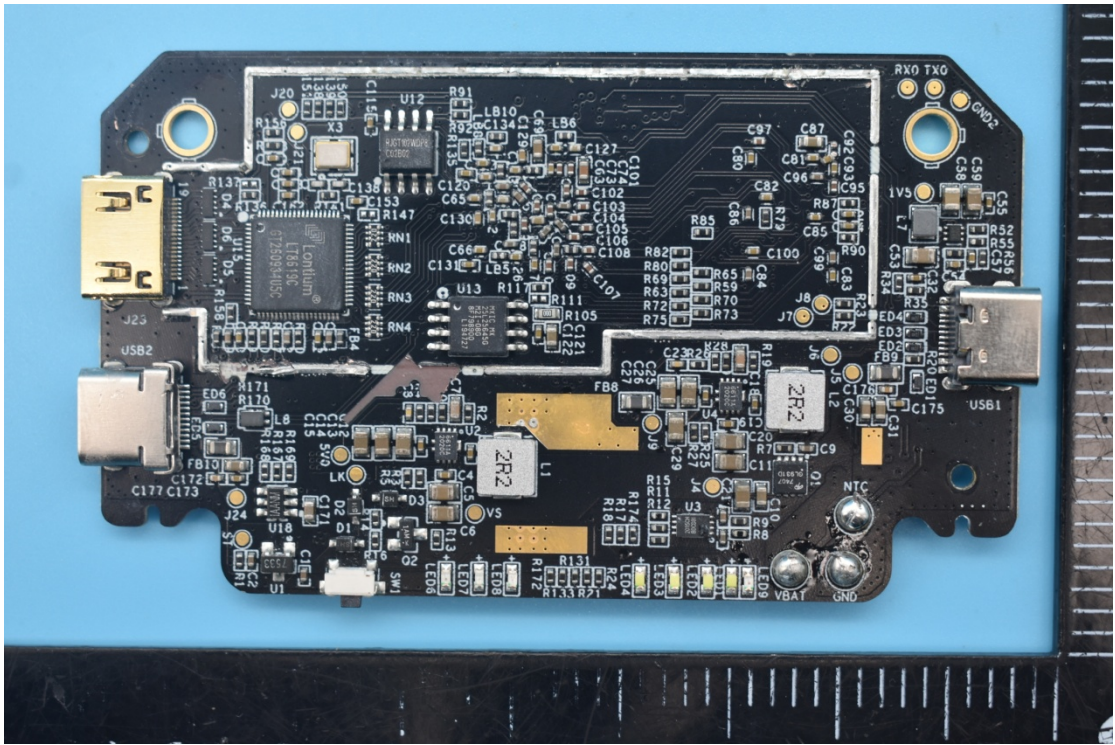

FCC ID:2AIHFZYCOV-03, MODEL NAME:COV-03

## Internal Photos

### 1. EUT uncover view

## 2. Antenna view