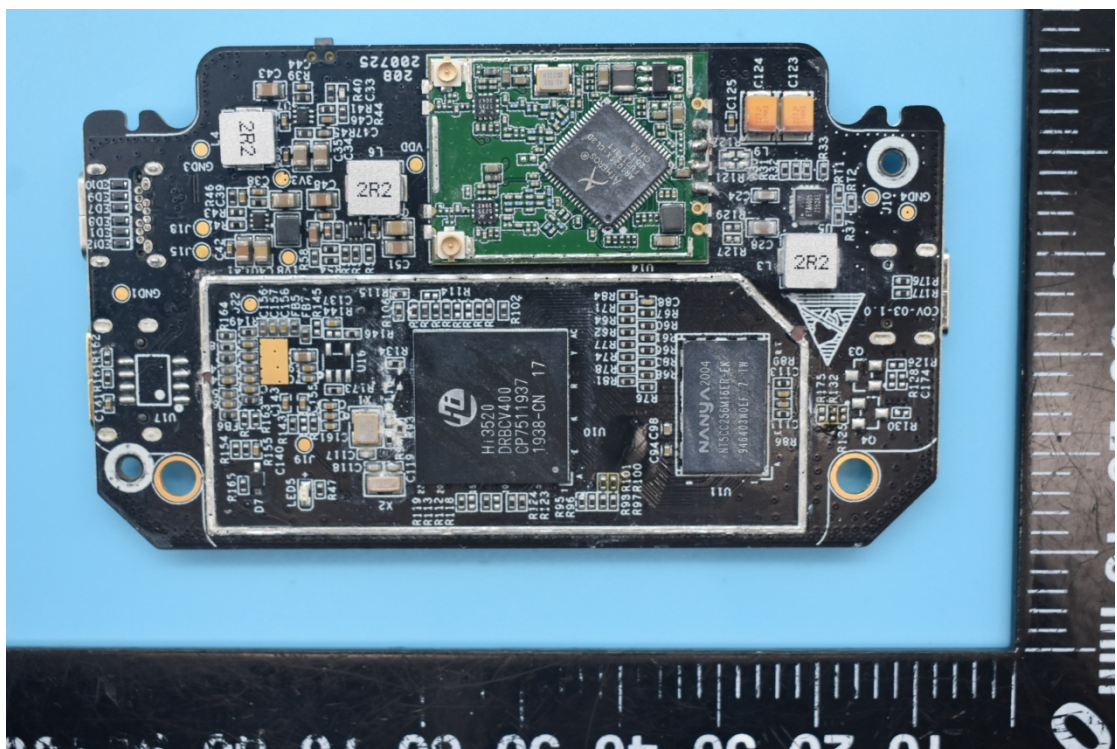

FCC ID:2AIHFZYCOV-03, MODEL NAME:COV-03

## Internal Photos

## 2. Antenna view